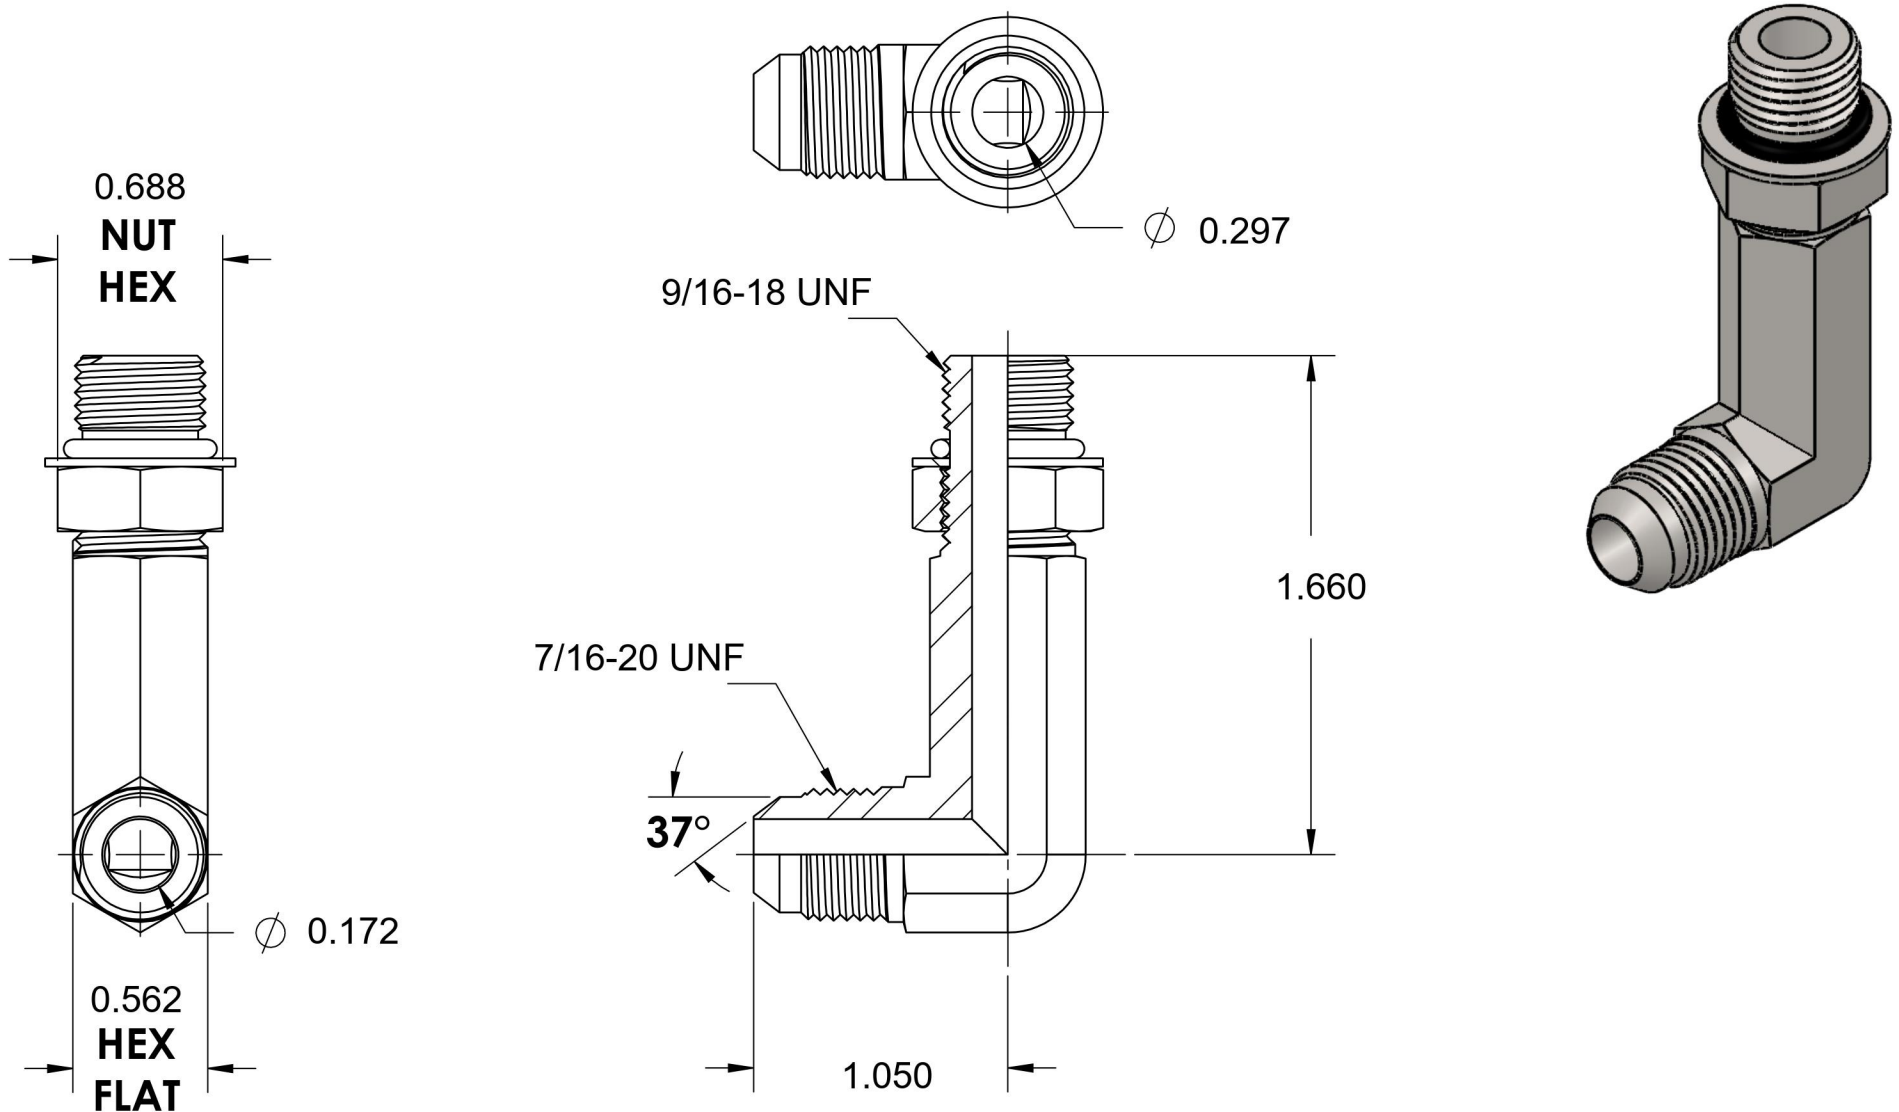

# 6801-L-04-06-NWO-FG

Steel, SAE J514 37° Flare 90° Long Adjustable Port Elbow, 1/4" Male JIC x 9/16-18 Male Adjustable ORB

6701 Cochran Road  
Solon, Ohio 44139  
Phone: (440) 248-1880  
Toll Free: 1-888-331-1523

<b>Temperature Rating</b>	<b>Material</b>	<b>Industry Standards</b>	<b>Series</b>
-40°F to 250°F	C1045 Steel	SAE J514, SAE J1926-3 ASTM B633	6801-L-NWO-FG
<b>Pressure Rating</b>	<b>Finish</b>		<b>Series Description</b>
6000psi	Trivalent Zinc		SAE J514 37° Flare 90° Long Adjustable Port Elbow