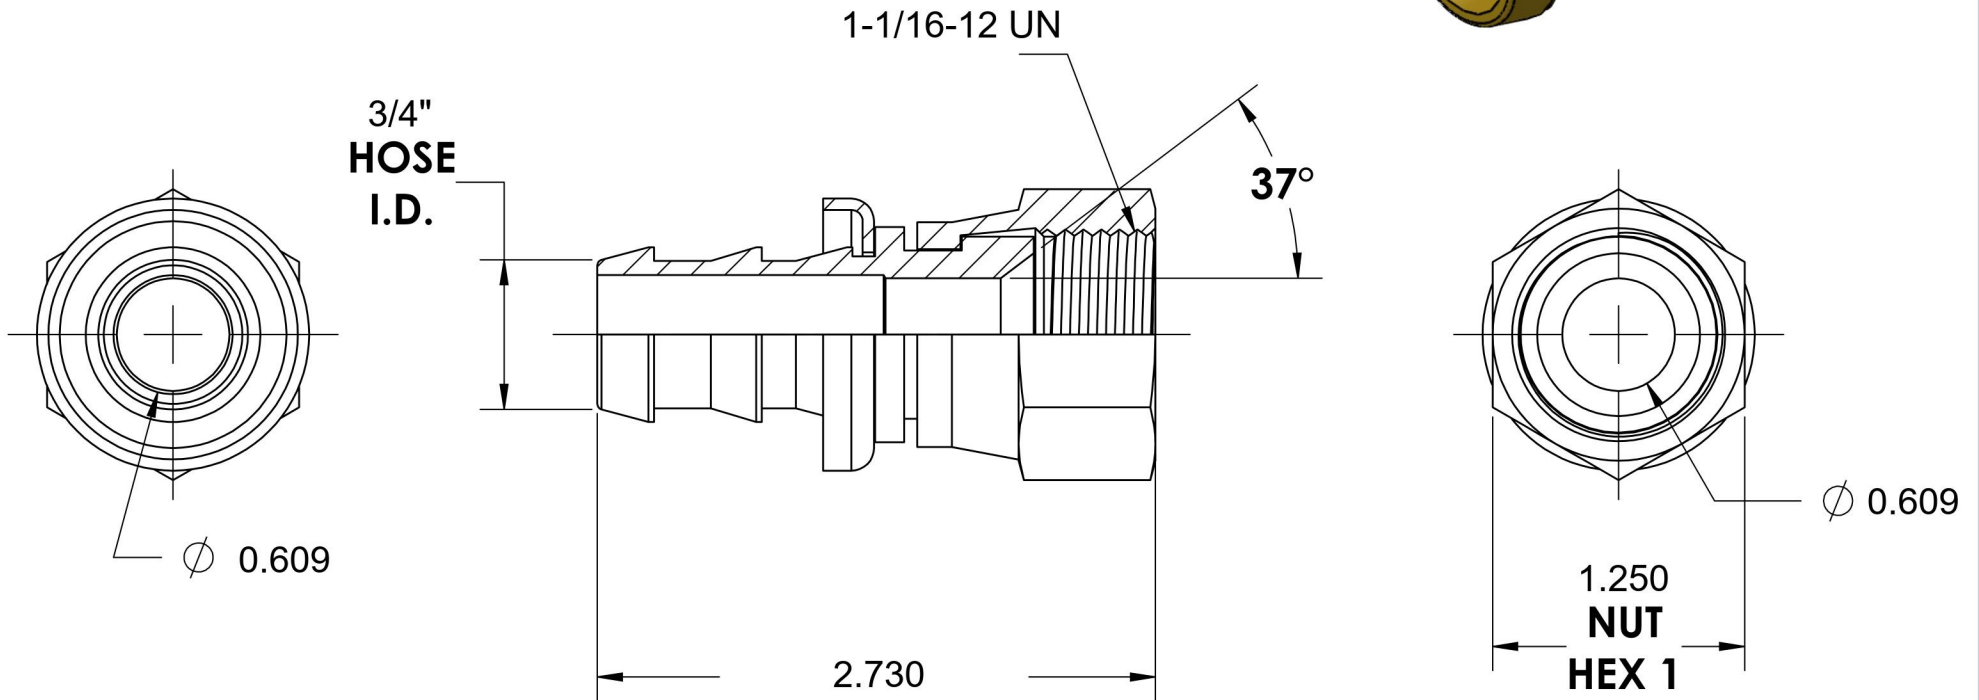

2111-12-12-B

Brass, SAE J514 Push-Lok Swivel Hose Connector, 3/4" Push-Lok Hose Barb x 3/4" Female JIC Swivel

6701 Cochran Road
Solon, Ohio 44139
Phone: (440) 248-1880
Toll Free: 1-888-331-1523

Temperature Rating	Material	Industry Standards	Series
-50°F to 185°F	C36000 Brass	SAE J514	2111-B
Pressure Rating	Finish		Series Description
150 psi	Natural Finish		SAE J514 Push-Lok Swivel Hose Connector