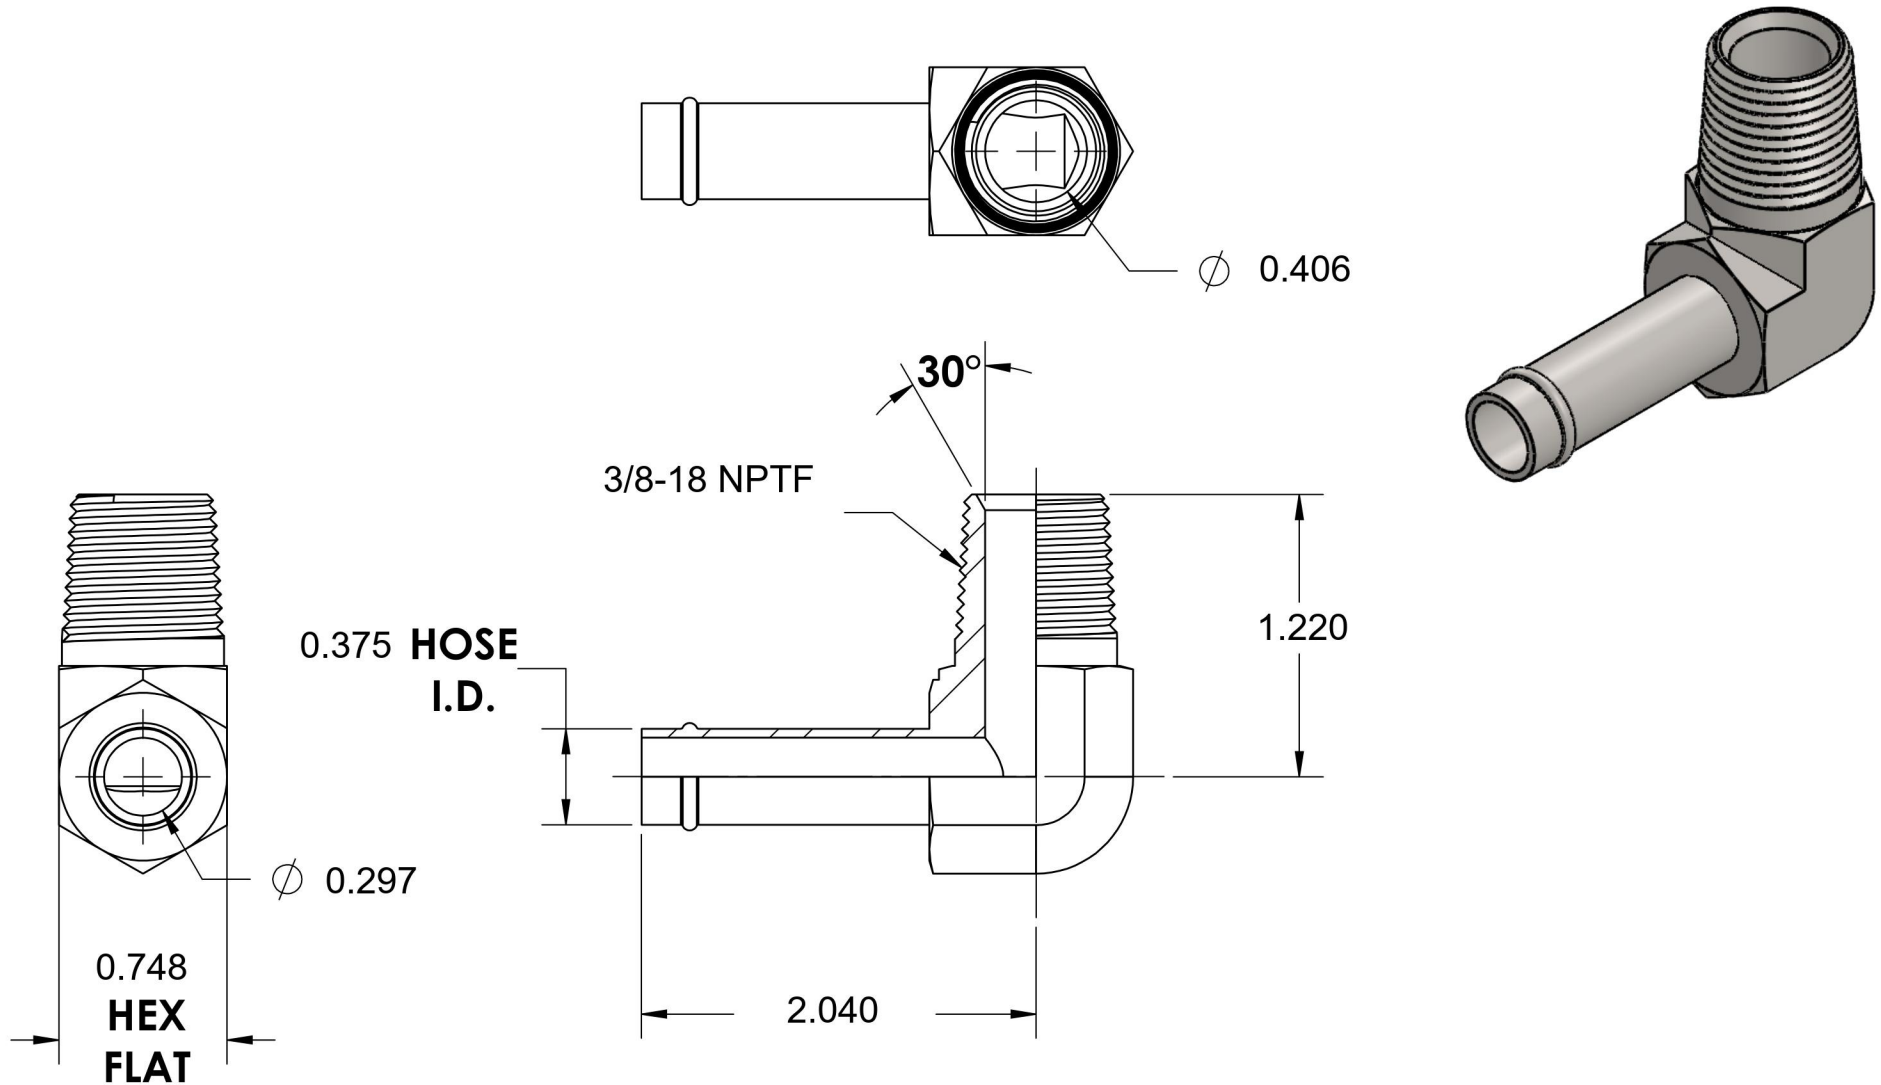

4501-06-06-SS

Stainless Steel, SAE J1231 Hose Bead 90° Male Elbow, 3/8" Beaded Hose Barb x 3/8" Male NPTF 30°

6701 Cochran Road
Solon, Ohio 44139
Phone: (440) 248-1880
Toll Free: 1-888-331-1523

Temperature Rating -425°F to 1200°F	Material 316/316L Stainless Steel	Industry Standards SAE J1231, SAE J476	Series 4501-SS
Pressure Rating 150 psi	Finish Passivated		Series Description SAE J1231 Hose Bead 90° Male Elbow