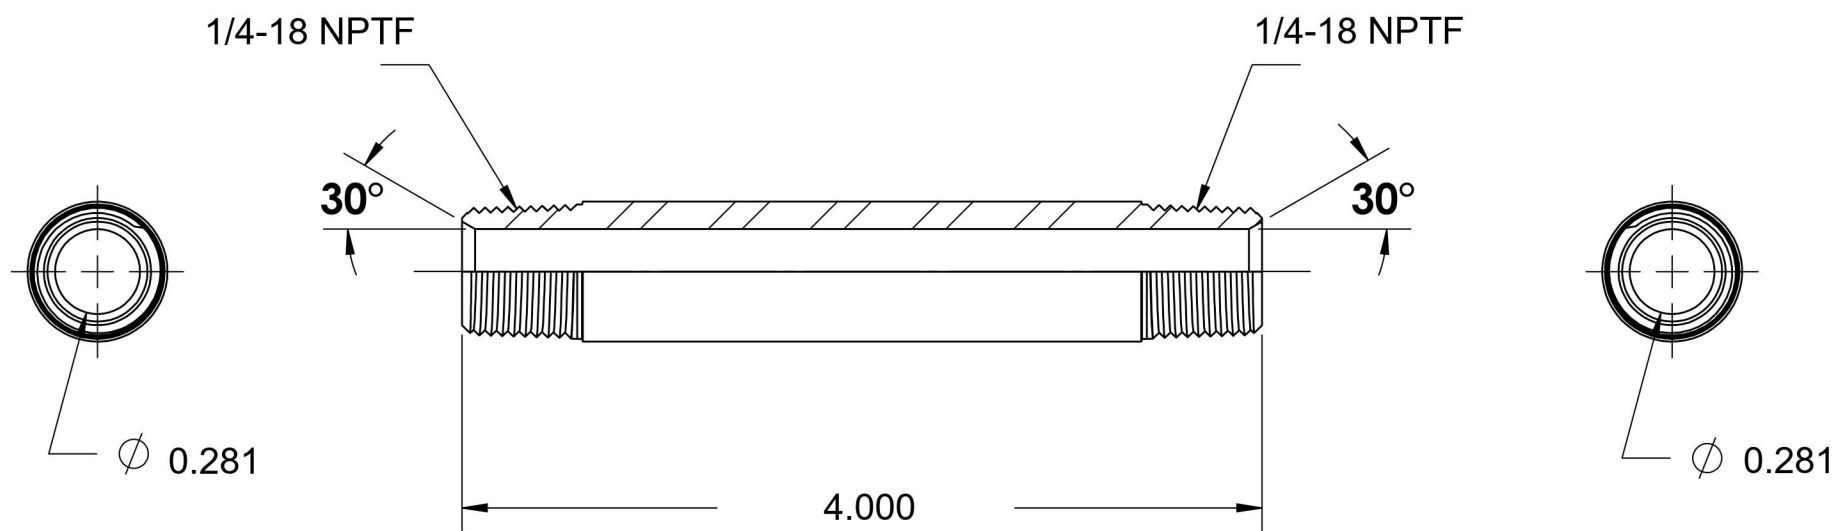

5404-N-04X4.000

Steel, SAE J514 Pipe Long Nipple, 1/4" Male NPTF 30° x 1/4" Male NPTF 30°

6701 Cochran Road
Solon, Ohio 44139
Phone: (440) 248-1880
Toll Free: 1-888-331-1523

Temperature Rating

-65°F to 500°F

Pressure Rating

6000 psi

Material

C1045/12L14 Steel

Finish

Trivalent Zinc

Industry Standards

SAE J514, SAE J476
ASTM B633

Series

5404-N

Series Description

SAE J514 Pipe Long Nipple