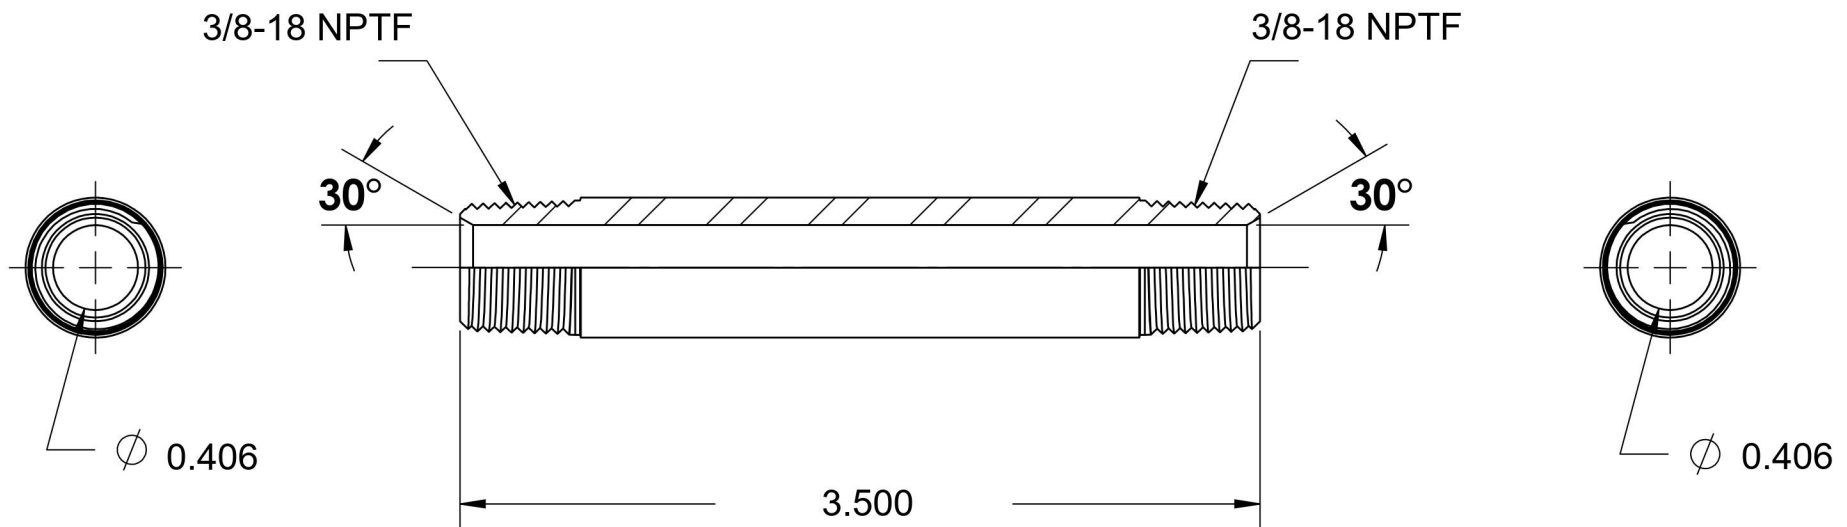

5404-N-06X3.500

Steel, SAE J514 Pipe Long Nipple, 3/8" Male NPTF 30° x 3/8" Male NPTF 30°

6701 Cochran Road
Solon, Ohio 44139
Phone: (440) 248-1880
Toll Free: 1-888-331-1523

Temperature Rating

-65°F to 500°F

Pressure Rating

6000 psi

Material

C1045/12L14 Steel

Finish

Trivalent Zinc

Industry Standards

SAE J514, SAE J476
ASTM B633

Series

5404-N

Series Description

SAE J514 Pipe Long Nipple