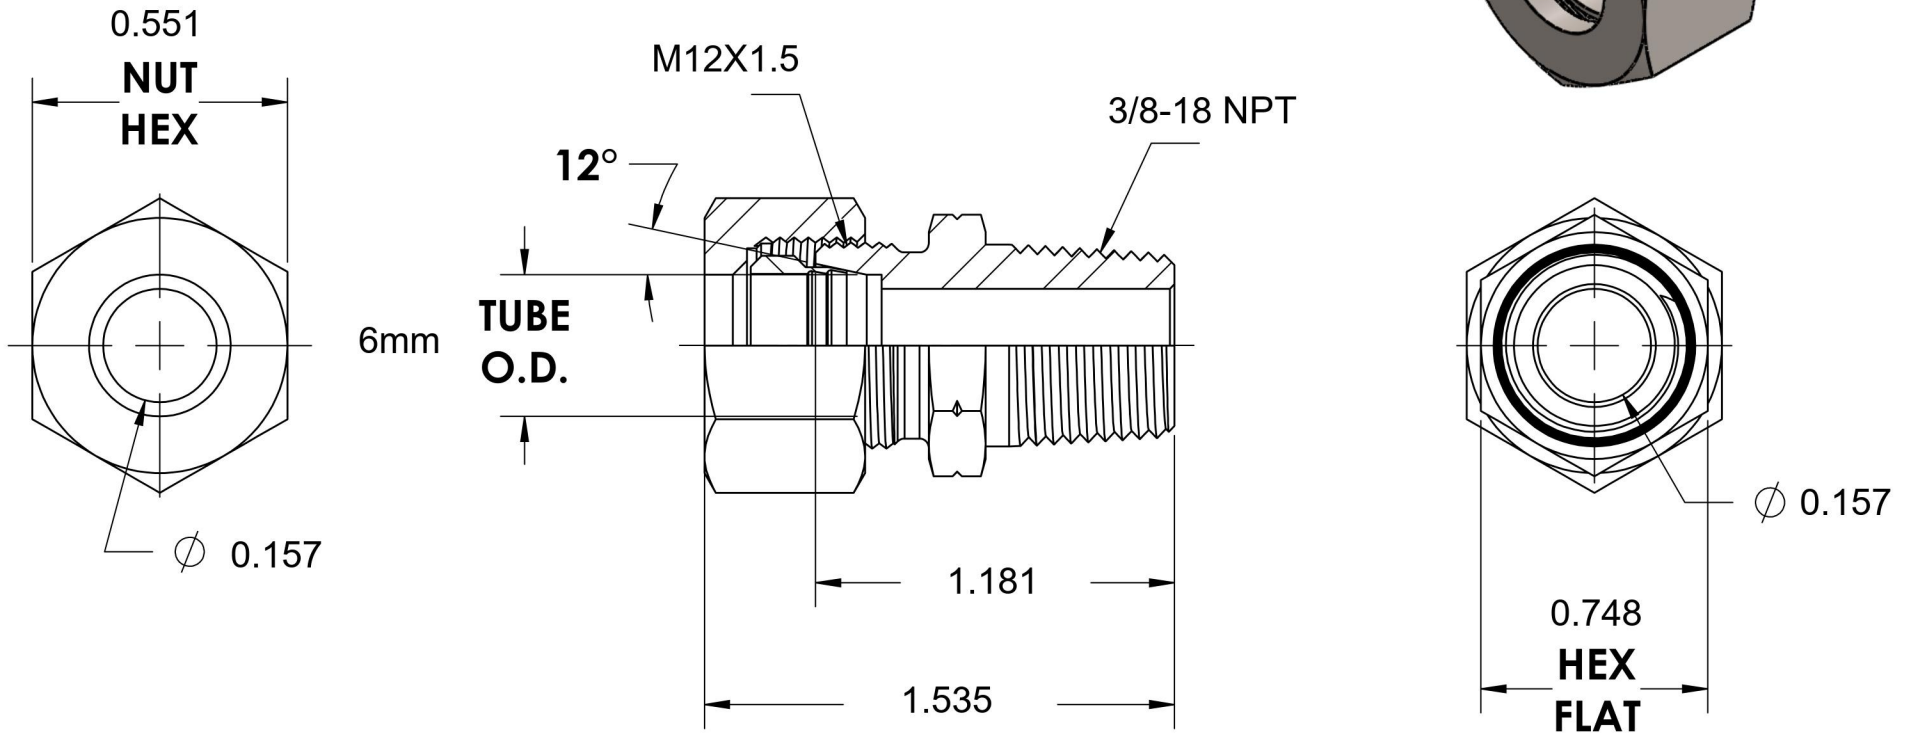

D2404-L06-06-SS

Stainless Steel, DIN 2353 Male Connector, Light 6mm Tube OD x 3/8" NPT

6701 Cochran Road
Solon, Ohio 44139
Phone: (440) 248-1880
Toll Free: 1-888-331-1523

Temperature Rating	Material	Industry Standards	Series
-425°F to 1200°F	316Ti Stainless	DIN 2353, ISO 8434-1 ANSI/ASME B1.20.1	D2404
Pressure Rating	Finish		Series Description
4569psi	Passivation		DIN 2353 Flareless Tube Male Connector