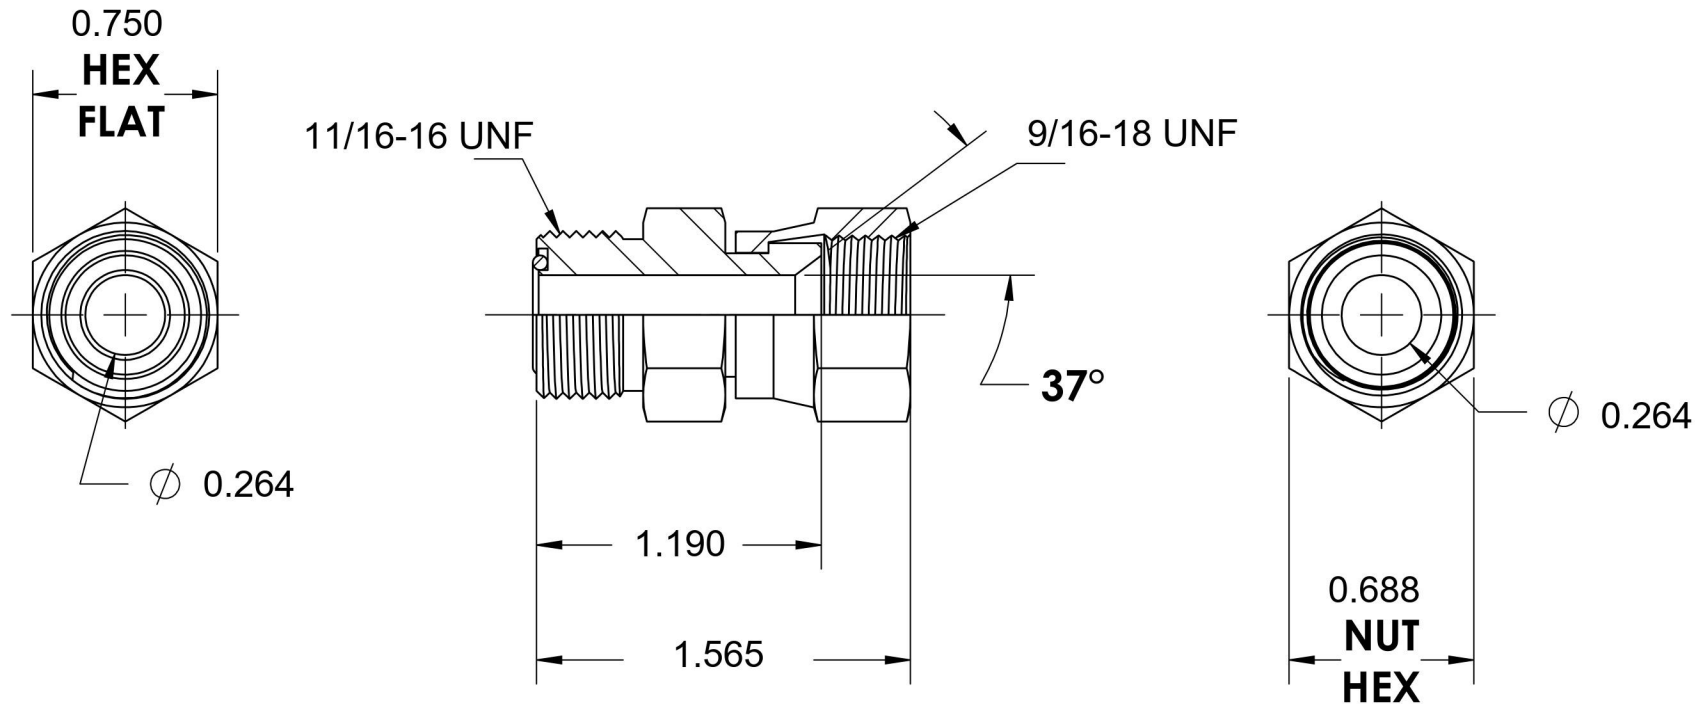

FS6402-06-06-SS

Stainless Steel, SAE J1453 O-Ring Face Seal Swivel Port Connector, 3/8" Male ORFS x 3/8" Female JIC Swivel

6701 Cochran Road
Solon, Ohio 44139
Phone: (440) 248-1880
Toll Free: 1-888-331-1523

Temperature Rating

-40°F to 250°F

Pressure Rating

6000 psi

Material

316/316L Stainless Steel

Finish

Passivation

Industry Standards

SAE J1453, SAE J514

Series

FS6402

Series Description

SAE J1453 O-Ring Face Seal
Swivel Port Connector