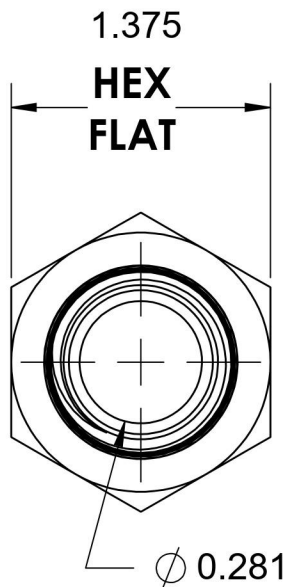

5405-04-12

Steel, SAE J514 Pipe Expander, 1/4" Male NPTF 30° x 3/4" Female NPTF

6701 Cochran Road
Solon, Ohio 44139
Phone: (440) 248-1880
Toll Free: 1-888-331-1523

Temperature Rating	Material	Industry Standards	Series
-65°F to 500°F	C1045/12L14 Steel	SAE J514 , SAE J476 ASTM B633	5405
Pressure Rating	Finish		Series Description
4000 psi	Trivalent Zinc		SAE J514 Pipe Expander