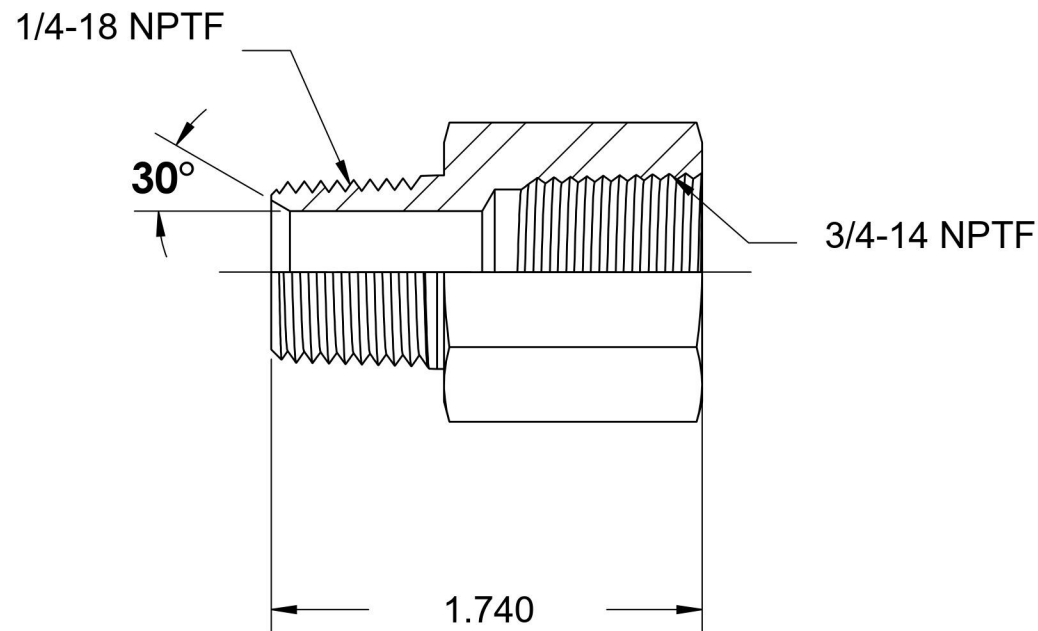

5405-04-12

Steel, SAE J514 Pipe Expander, 1/4" Male NPTF 30° x 3/4" Female NPTF

6701 Cochran Road
Solon, Ohio 44139
Phone: (440) 248-1880
Toll Free: 1-888-331-1523

Temperature Rating	Material	Industry Standards	Series
-65°F to 500°F	C1045/12L14 Steel	SAE J514 , SAE J476 ASTM B633	5405
Pressure Rating	Finish		Series Description
4000 psi	Trivalent Zinc		SAE J514 Pipe Expander