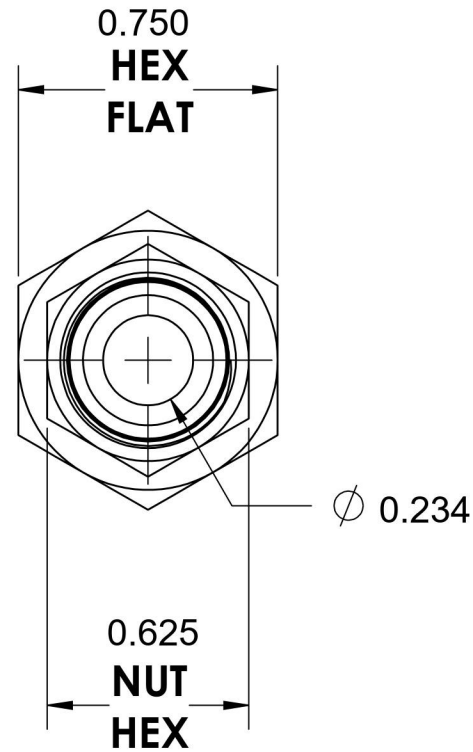

6506-04-05-SS

Stainless Steel, SAE J514 37° Flare Swivel Female Connector, 1/4" Female NPTF x 5/16" Female JIC Swivel

6701 Cochran Road
Solon, Ohio 44139
Phone: (440) 248-1880
Toll Free: 1-888-331-1523

Temperature Rating	Material	Industry Standards	Series
-425°F to 1200°F	316/316L Stainless Steel	SAE J514 , SAE J476	6506-SS
Pressure Rating	Finish		Series Description
5000 psi	Passivated		SAE J514 37° Flare Swivel Female Connector