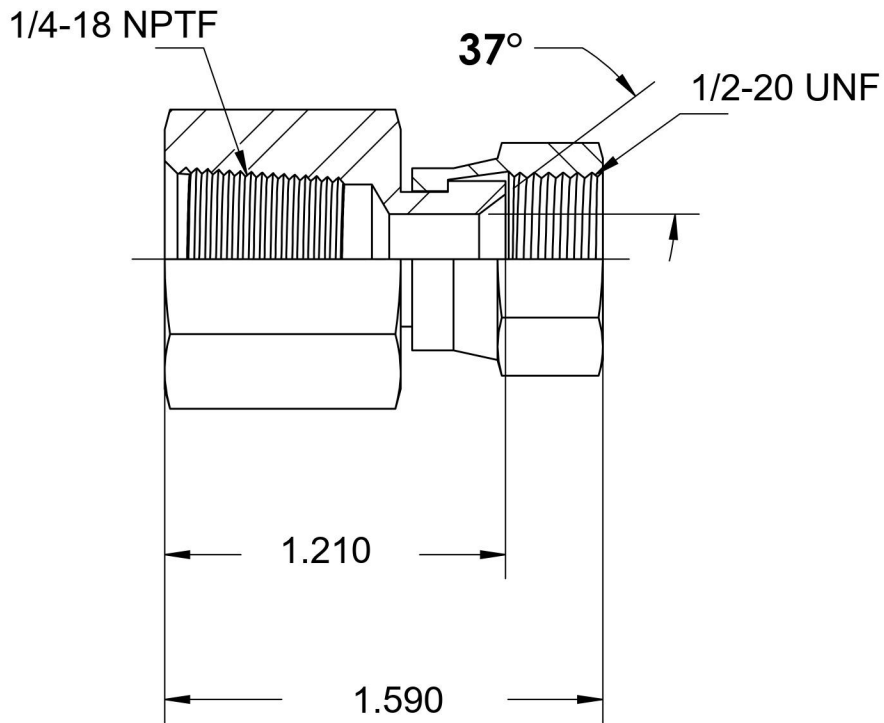

6506-04-05-SS

Stainless Steel, SAE J514 37° Flare Swivel Female Connector, 1/4" Female NPTF x 5/16" Female JIC Swivel

6701 Cochran Road
Solon, Ohio 44139
Phone: (440) 248-1880
Toll Free: 1-888-331-1523

Temperature Rating	Material	Industry Standards	Series
-425°F to 1200°F	316/316L Stainless Steel	SAE J514 , SAE J476	6506-SS
Pressure Rating	Finish		Series Description
5000 psi	Passivated		SAE J514 37° Flare Swivel Female Connector