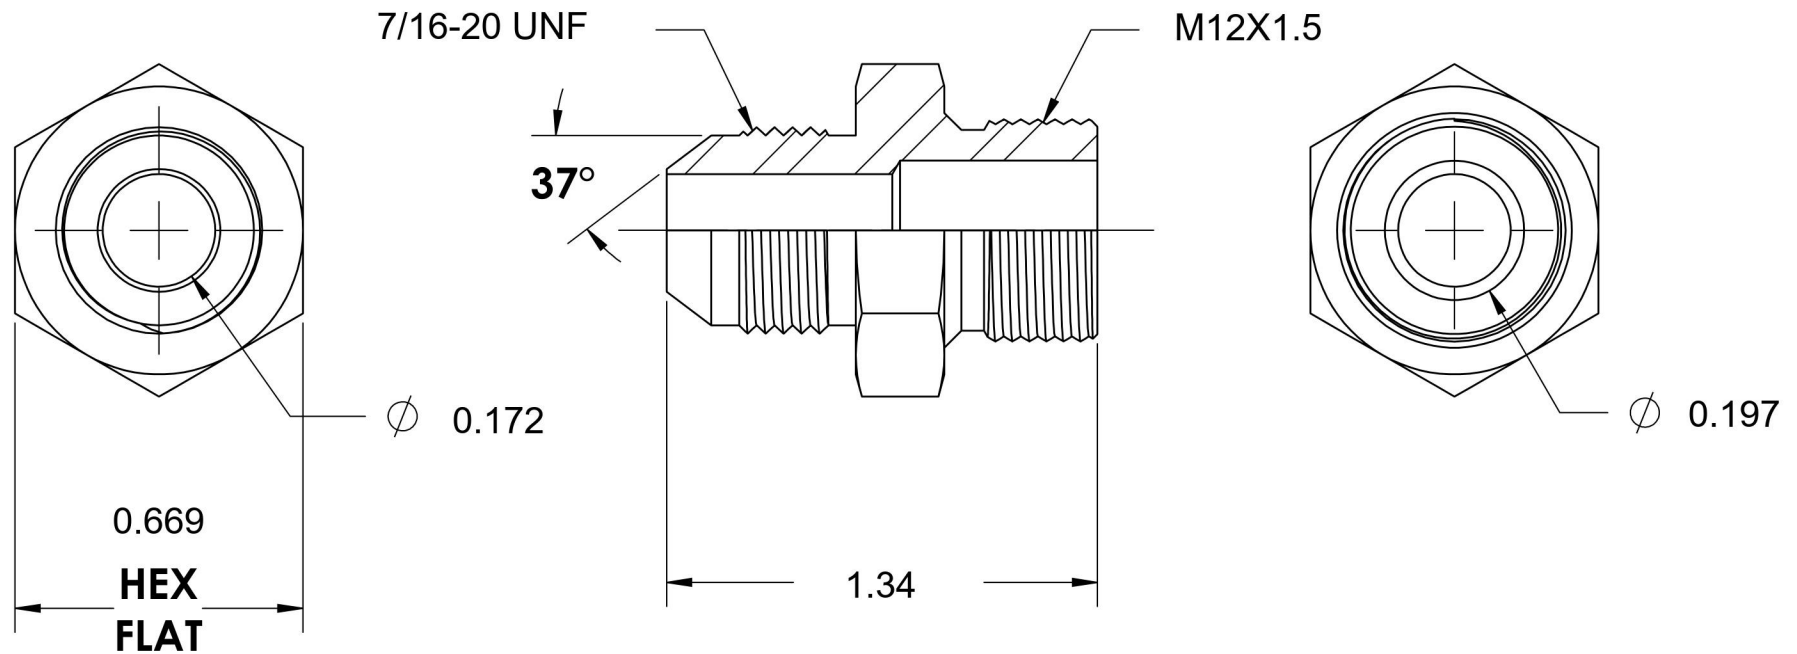

7005-04-12

Steel, SAE J514 37° Flare Male Metric Port/Line Connector, 1/4" Male JIC x M12X1.5 Male Metric 60° Line/Port

6701 Cochran Road
Solon, Ohio 44139
Phone: (440) 248-1880
Toll Free: 1-888-331-1523

Temperature Rating	Material	Industry Standards	Series
-65°F to 500°F	C1045/12L14 Steel	SAE J514, ISO 9974	7005
Pressure Rating	Finish	ASTM B633	Series Description
6000 psi	Trivalent Zinc		SAE J514 37° Flare Male Metric Port/Line Connector