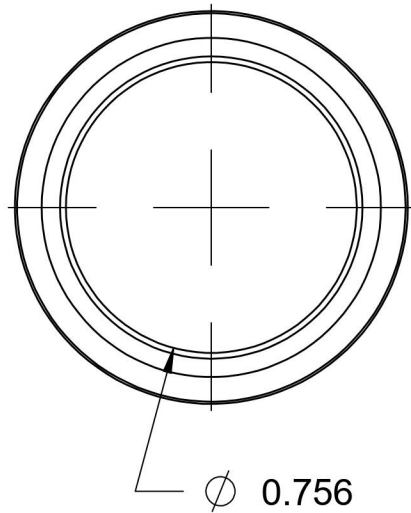

# 0319-12-B

Brass, SAE J514 37° Flare Tube Sleeve, 3/4" JIC Tube Sleeve

6701 Cochran Road  
Solon, Ohio 44139  
Phone: (440) 248-1880  
Toll Free: 1-888-331-1523

<b>Temperature Rating</b> -325°F to 400°F	<b>Material</b> C36000 Brass	<b>Industry Standards</b> SAE J514	<b>Series</b> 0319-B
<b>Pressure Rating</b> Not Applicable	<b>Finish</b> Natural Finish		<b>Series Description</b> SAE J514 37° Flare Tube Sleeve