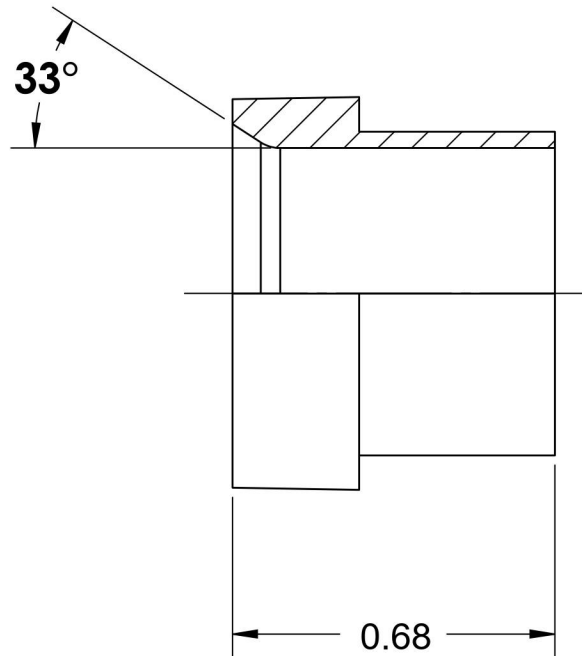

# 0319-12-B

Brass, SAE J514 37° Flare Tube Sleeve, 3/4" JIC Tube Sleeve

6701 Cochran Road  
Solon, Ohio 44139  
Phone: (440) 248-1880  
Toll Free: 1-888-331-1523

<b>Temperature Rating</b> -325°F to 400°F	<b>Material</b> C36000 Brass	<b>Industry Standards</b> SAE J514	<b>Series</b> 0319-B
<b>Pressure Rating</b> Not Applicable	<b>Finish</b> Natural Finish		<b>Series Description</b> SAE J514 37° Flare Tube Sleeve