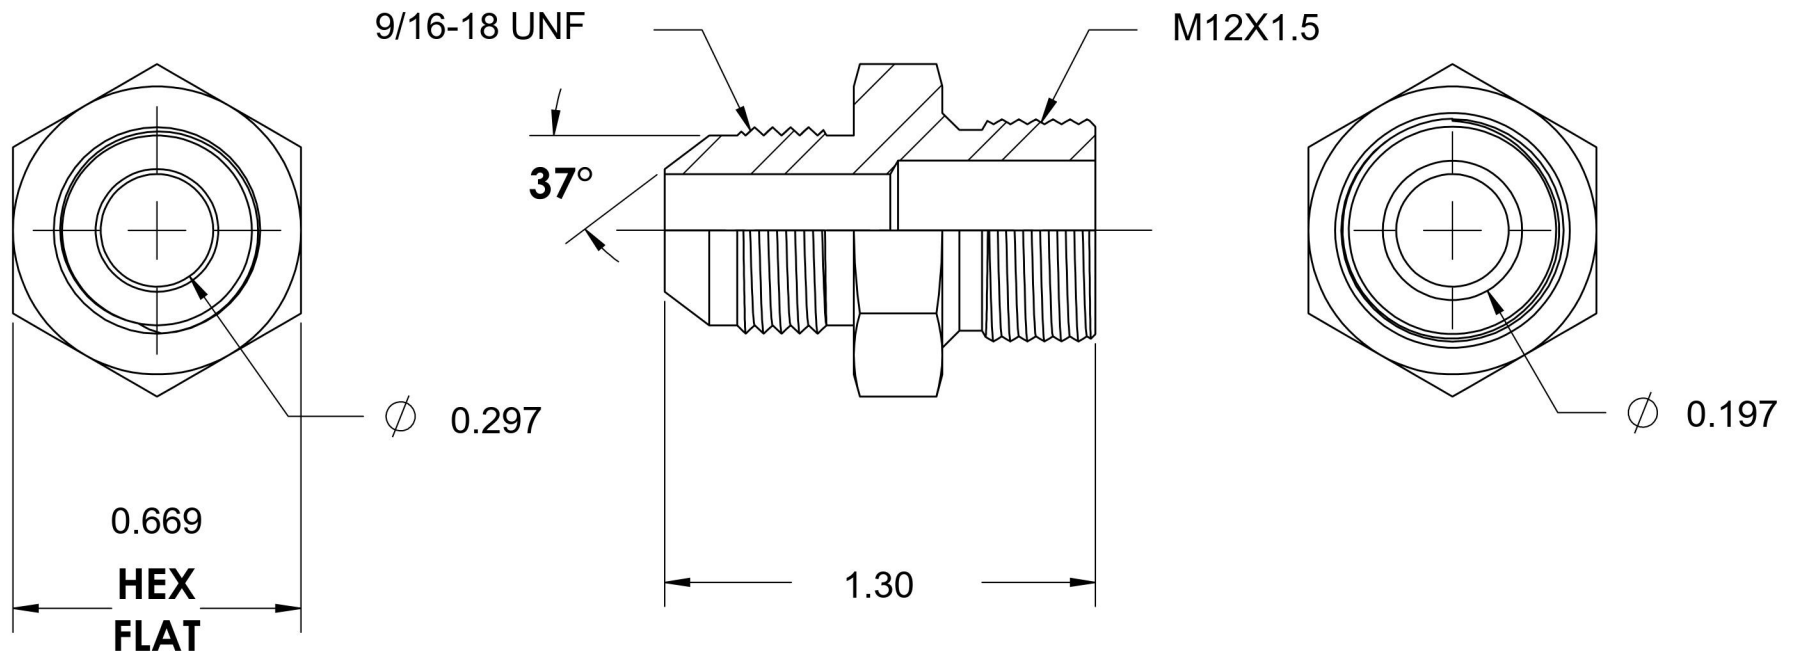

7005-06-12

Steel, SAE J514 37° Flare Male Metric Port/Line Connector, 3/8" Male JIC x M12X1.5 Male Metric 60° Line/Port

6701 Cochran Road
Solon, Ohio 44139
Phone: (440) 248-1880
Toll Free: 1-888-331-1523

Temperature Rating	Material	Industry Standards	Series
-65°F to 500°F	C1045/12L14 Steel	SAE J514, ISO 9974	7005
Pressure Rating	Finish	ASTM B633	Series Description
6000 psi	Trivalent Zinc		SAE J514 37° Flare Male Metric Port/Line Connector