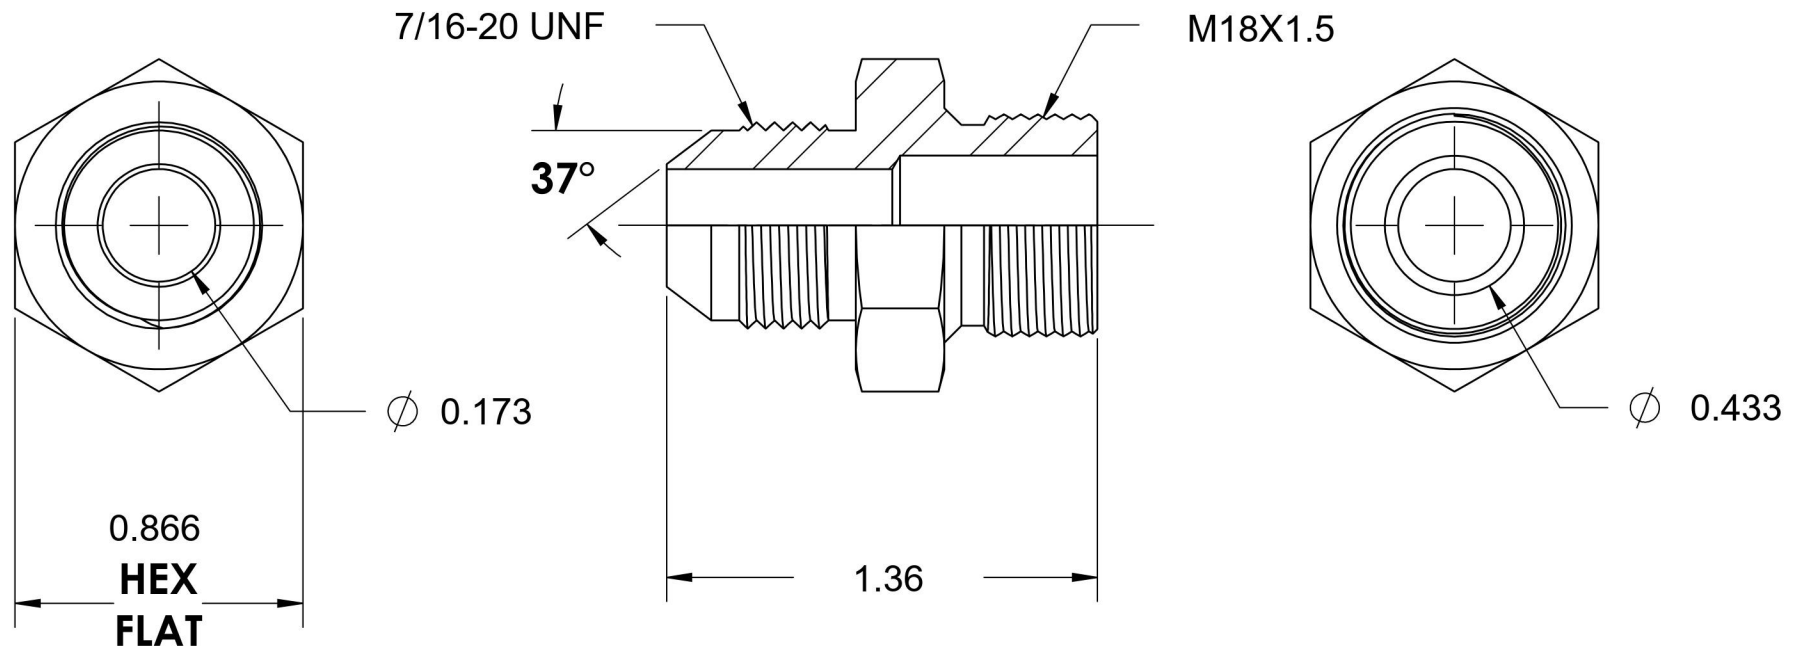

# 7005-04-18-SS

Stainless Steel, SAE J514 37° Flare Male Metric Port/Line Connector, 1/4" Male JIC x M18X1.5 Male Metric 60° Line/Port

6701 Cochran Road  
Solon, Ohio 44139  
Phone: (440) 248-1880  
Toll Free: 1-888-331-1523

<b>Temperature Rating</b> -425°F to 1200°F	<b>Material</b> 316/316L Stainless Steel	<b>Industry Standards</b> SAE J514, ISO 9974	<b>Series</b> 7005-SS
<b>Pressure Rating</b> 6000 psi	<b>Finish</b> Passivated		<b>Series Description</b> SAE J514 37° Flare Male Metric Port/Line Connector