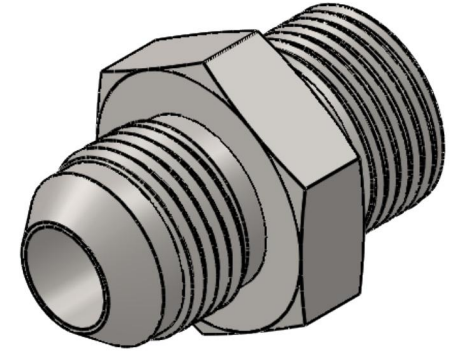

# 7005-04-18-SS

Stainless Steel, SAE J514 37° Flare Male Metric Port/Line Connector, 1/4" Male JIC x M18X1.5 Male Metric 60° Line/Port

6701 Cochran Road  
Solon, Ohio 44139  
Phone: (440) 248-1880  
Toll Free: 1-888-331-1523

<b>Temperature Rating</b> -425°F to 1200°F	<b>Material</b> 316/316L Stainless Steel	<b>Industry Standards</b> SAE J514, ISO 9974	<b>Series</b> 7005-SS
<b>Pressure Rating</b> 6000 psi	<b>Finish</b> Passivated		<b>Series Description</b> SAE J514 37° Flare Male Metric Port/Line Connector