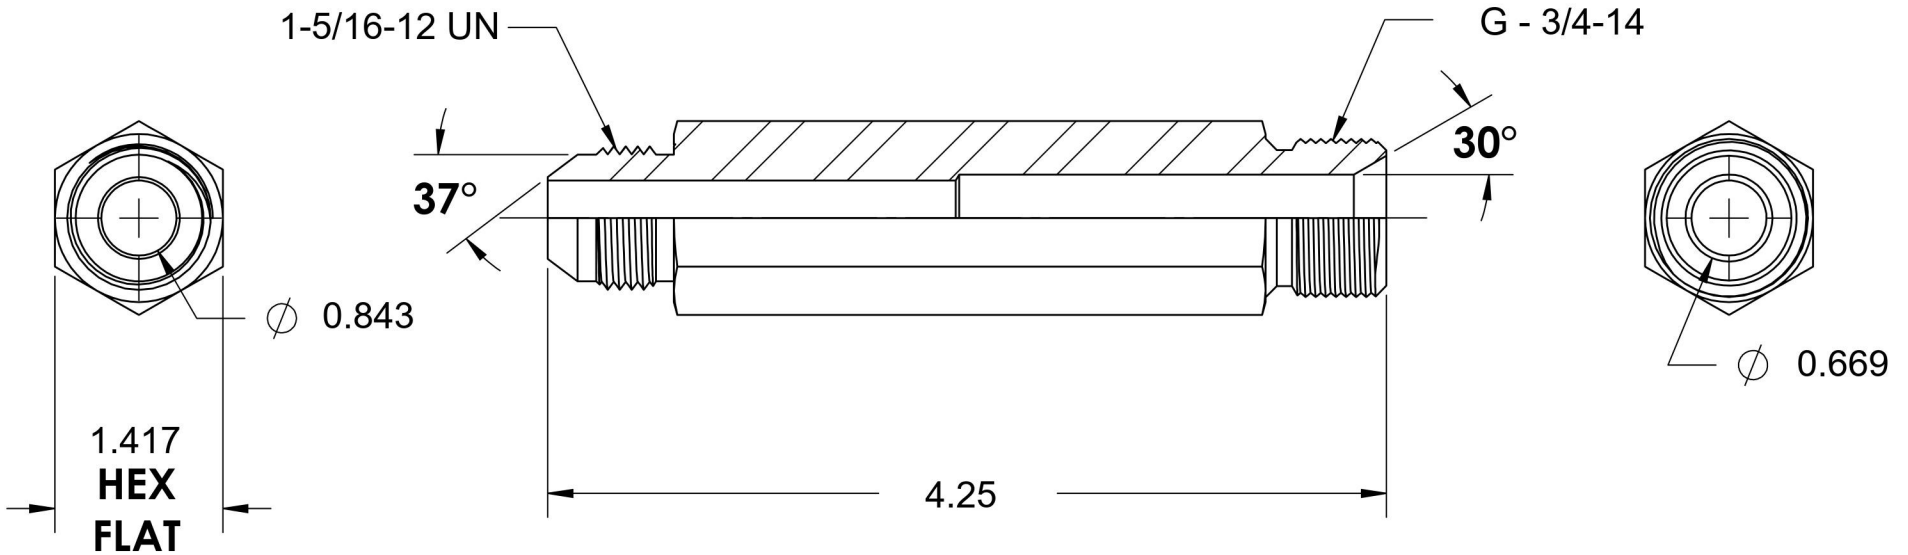

7002-L-16-12

Steel, SAE J514 37° Flare Male BSPP Port/Line Long Connector, 1" Male JIC x 3/4-14 Male BSPP 60° Line/Port

6701 Cochran Road
Solon, Ohio 44139
Phone: (440) 248-1880
Toll Free: 1-888-331-1523

Temperature Rating	Material	Industry Standards	Series
-65°F to 500°F	C1045 / 12L14 Steel	SAE J514, ISO 8434-6	7002-L
Pressure Rating	Finish	ISO 1179, ASTM B633	Series Description
5100 psi	Trivalent Zinc		SAE J514 37° Flare Male BSPP Port/Line Long Connector