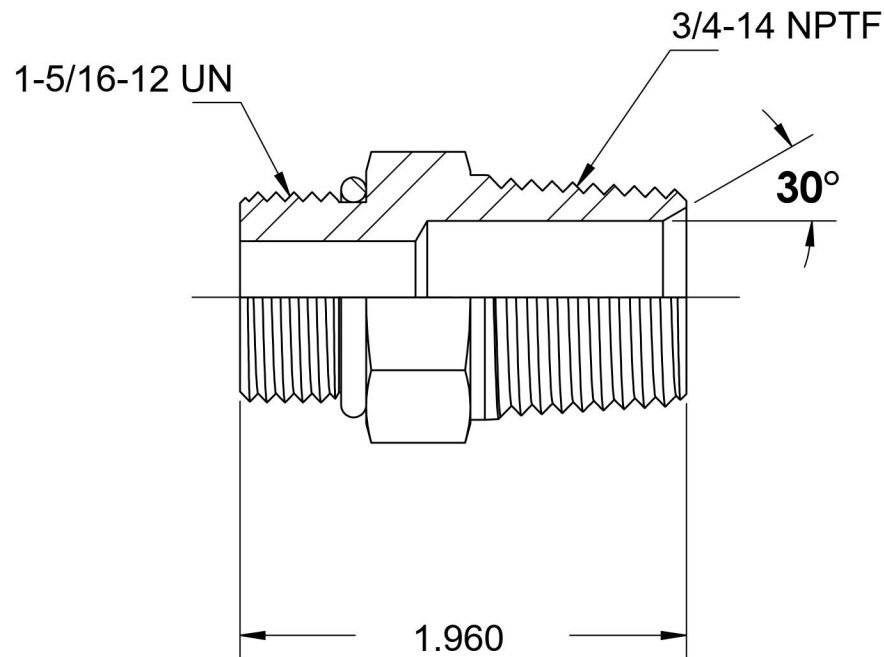

6401-16-12-O

Steel, SAE J1926 O-Ring Boss Male Adapter, 1-5/16-12 Male ORB x 3/4" Male NPTF 30°

6701 Cochran Road
Solon, Ohio 44139
Phone: (440) 248-1880
Toll Free: 1-888-331-1523

Temperature Rating

-40°F to 250°F

Pressure Rating

4500 psi

Material

C1045 / 12L14 Steel

Finish

Trivalent Zinc

Industry Standards

SAE J1926-3, SAE J476
SAE J515, ASTM B633

Series

6401-O

Series Description

SAE J1926 O-Ring Boss
Male Adapter