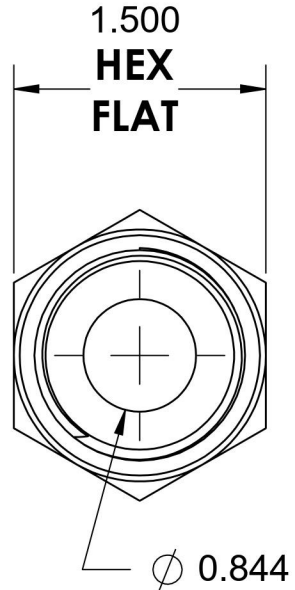

6401-16-12-O

Steel, SAE J1926 O-Ring Boss Male Adapter, 1-5/16-12 Male ORB x 3/4" Male NPTF 30°

6701 Cochran Road
Solon, Ohio 44139
Phone: (440) 248-1880
Toll Free: 1-888-331-1523

Temperature Rating

-40°F to 250°F