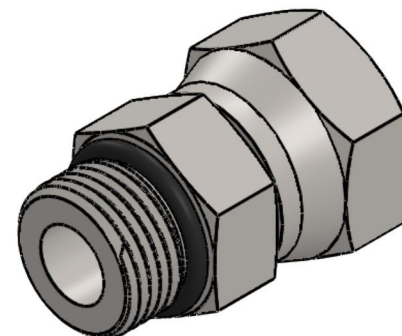

# 6900-20-12-O

Steel, SAE J514 NPSM Swivel Port Connector, 1-5/8-12 Male ORB x 3/4" Female NPSM Swivel

6701 Cochran Road  
Solon, Ohio 44139  
Phone: (440) 248-1880  
Toll Free: 1-888-331-1523

**Temperature Rating**

-40°F to 250°F

**Pressure Rating**

3000 psi

**Material**

C1045/12L14 Steel

**Finish**

Trivalent Zinc

**Industry Standards**