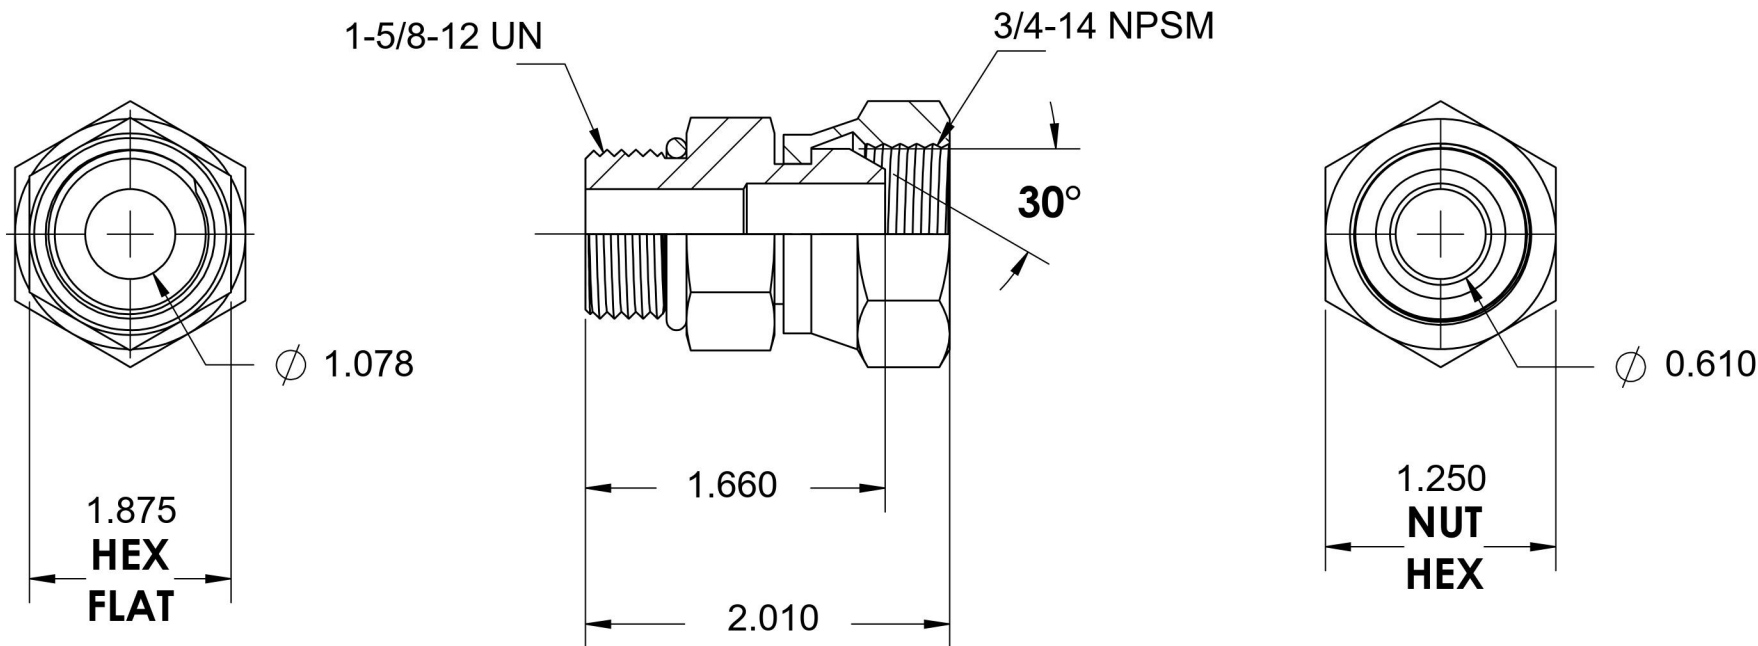

# 6900-20-12-O

Steel, SAE J514 NPSM Swivel Port Connector, 1-5/8-12 Male ORB x 3/4" Female NPSM Swivel

6701 Cochran Road  
Solon, Ohio 44139  
Phone: (440) 248-1880  
Toll Free: 1-888-331-1523

**Temperature Rating**

-40°F to 250°F

**Pressure Rating**

3000 psi

**Material**

C1045/12L14 Steel

**Finish**

Trivalent Zinc

**Industry Standards**