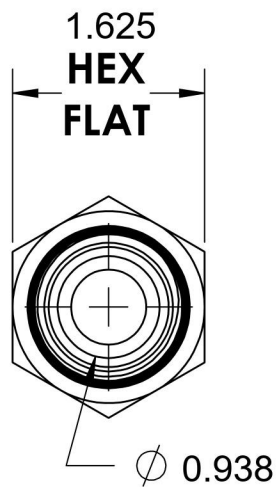

# 2706-16-16

Steel, SAE J514 Flared Tube Male Bulkhead, 1" Male NPTF 30° x 1" Male JIC

6701 Cochran Road  
Solon, Ohio 44139  
Phone: (440) 248-1880  
Toll Free: 1-888-331-1523

<b>Temperature Rating</b>	<b>Material</b>	<b>Industry Standards</b>	<b>Series</b>
-65°F to 500°F	C1045/12L14 Steel	SAE J514 , SAE J476	2706
<b>Pressure Rating</b>	<b>Finish</b>		<b>Series Description</b>
4500 psi	Trivalent Zinc		SAE J514 Flared Tube Male Bulkhead