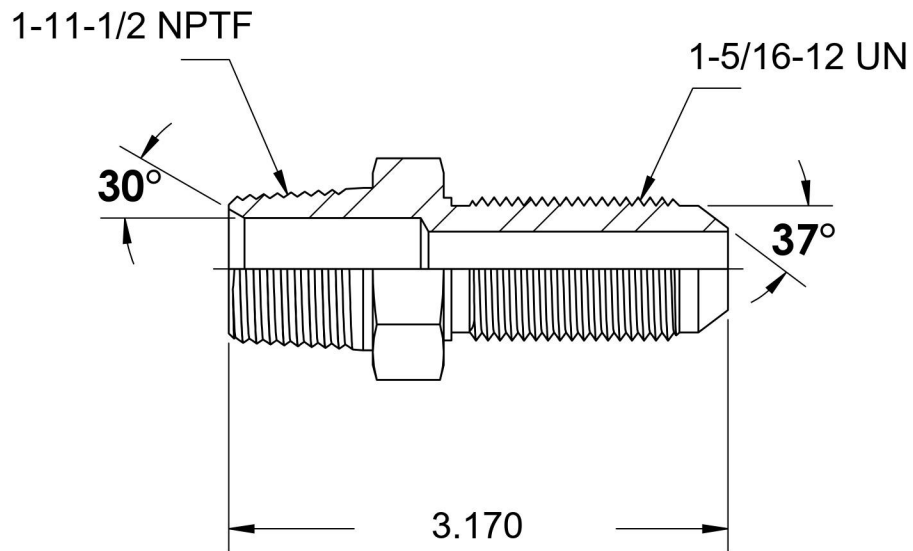

# 2706-16-16

Steel, SAE J514 Flared Tube Male Bulkhead, 1" Male NPTF 30° x 1" Male JIC

6701 Cochran Road  
Solon, Ohio 44139  
Phone: (440) 248-1880  
Toll Free: 1-888-331-1523

<b>Temperature Rating</b>	<b>Material</b>	<b>Industry Standards</b>	<b>Series</b>
-65°F to 500°F	C1045/12L14 Steel	SAE J514 , SAE J476	2706
<b>Pressure Rating</b>	<b>Finish</b>		<b>Series Description</b>
4500 psi	Trivalent Zinc		SAE J514 Flared Tube Male Bulkhead