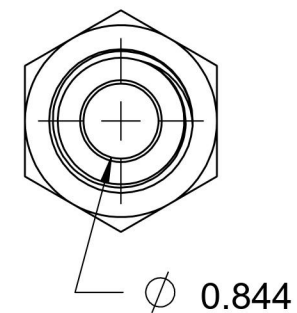

# 2706-16-16

Steel, SAE J514 Flared Tube Male Bulkhead, 1" Male NPTF 30° x 1" Male JIC

6701 Cochran Road  
Solon, Ohio 44139  
Phone: (440) 248-1880  
Toll Free: 1-888-331-1523

<b>Temperature Rating</b>	<b>Material</b>	<b>Industry Standards</b>	<b>Series</b>
-65°F to 500°F	C1045/12L14 Steel	SAE J514 , SAE J476	2706
<b>Pressure Rating</b>	<b>Finish</b>		<b>Series Description</b>
4500 psi	Trivalent Zinc		SAE J514 Flared Tube Male Bulkhead