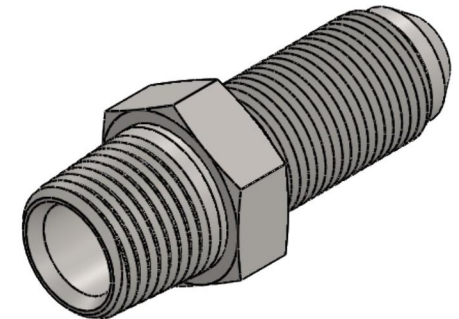

# 2706-16-16

Steel, SAE J514 Flared Tube Male Bulkhead, 1" Male NPTF 30° x 1" Male JIC

6701 Cochran Road  
Solon, Ohio 44139  
Phone: (440) 248-1880  
Toll Free: 1-888-331-1523

<b>Temperature Rating</b>	<b>Material</b>	<b>Industry Standards</b>	<b>Series</b>
-65°F to 500°F	C1045/12L14 Steel	SAE J514 , SAE J476	2706
<b>Pressure Rating</b>	<b>Finish</b>		<b>Series Description</b>
4500 psi	Trivalent Zinc		SAE J514 Flared Tube Male Bulkhead