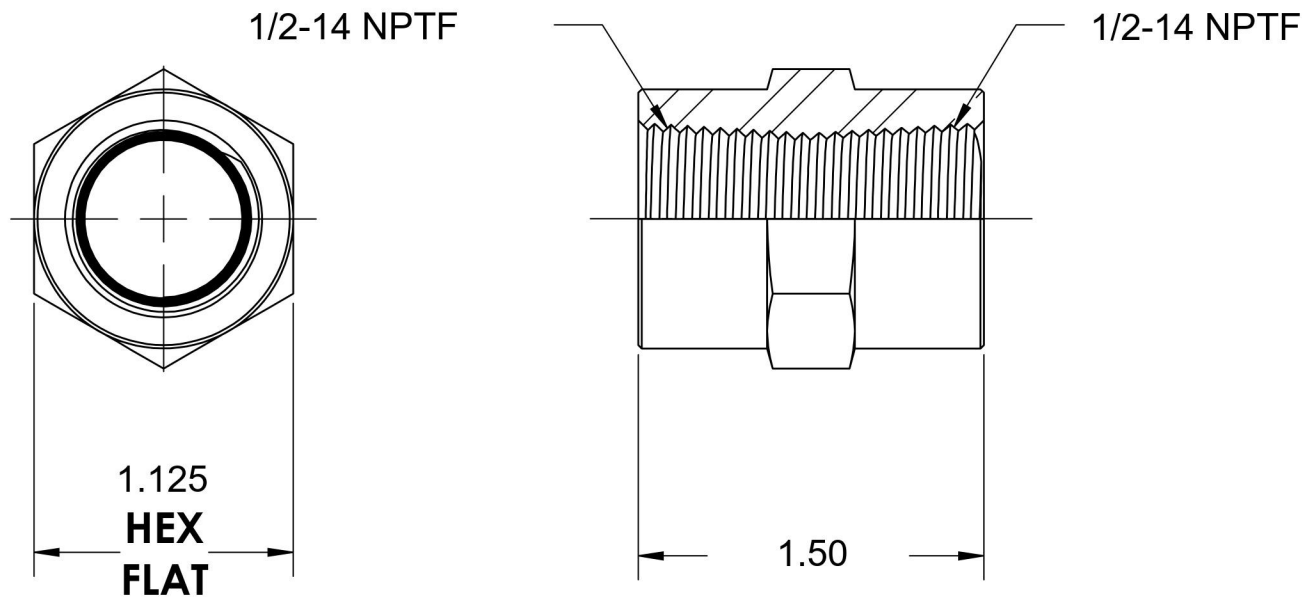

5000-08-08-B

Brass, SAE J514 Pipe Hex Coupling, 1/2" Female NPTF x 1/2" Female NPTF

6701 Cochran Road
Solon, Ohio 44139
Phone: (440) 248-1880
Toll Free: 1-888-331-1523

Temperature Rating -325°F to 400°F	Material C36000 Brass	Industry Standards SAE J514 , SAE J476	Series 5000-B
Pressure Rating 3200 psi	Finish Natural Finish		Series Description SAE J514 Pipe Hex Coupling