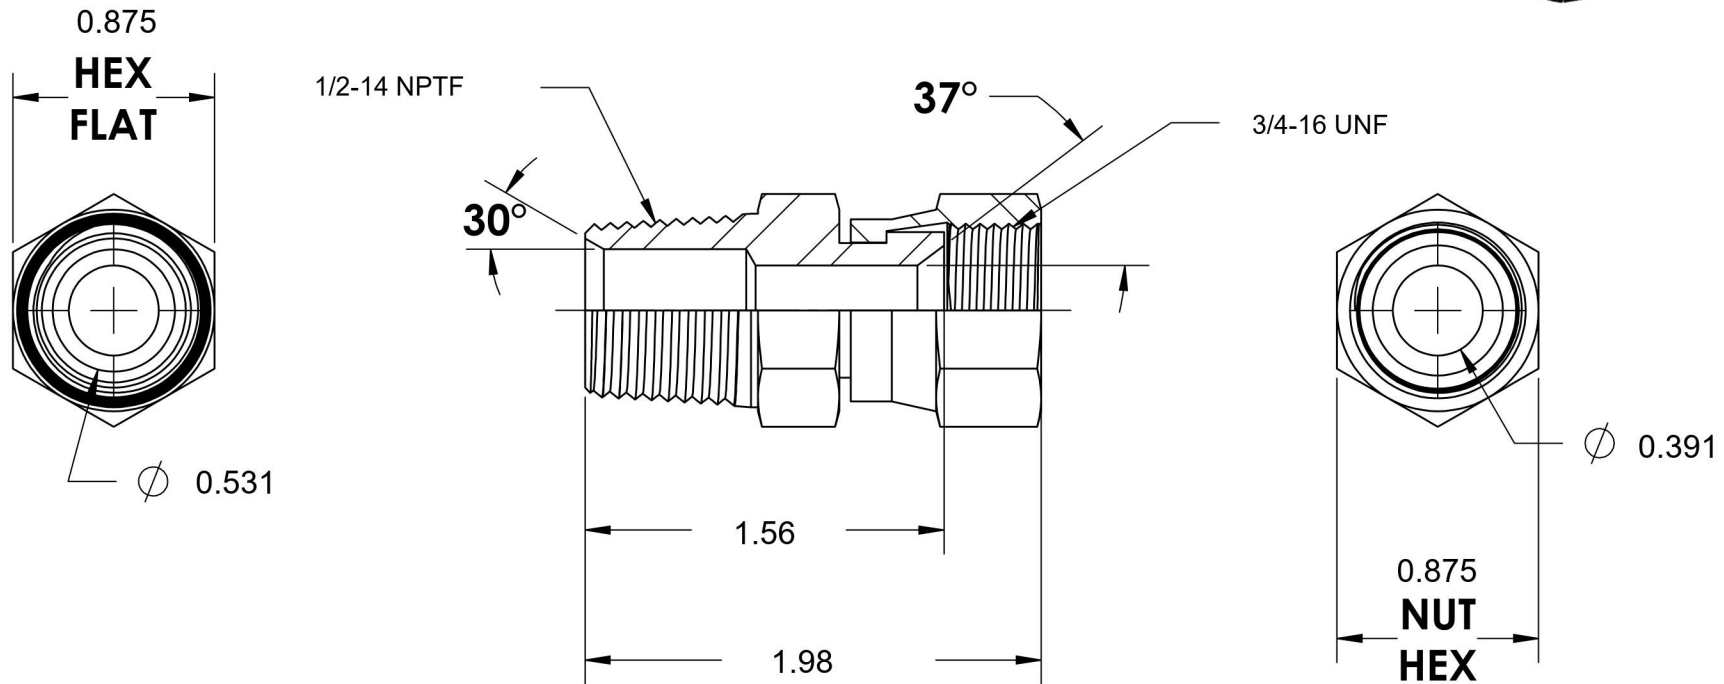

6505-08-08-SS

Stainless Steel, SAE J514 37° Flare Swivel Male Connector, 1/2" Male NPTF 30° x 1/2" Female JIC Swivel

6701 Cochran Road
Solon, Ohio 44139
Phone: (440) 248-1880
Toll Free: 1-888-331-1523

Temperature Rating

-425°F to 1200°F

Pressure Rating

5000 psi

Material

316/316L Stainless Steel

Finish

Passivated

Industry Standards

SAE J514 , SAE J476

Series

6505-SS

Series Description

SAE J514 37° Flare Swivel
Male Connector