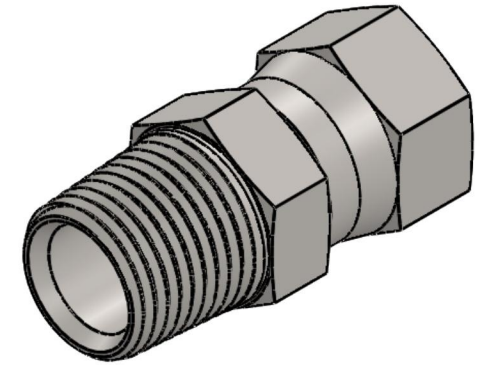

6505-08-08-SS

Stainless Steel, SAE J514 37° Flare Swivel Male Connector, 1/2" Male NPTF 30° x 1/2" Female JIC Swivel

6701 Cochran Road
Solon, Ohio 44139
Phone: (440) 248-1880
Toll Free: 1-888-331-1523

Temperature Rating

-425°F to 1200°F

Pressure Rating

5000 psi

Material

316/316L Stainless Steel

Finish

Passivated

Industry Standards

SAE J514 , SAE J476

Series

6505-SS

Series Description

SAE J514 37° Flare Swivel
Male Connector