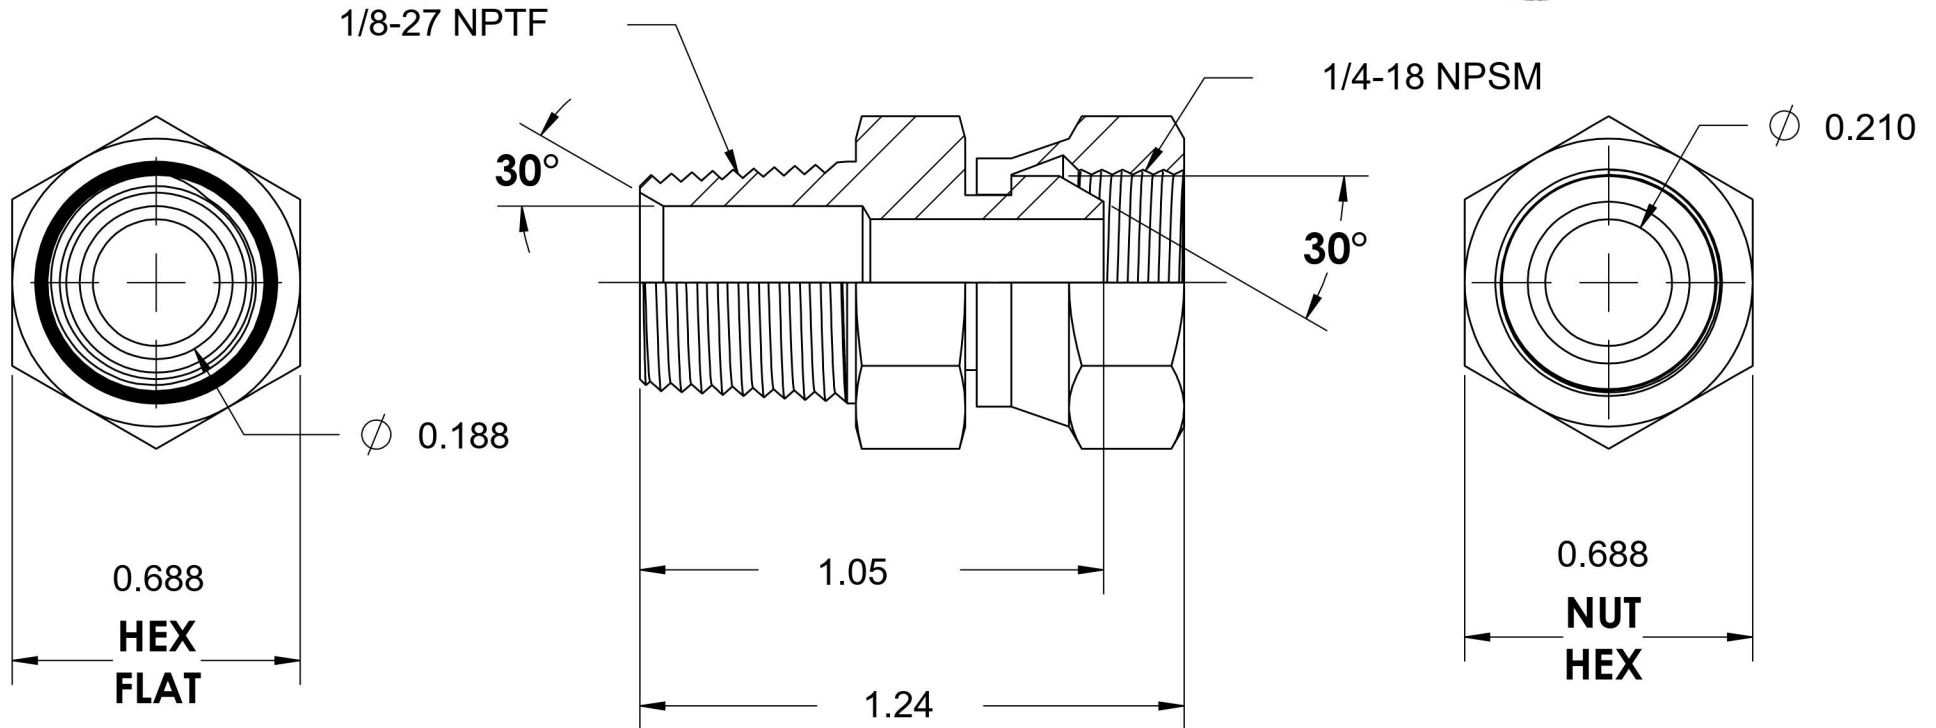

1404-02-04

Steel, SAE J514 NPSM Swivel Male Connector, 1/8" Male NPTF 30° x 1/4" Female NPSM Swivel

6701 Cochran Road
Solon, Ohio 44139
Phone: (440) 248-1880
Toll Free: 1-888-331-1523

Temperature Rating

-65°F to 500°F

Pressure Rating

6000 psi

Material

C1045/12L14 Steel

Finish

Trivalent Zinc

Industry Standards

SAE J514, SAE J476
ASTM B633

Series

1404

Series Description

SAE J514 NPSM Swivel Male Connector