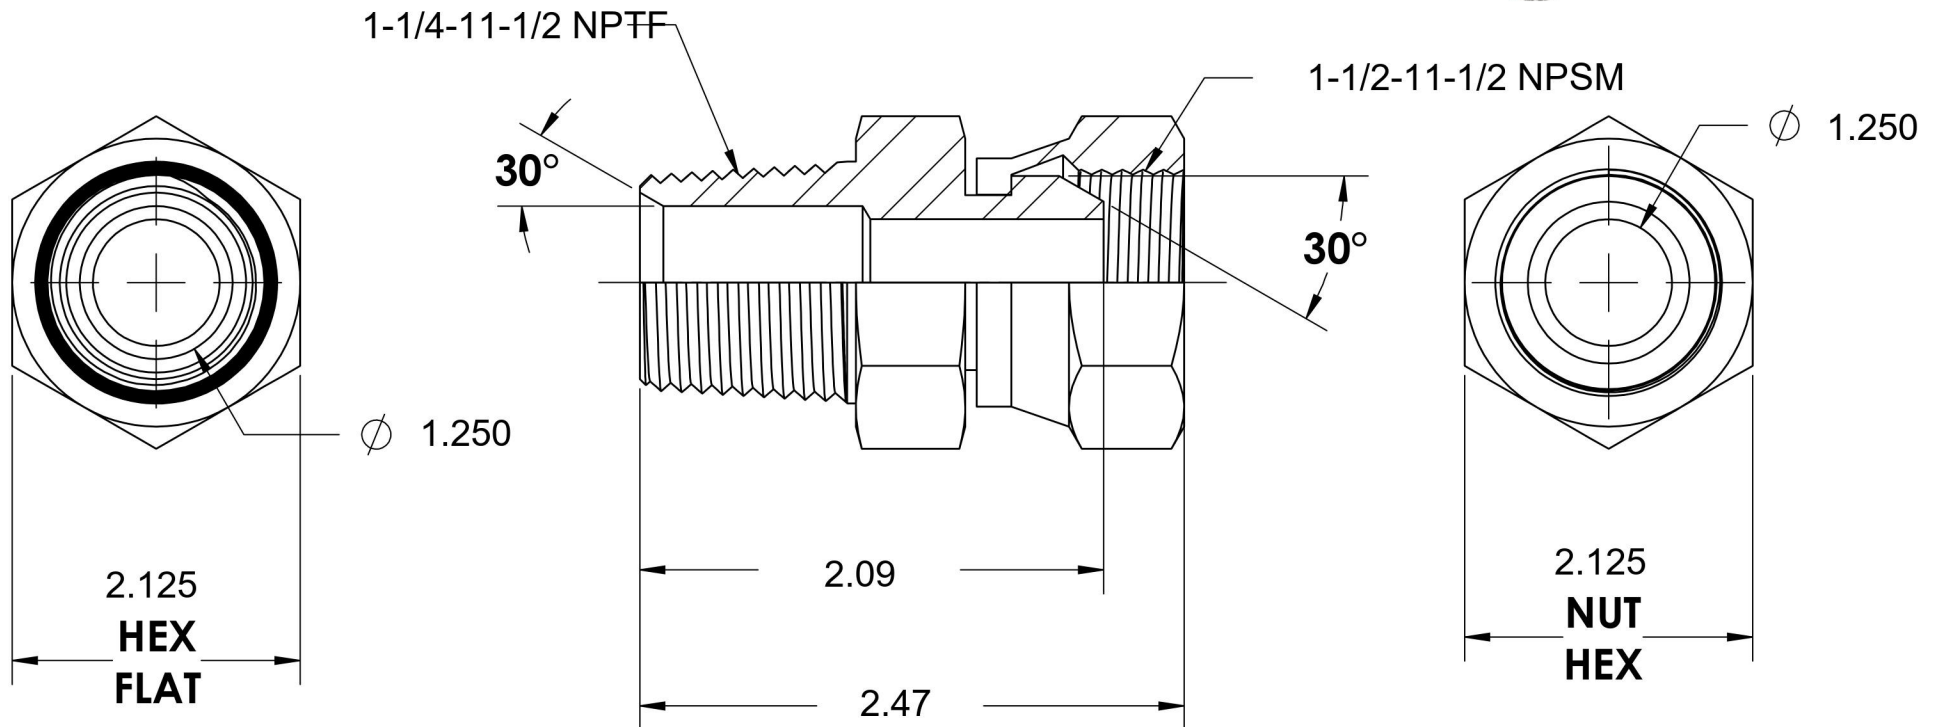

1404-20-24-SS

Stainless Steel, SAE J514 NPSM Swivel Male Connector, 1-1/4" Male NPTF 30° x 1-1/2" Female NPSM Swivel

6701 Cochran Road
Solon, Ohio 44139
Phone: (440) 248-1880
Toll Free: 1-888-331-1523

Temperature Rating	Material	Industry Standards	Series
-425°F to 1200°F	316/316L Stainless Steel	SAE J514, SAE J476	1404-SS
Pressure Rating	Finish		Series Description
2000 psi	Passivated		SAE J514 NPSM Swivel Male Connector