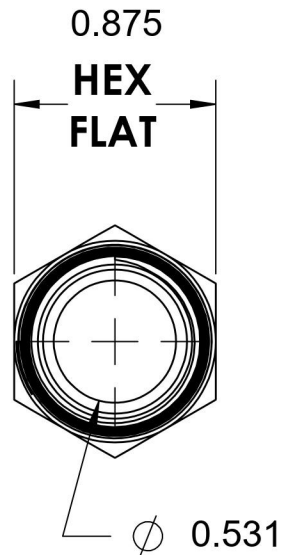

5404-08-08-B

Brass, SAE J514 Pipe Nipple, 1/2" Male NPTF 30° x 1/2" Male NPTF 30°

6701 Cochran Road
Solon, Ohio 44139
Phone: (440) 248-1880
Toll Free: 1-888-331-1523

Temperature Rating -325°F to 400°F	Material C36000 Brass	Industry Standards SAE J514 , SAE J476	Series 5404-B
Pressure Rating 3900 psi	Finish Natural Finish		Series Description SAE J514 Pipe Nipple