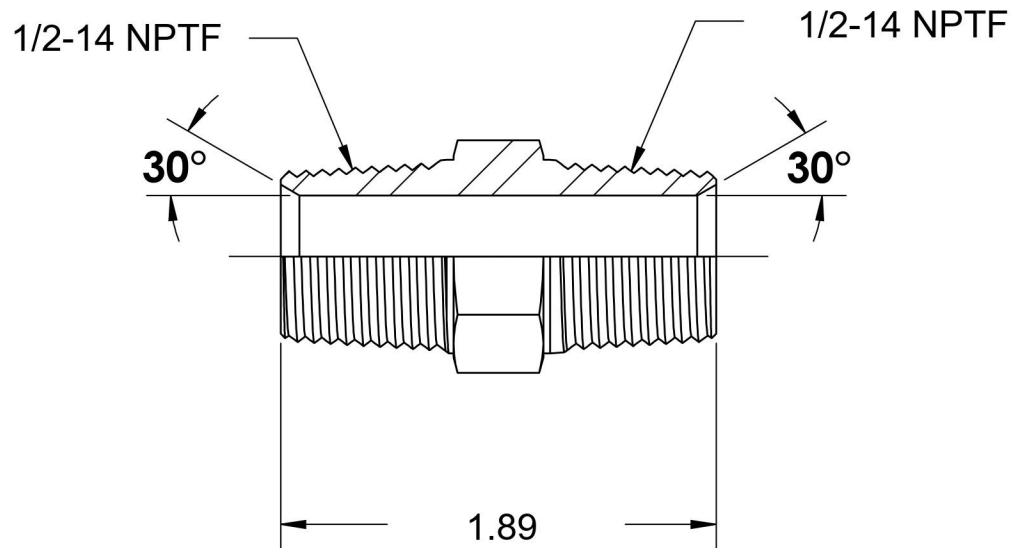

5404-08-08-B

Brass, SAE J514 Pipe Nipple, 1/2" Male NPTF 30° x 1/2" Male NPTF 30°

6701 Cochran Road
Solon, Ohio 44139
Phone: (440) 248-1880
Toll Free: 1-888-331-1523

Temperature Rating -325°F to 400°F	Material C36000 Brass	Industry Standards SAE J514 , SAE J476	Series 5404-B
Pressure Rating 3900 psi	Finish Natural Finish		Series Description SAE J514 Pipe Nipple