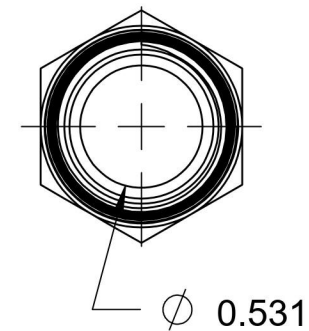

5404-08-08-B

Brass, SAE J514 Pipe Nipple, 1/2" Male NPTF 30° x 1/2" Male NPTF 30°

6701 Cochran Road
Solon, Ohio 44139
Phone: (440) 248-1880
Toll Free: 1-888-331-1523

Temperature Rating -325°F to 400°F	Material C36000 Brass	Industry Standards SAE J514 , SAE J476	Series 5404-B
Pressure Rating 3900 psi	Finish Natural Finish		Series Description SAE J514 Pipe Nipple