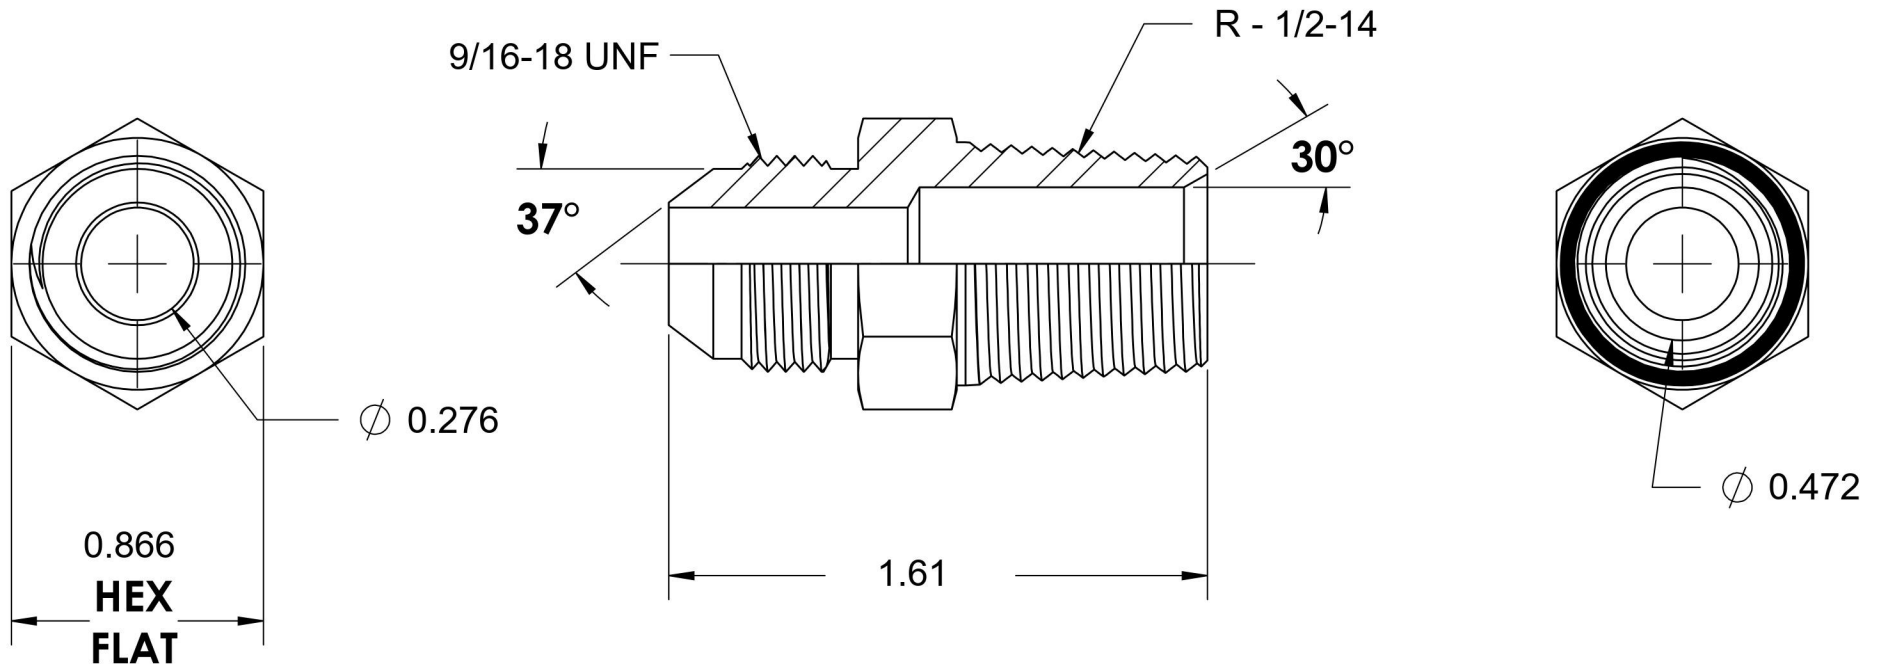

# 7000-06-08

Steel, SAE J514 37° Flare Male BSPT Connector, 3/8" Male JIC x 1/2" Male BSPT 30°

6701 Cochran Road  
Solon, Ohio 44139  
Phone: (440) 248-1880  
Toll Free: 1-888-331-1523

<b>Temperature Rating</b>	<b>Material</b>	<b>Industry Standards</b>	<b>Series</b>
-65°F to 500°F	C1045/12L14 Steel	SAE J514, ISO 7-1	7000
<b>Pressure Rating</b>	<b>Finish</b>	ASTM B633	<b>Series Description</b>
4500 psi	Trivalent Zinc		SAE J514 37° Flare Male BSPT Connector