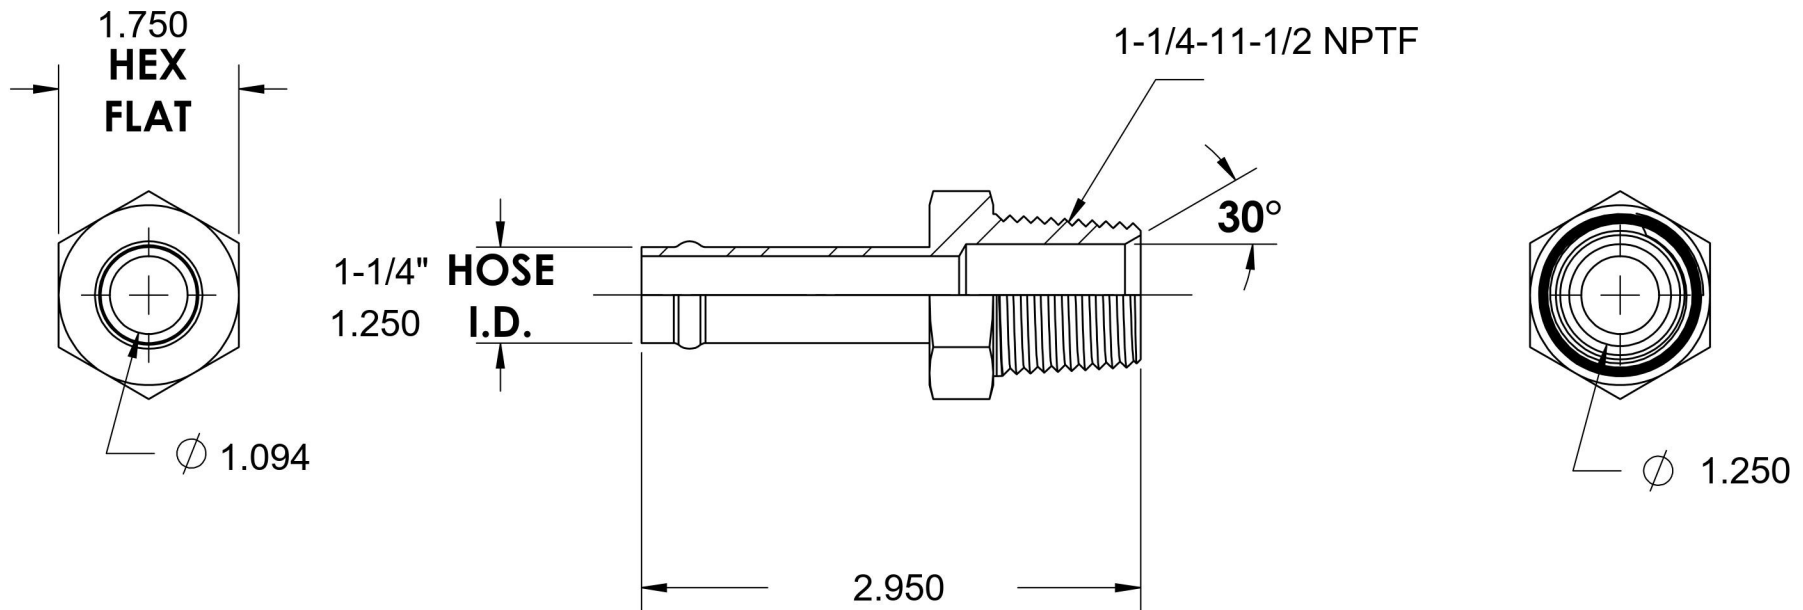

4404-20-20

Steel, SAE J1231 Hose Bead Male Connector, 1-1/4" Beaded Hose Barb x 1-1/4" Male NPTF 30°

6701 Cochran Road
Solon, Ohio 44139
Phone: (440) 248-1880
Toll Free: 1-888-331-1523

Temperature Rating

-65°F to 500°F

Pressure Rating

150 psi

Material

C1045/12L14 Steel

Finish

Trivalent Zinc

Industry Standards

SAE J1231, SAE J476
ASTM B633

Series

4404

Series Description

SAE J1231 Hose Bead Male Connector