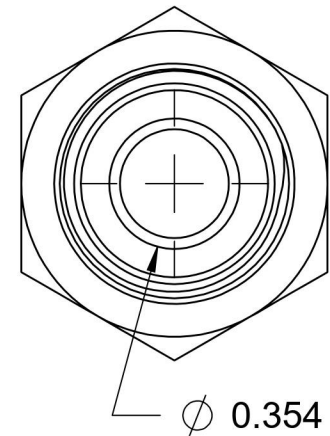

# 7002-04-06

Steel, SAE J514 37° Flare Male BSPP Port/Line Connector, 1/4" Male JIC x 3/8-19 Male BSPP 60° Line/Port

6701 Cochran Road  
Solon, Ohio 44139  
Phone: (440) 248-1880  
Toll Free: 1-888-331-1523

<b>Temperature Rating</b>	<b>Material</b>	<b>Industry Standards</b>	<b>Series</b>
-65°F to 500°F	C1045/12L14 Steel	SAE J514, ISO 1179	7002
<b>Pressure Rating</b>	<b>Finish</b>	ISO 8434-6, ASTM B633	<b>Series Description</b>
5100 psi	Trivalent Zinc		SAE J514 37° Flare Male BSPP Port/Line Connector