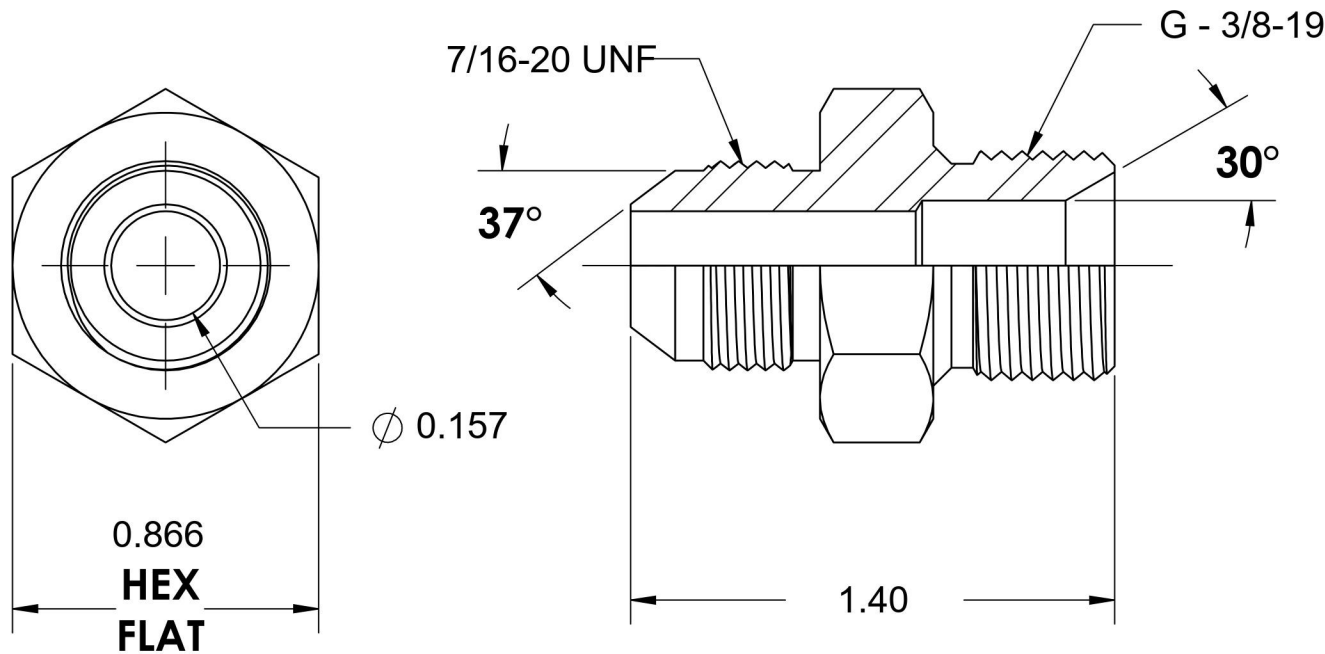

# 7002-04-06

Steel, SAE J514 37° Flare Male BSPP Port/Line Connector, 1/4" Male JIC x 3/8-19 Male BSPP 60° Line/Port

6701 Cochran Road  
Solon, Ohio 44139  
Phone: (440) 248-1880  
Toll Free: 1-888-331-1523

<b>Temperature Rating</b>	<b>Material</b>	<b>Industry Standards</b>	<b>Series</b>
-65°F to 500°F	C1045/12L14 Steel	SAE J514, ISO 1179	7002
<b>Pressure Rating</b>	<b>Finish</b>	ISO 8434-6, ASTM B633	<b>Series Description</b>
5100 psi	Trivalent Zinc		SAE J514 37° Flare Male BSPP Port/Line Connector