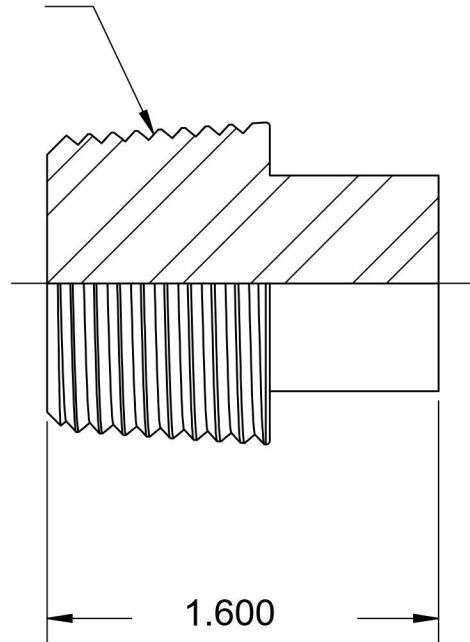

# 5406-SHP-32

Steel, SAE J531 Pipe Square Head Plug, 2" Male NPTF

2-11-1/2 NPTF

1.312  
**HEX**

6701 Cochran Road  
Solon, Ohio 44139  
Phone: (440) 248-1880  
Toll Free: 1-888-331-1523

**Temperature Rating**

-65°F to 500°F

**Pressure Rating**

2000psi

**Material**

C1045 / 12L14 Steel

**Finish**

Trivalent Zinc

**Industry Standards**

SAE J531, SAE J476  
ASTM B633

**Series**

**5406-SHP**

**Series Description**

SAE J531 Pipe Square Head Plug