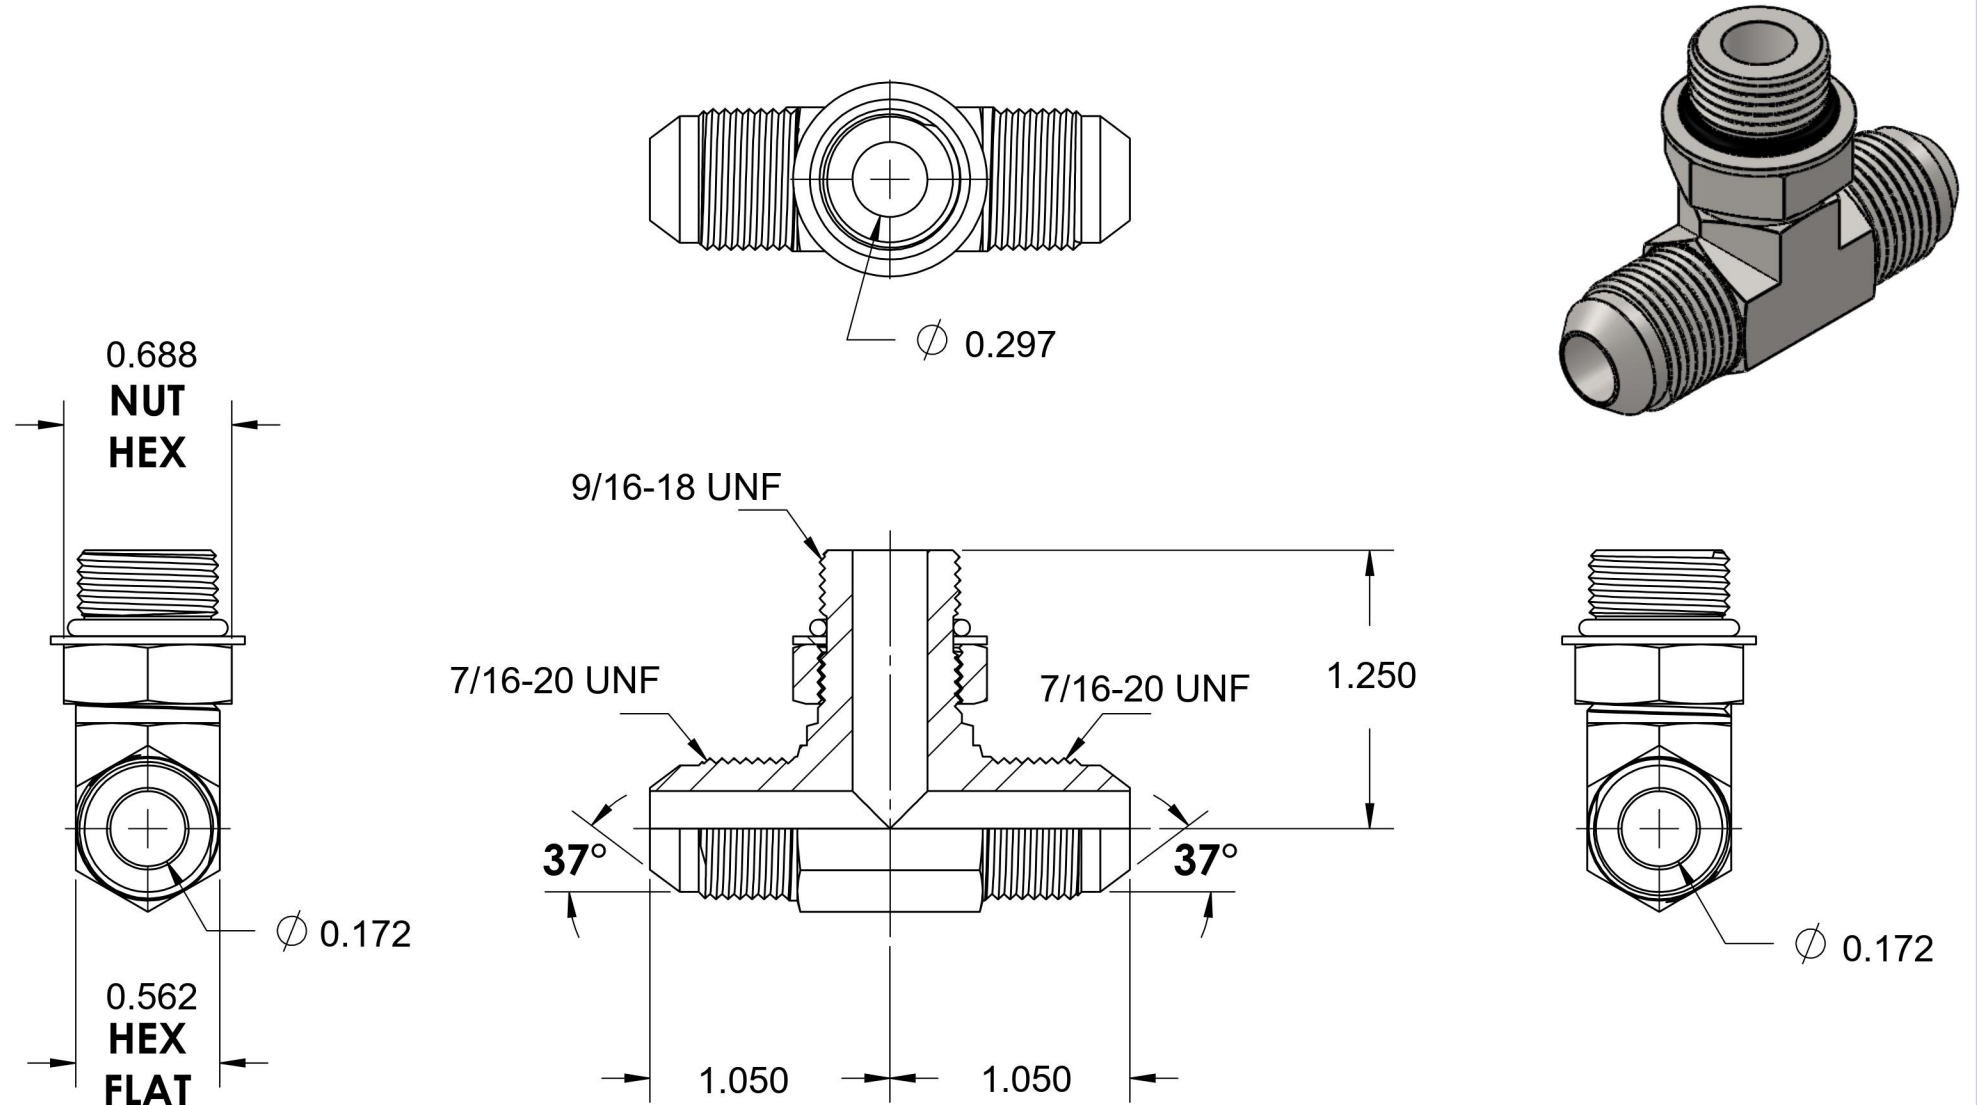

# 6803-04-04-06-NWO-SS

Stainless Steel, SAE J514 37° Flare Adjustable Port Branch Tee, 1/4" Male JIC x 1/4" Male JIC x 9/16-18 Male Adjustable ORB

6701 Cochran Road  
Solon, Ohio 44139  
Phone: (440) 248-1880  
Toll Free: 1-888-331-1523

**Temperature Rating**

-40°F to 250°F

**Pressure Rating**

5400 psi

**Material**

316/316L Stainless Steel

**Finish**

Passivated

**Industry Standards**

SAE J514, SAE J1926-3  
SAE J515

**Series**

6803-NWO-SS

**Series Description**

SAE J514 37° Flare Adjustable  
Port Branch Tee