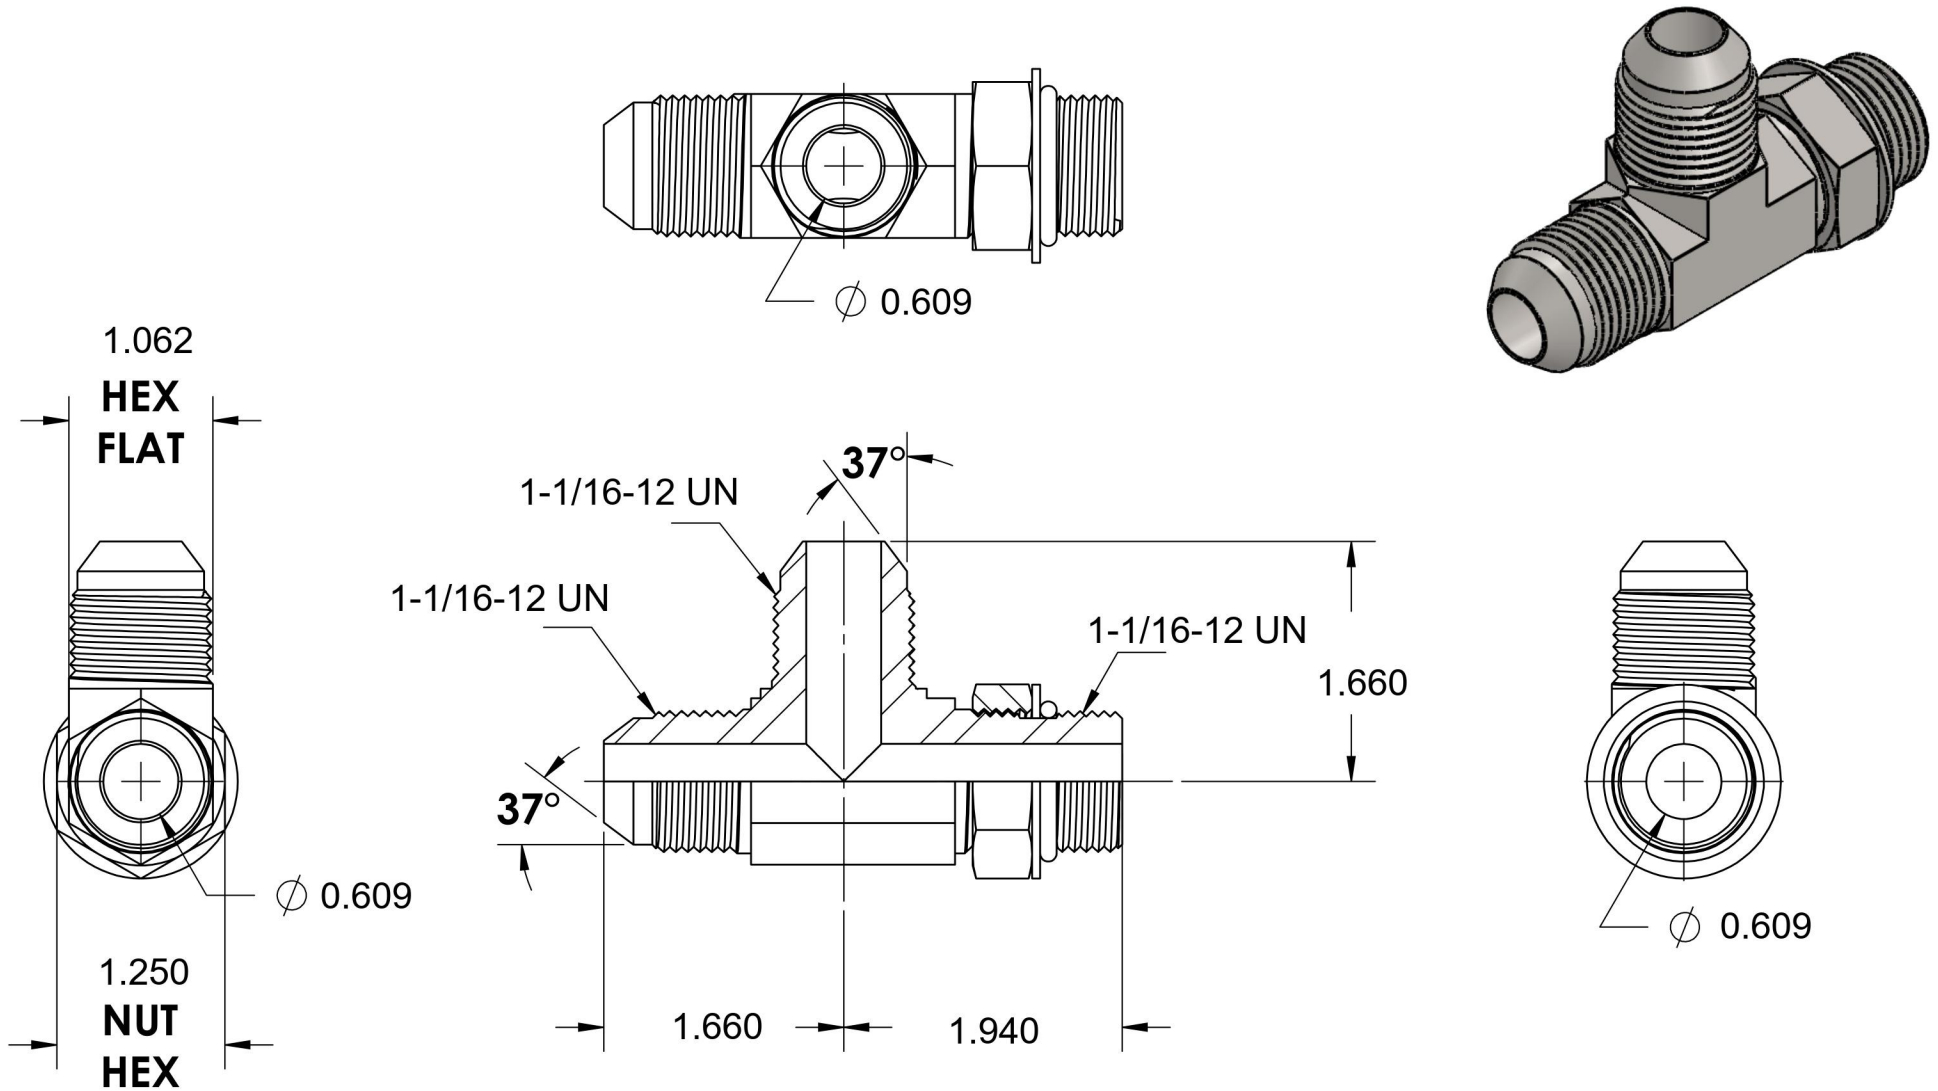

# 6804-12-12-NWO-SS

Stainless Steel, SAE J514 37° Flare Adjustable Port Run Tee, 3/4" Male JIC x 1-1/16-12 Male Adjustable ORB x 3/4" Male JIC

6701 Cochran Road  
Solon, Ohio 44139  
Phone: (440) 248-1880  
Toll Free: 1-888-331-1523

**Temperature Rating**

-40°F to 250°F

**Pressure Rating**

5400 psi

**Material**

316/316L Stainless Steel

**Finish**

Passivated

**Industry Standards**

SAE J514, SAE J1926-3  
SAE J515

**Series**

6804-NWO-SS

**Series Description**

SAE J514 37° Flare  
Adjustable Port Run Tee