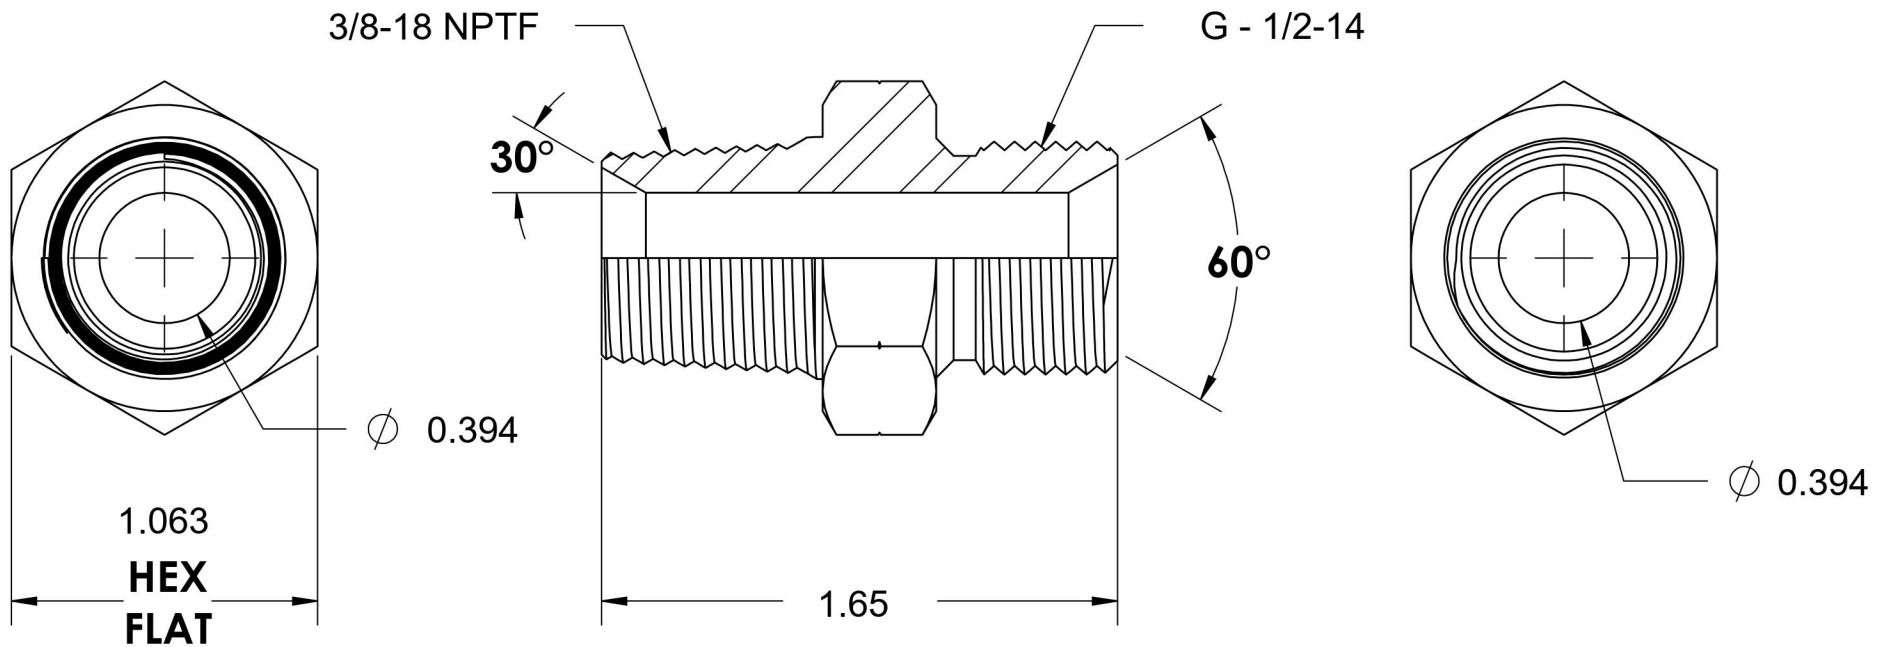

7032-06-08

Steel, SAE J476 Pipe Male BSPP Port/Line Adapter, 3/8" Male NPTF 30° x 1/2-14 Male BSPP 60° Line/Port

6701 Cochran Road
Solon, Ohio 44139
Phone: (440) 248-1880
Toll Free: 1-888-331-1523

Temperature Rating -65°F to 500°F	Material C1045 / 12L14 Steel	Industry Standards SAE J476, ISO 1179	Series 7032
Pressure Rating 2900 psi	Finish Trivalent Zinc	ISO 8434-6, ASTM B633	Series Description SAE J476 Pipe Male BSPP Port/Line Adapter