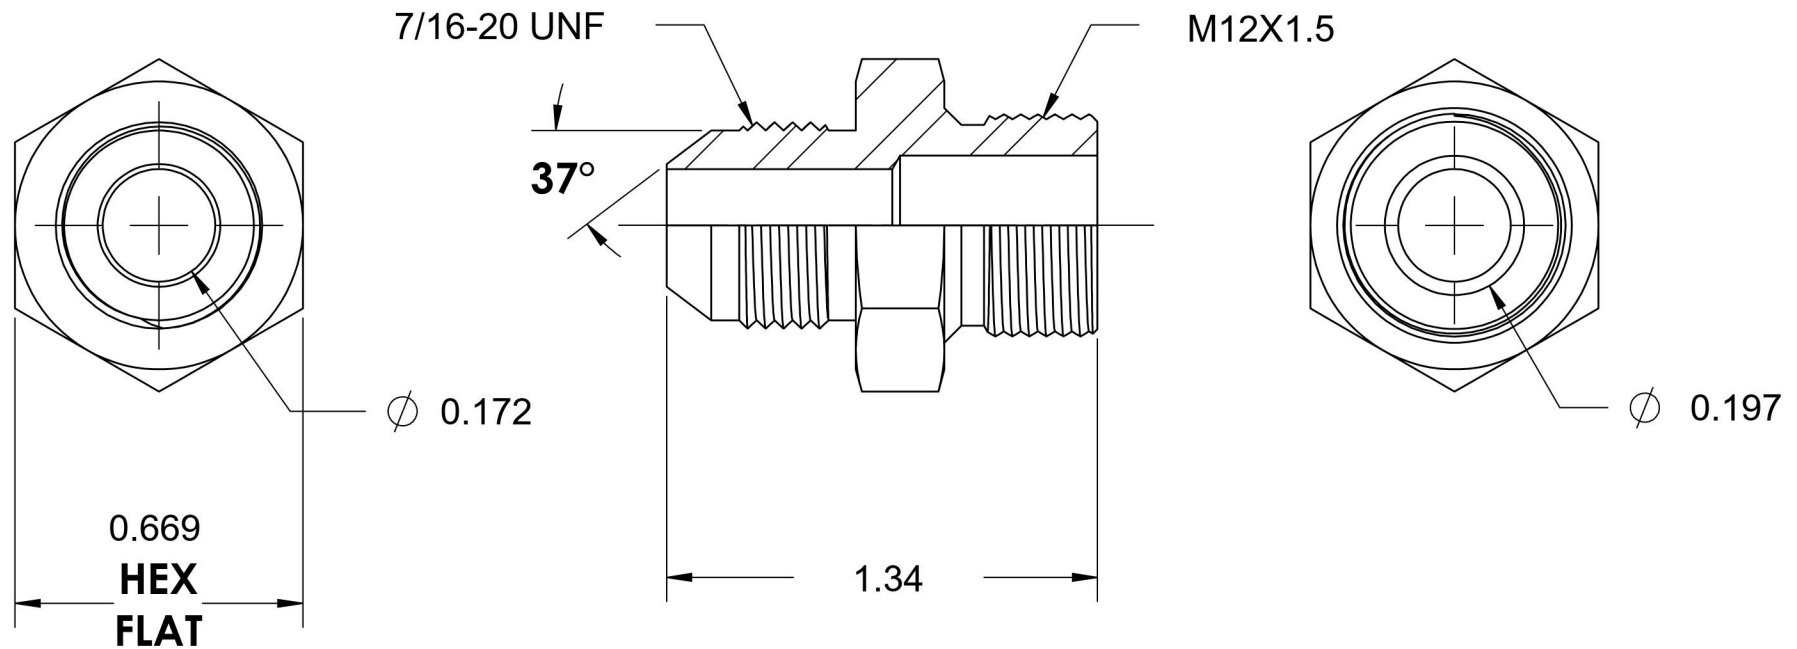

7005-04-12-SS

Stainless Steel, SAE J514 37° Flare Male Metric Port/Line Connector, 1/4" Male JIC x M12X1.5 Male Metric 60° Line/Port

6701 Cochran Road
Solon, Ohio 44139
Phone: (440) 248-1880
Toll Free: 1-888-331-1523

Temperature Rating -425°F to 1200°F	Material 316/316L Stainless Steel	Industry Standards SAE J514, ISO 9974	Series 7005-SS
Pressure Rating 6000 psi	Finish Passivated		Series Description SAE J514 37° Flare Male Metric Port/Line Connector