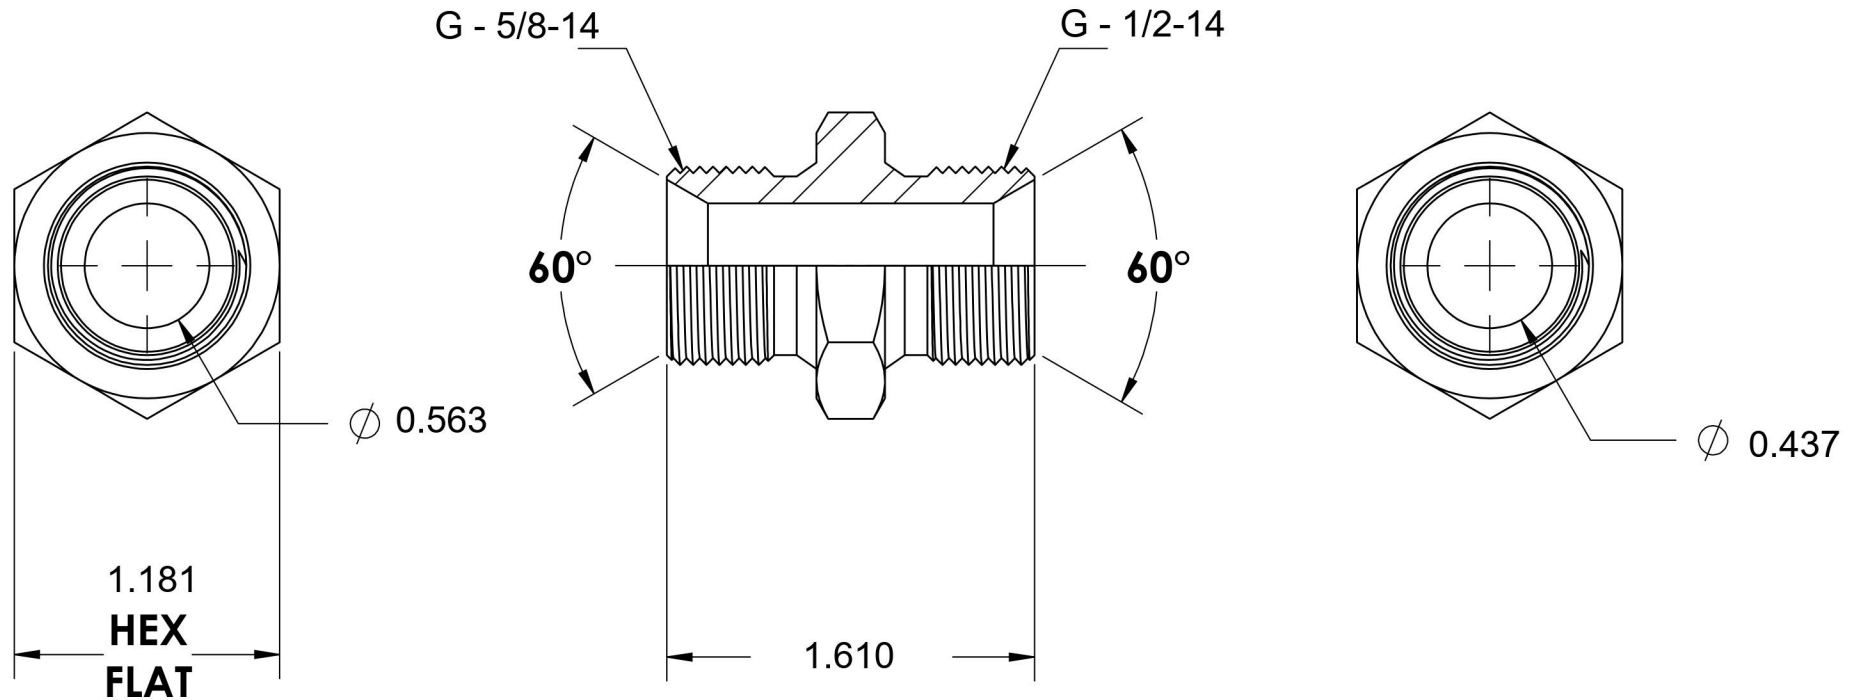

# 9022-10-08

Steel, ISO 1179 BSPP Port/Line Union, 5/8-14 Male BSPP 60° Line/Port x 1/2-14 Male BSPP 60° Line/Port

6701 Cochran Road  
Solon, Ohio 44139  
Phone: (440) 248-1880  
Toll Free: 1-888-331-1523

**Temperature Rating**

-65°F to 500°F

**Pressure Rating**

2900 psi

**Material**

C1045/12L14 Steel

**Finish**

Trivalent Zinc