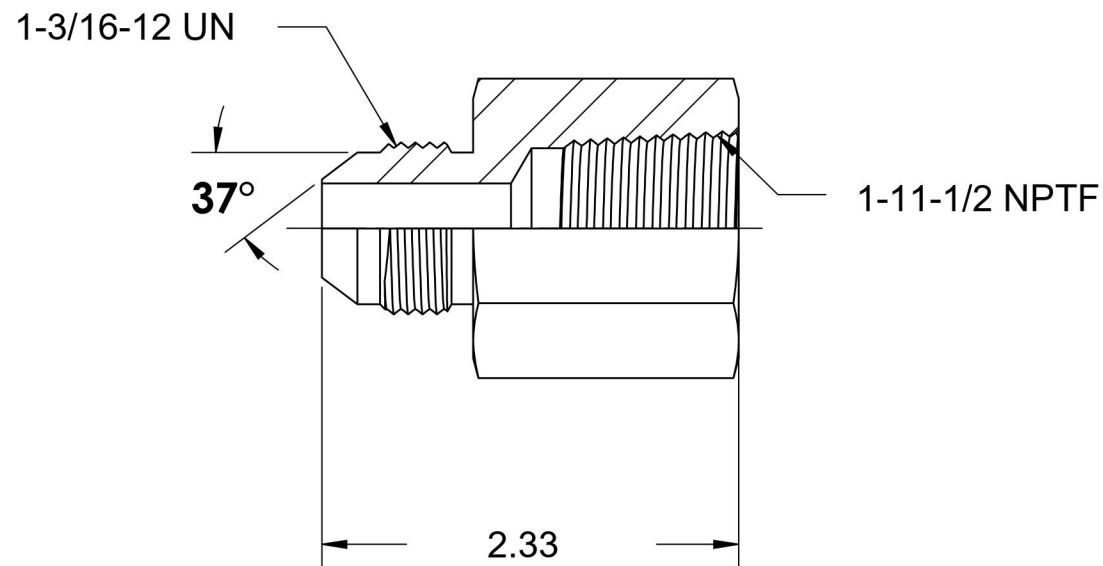

# 2405-14-16

Steel, SAE J514 Flared Tube Female Connector, 7/8" Male JIC x 1" Female NPTF

6701 Cochran Road  
Solon, Ohio 44139  
Phone: (440) 248-1880  
Toll Free: 1-888-331-1523