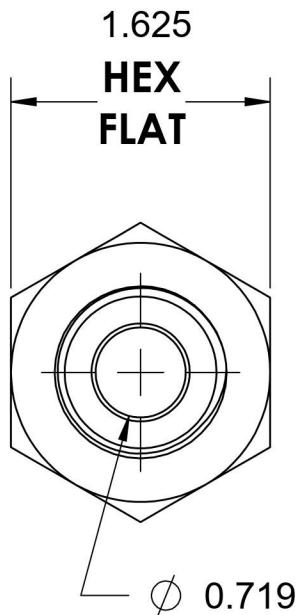

# 2405-14-16

Steel, SAE J514 Flared Tube Female Connector, 7/8" Male JIC x 1" Female NPTF

6701 Cochran Road  
Solon, Ohio 44139  
Phone: (440) 248-1880  
Toll Free: 1-888-331-1523