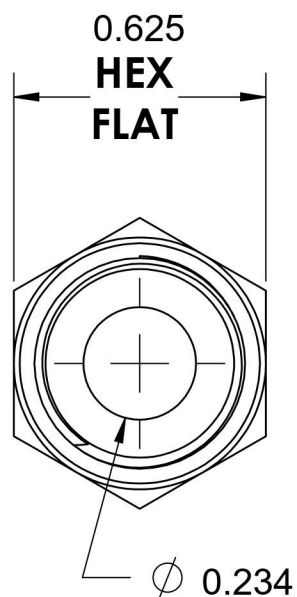

# 6401-05-04-O-SS

Stainless Steel, SAE J1926 O-Ring Boss Male Adapter, 1/2-20 Male ORB x 1/4" Male NPTF 30°

6701 Cochran Road  
Solon, Ohio 44139  
Phone: (440) 248-1880  
Toll Free: 1-888-331-1523