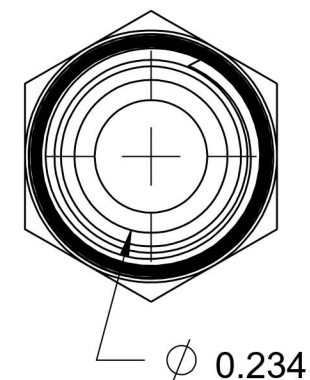

# 6401-05-04-O-SS

Stainless Steel, SAE J1926 O-Ring Boss Male Adapter, 1/2-20 Male ORB x 1/4" Male NPTF 30°

6701 Cochran Road  
Solon, Ohio 44139  
Phone: (440) 248-1880  
Toll Free: 1-888-331-1523