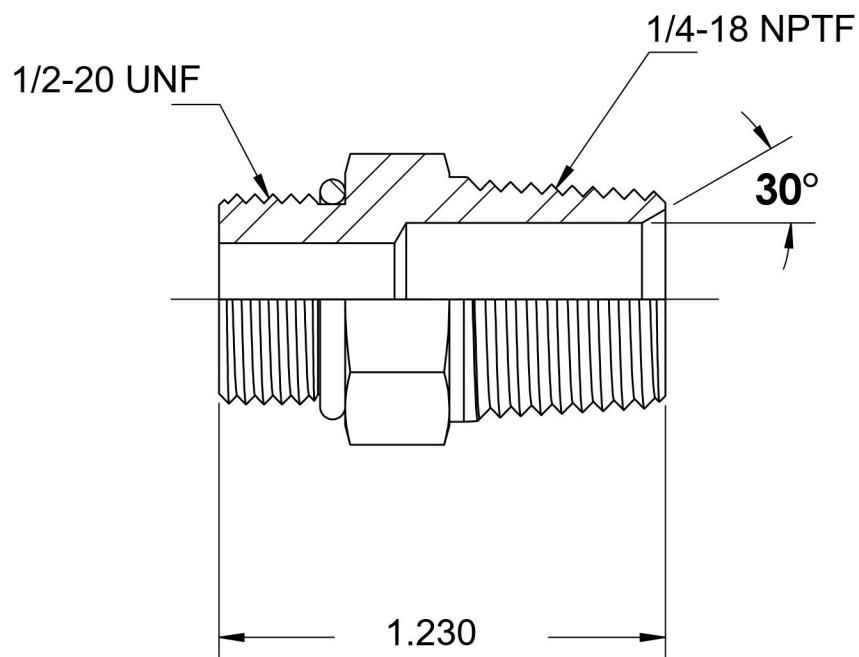

# 6401-05-04-O-SS

Stainless Steel, SAE J1926 O-Ring Boss Male Adapter, 1/2-20 Male ORB x 1/4" Male NPTF 30°

6701 Cochran Road  
Solon, Ohio 44139  
Phone: (440) 248-1880  
Toll Free: 1-888-331-1523