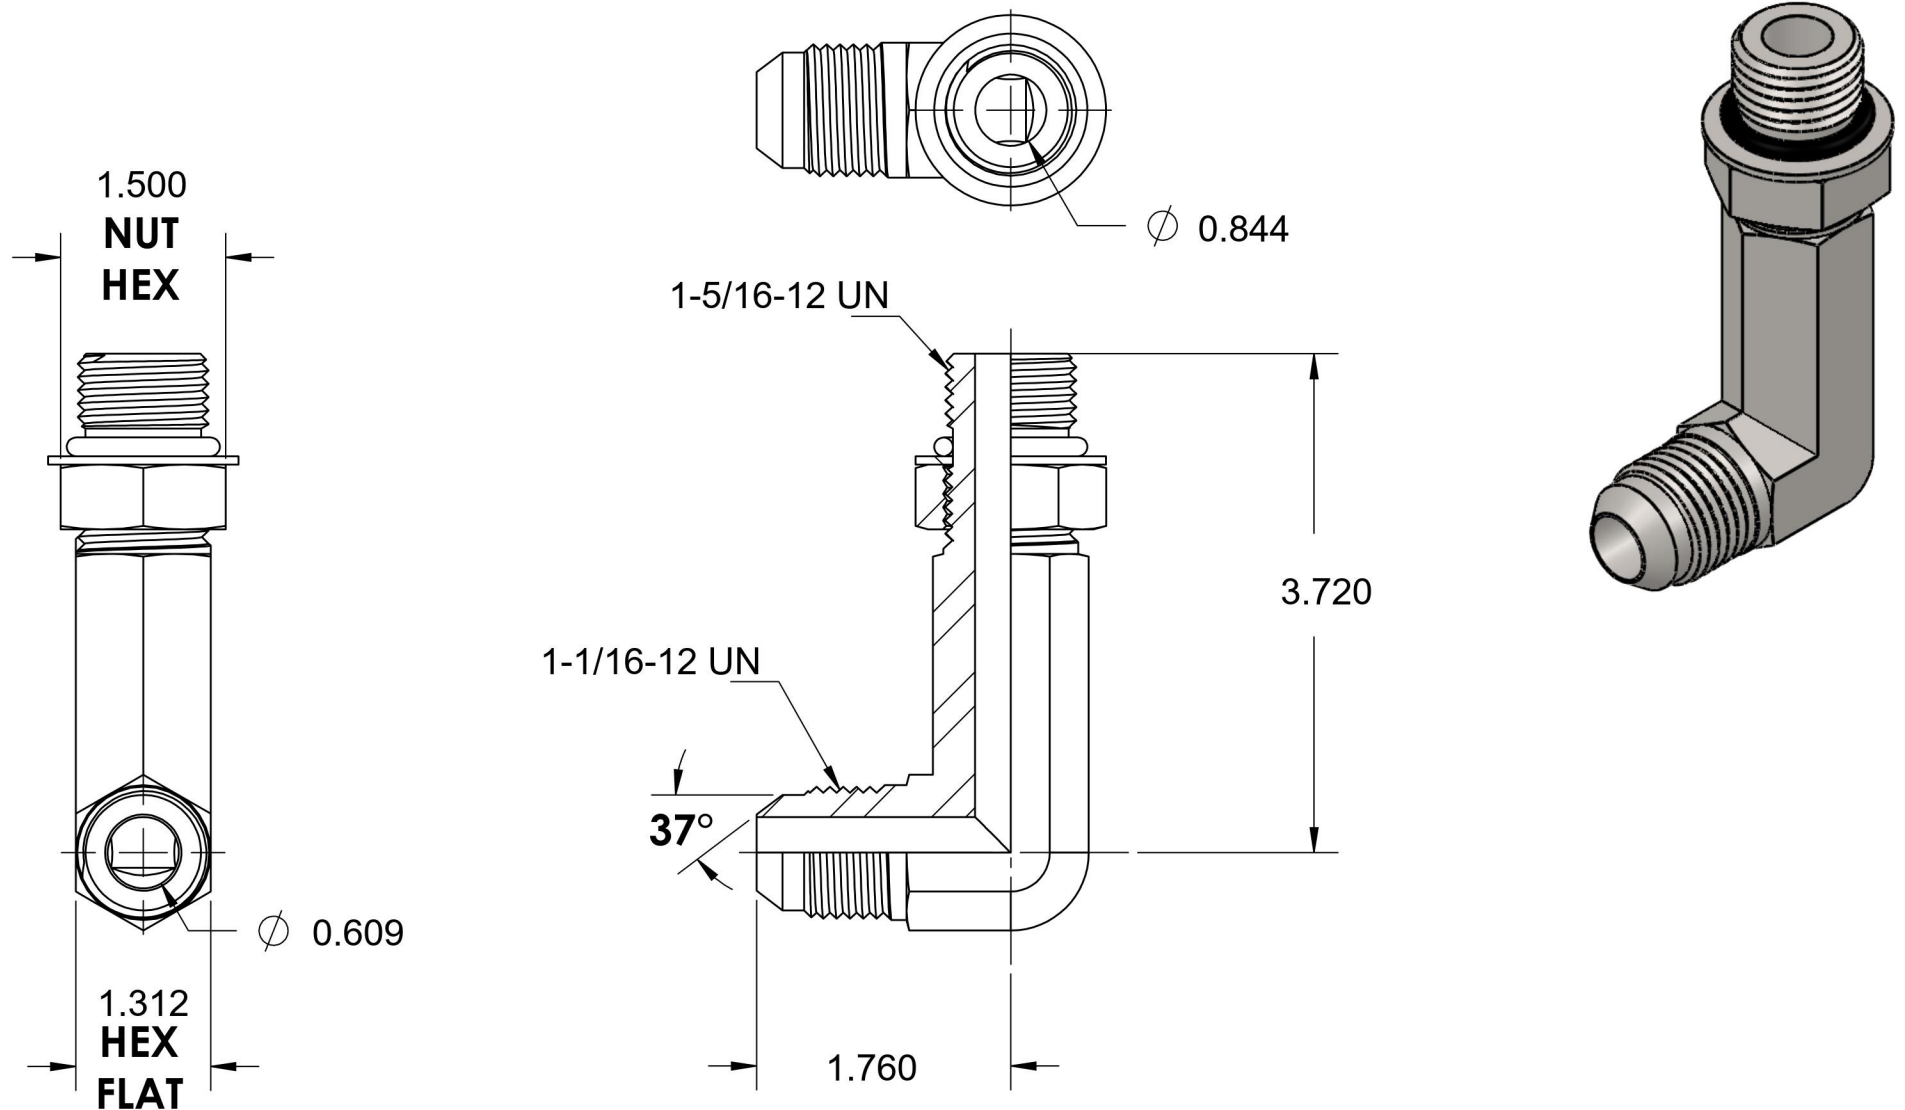

# 6801-LL-12-16-NWO-FG

Steel, SAE J514 37° Flare 90° Extra Long Adjustable Port Elbow, 3/4" Male JIC x 1-5/16-12 Male Adjustable ORB

6701 Cochran Road  
Solon, Ohio 44139  
Phone: (440) 248-1880  
Toll Free: 1-888-331-1523

<b>Temperature Rating</b>	<b>Material</b>	<b>Industry Standards</b>	<b>Series</b>
-40°F to 250°F	C1045 Steel	SAE J1453, SAE J1926-3 SAE J515, ASTM B633	<b>6801-LL-NWO-FG</b>
<b>Pressure Rating</b>	<b>Finish</b>		<b>Series Description</b>
4000 psi	Trivalent Zinc		SAE J514 37° Flare 90° Extra Long Adjustable Port Elbow