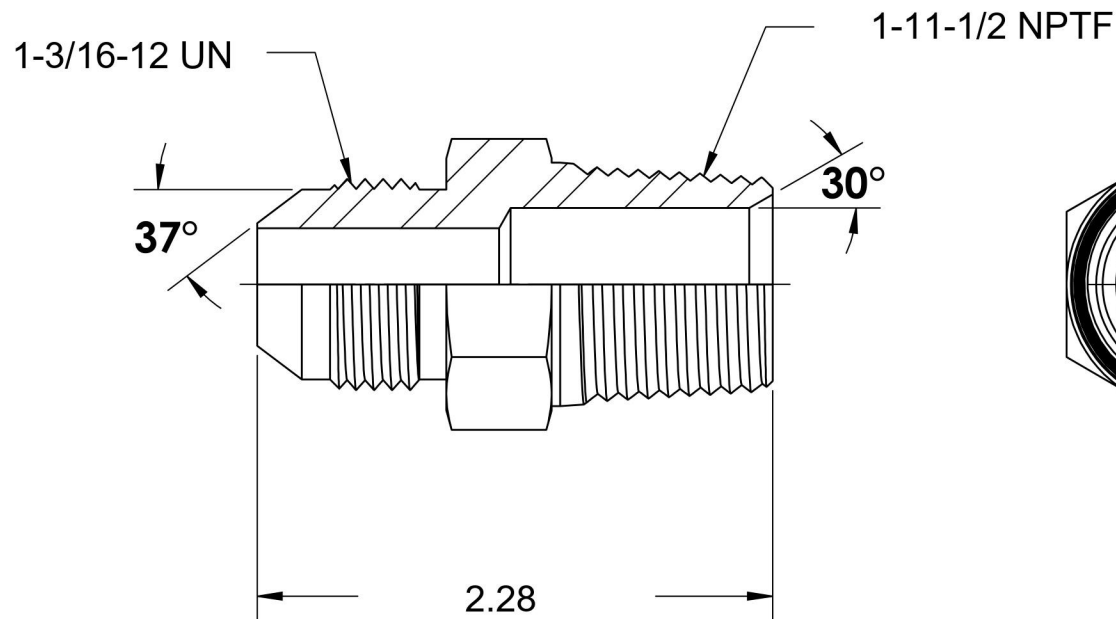

2404-14-16

Steel, SAE J514 37° Flare Male Connector, 7/8" Male JIC x 1" Male NPTF 30°

6701 Cochran Road
Solon, Ohio 44139
Phone: (440) 248-1880
Toll Free: 1-888-331-1523

Temperature Rating

-65°F to 500°F

Pressure Rating

2404

Series Description

SAE J514 37° Flare Male Connector