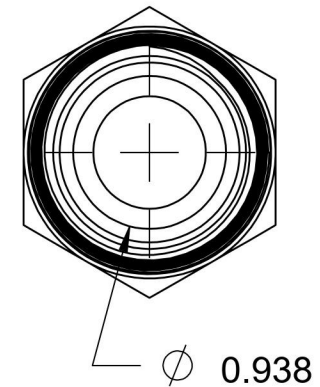

2404-14-16

Steel, SAE J514 37° Flare Male Connector, 7/8" Male JIC x 1" Male NPTF 30°

6701 Cochran Road
Solon, Ohio 44139
Phone: (440) 248-1880
Toll Free: 1-888-331-1523

Temperature Rating

-65°F to 500°F

Pressure Rating

2404

Series Description

SAE J514 37° Flare Male Connector