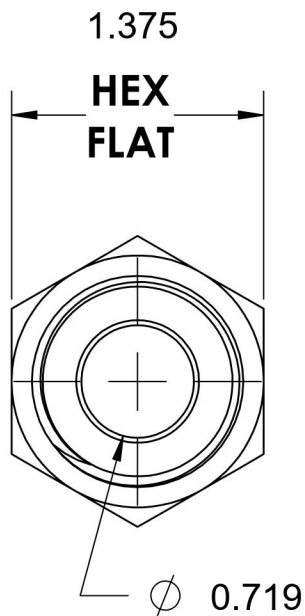

2404-14-16

Steel, SAE J514 37° Flare Male Connector, 7/8" Male JIC x 1" Male NPTF 30°

6701 Cochran Road
Solon, Ohio 44139
Phone: (440) 248-1880
Toll Free: 1-888-331-1523

Temperature Rating

-65°F to 500°F

Pressure Rating

2404

Series Description

SAE J514 37° Flare Male Connector