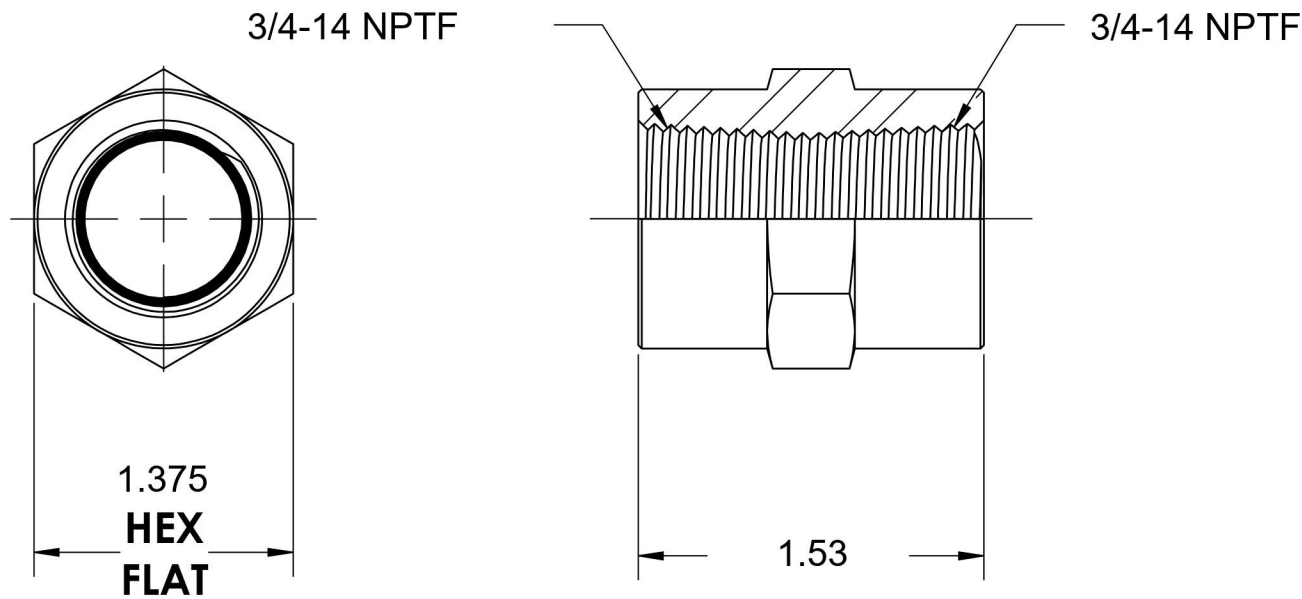

5000-12-12-B

Brass, SAE J514 Pipe Hex Coupling, 3/4" Female NPTF x 3/4" Female NPTF

6701 Cochran Road
Solon, Ohio 44139
Phone: (440) 248-1880
Toll Free: 1-888-331-1523

Temperature Rating -325°F to 400°F	Material C36000 Brass	Industry Standards SAE J514 , SAE J476	Series 5000-B
Pressure Rating 3200 psi	Finish Natural Finish		Series Description SAE J514 Pipe Hex Coupling