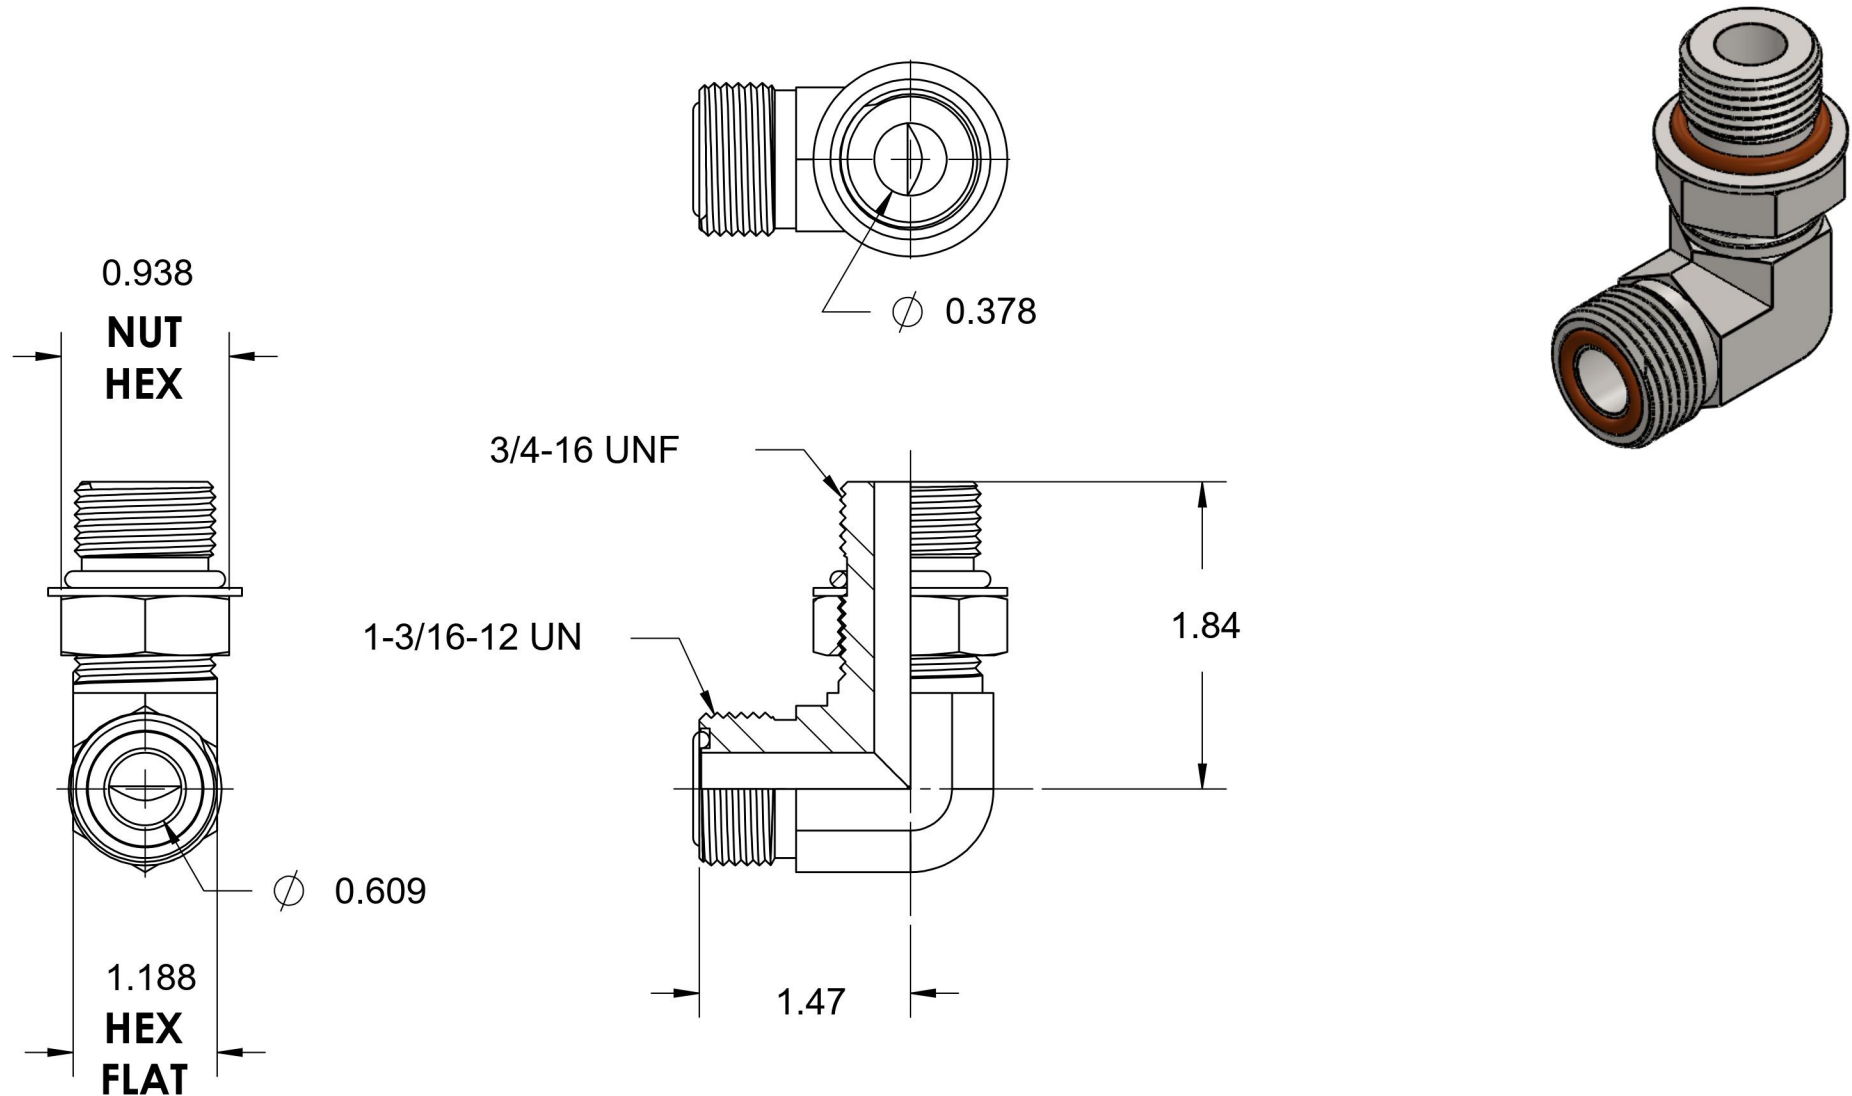

# FS6801-12-08-NWO-FG-VITON

Steel, SAE J1453 O-Ring Face Seal 90° Adjustable Port Elbow, 3/4" Male ORFS x 3/4-16 Male Adjustable ORB, FKM Seal

6701 Cochran Road  
Solon, Ohio 44139  
Phone: (440) 248-1880  
Toll Free: 1-888-331-1523

<b>Temperature Rating</b>	<b>Material</b>	<b>Industry Standards</b>	<b>Series</b>
-15°F to 400°F	C1045 Steel	SAE J1453, SAE J1926-2 ASTM B633	FS6801-NWO-FG-VITON
<b>Pressure Rating</b>	<b>Finish</b>		<b>Series Description</b>
6000 psi	Trivalent Zinc		SAE J1453 O-Ring Face Seal 90° Adjustable Port Elbow