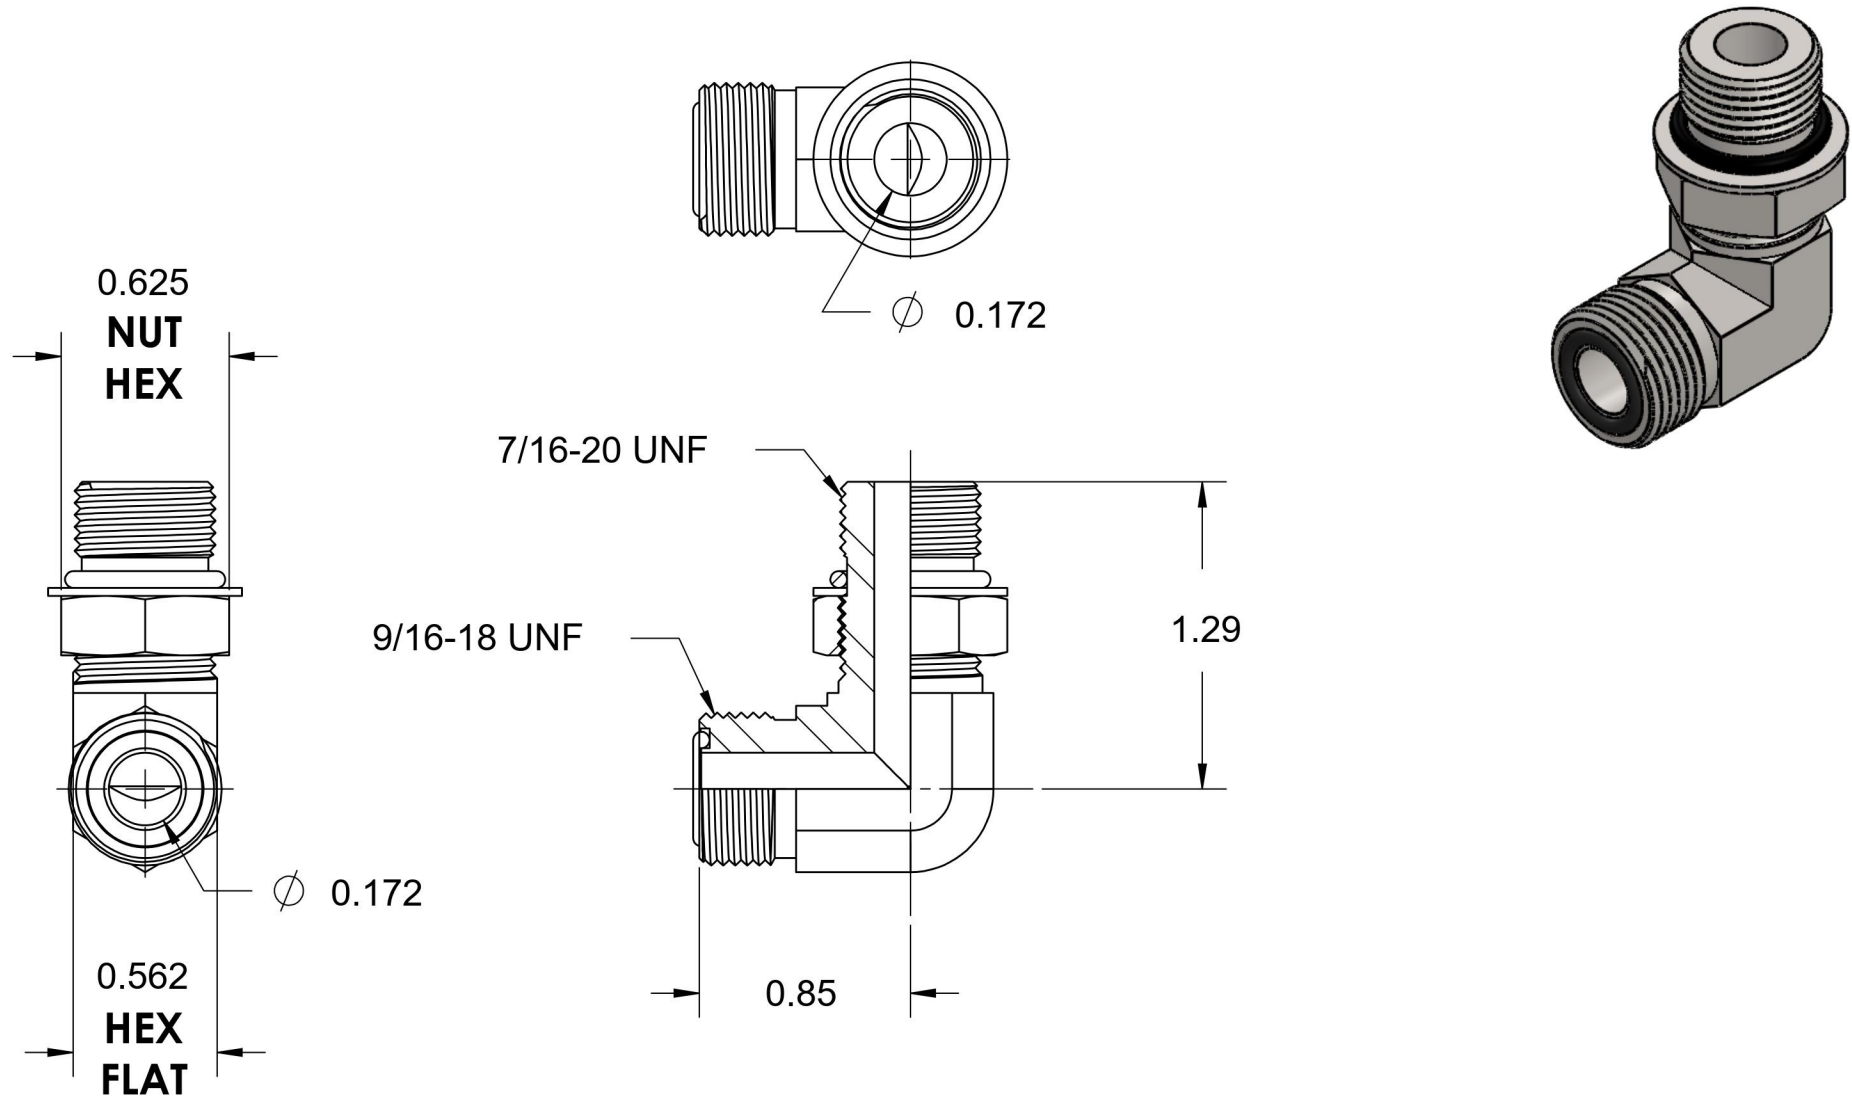

# FS6801-04-04-NWO-FG

Steel, SAE J1453 O-Ring Face Seal 90° Adjustable Port Elbow, 1/4" Male ORFS x 7/16-20 Male Adjustable ORB

6701 Cochran Road  
Solon, Ohio 44139  
Phone: (440) 248-1880  
Toll Free: 1-888-331-1523

**Temperature Rating**

-40°F to 250°F

**Pressure Rating**

6000 psi

**Material**

C1045 Steel

**Finish**

Trivalent Zinc

**Industry Standards**

SAE J1453, SAE J1926-2  
ASTM B633

**Series**

FS6801-NWO-FG

**Series Description**

SAE J1453 O-Ring Face Seal  
90° Adjustable Port Elbow