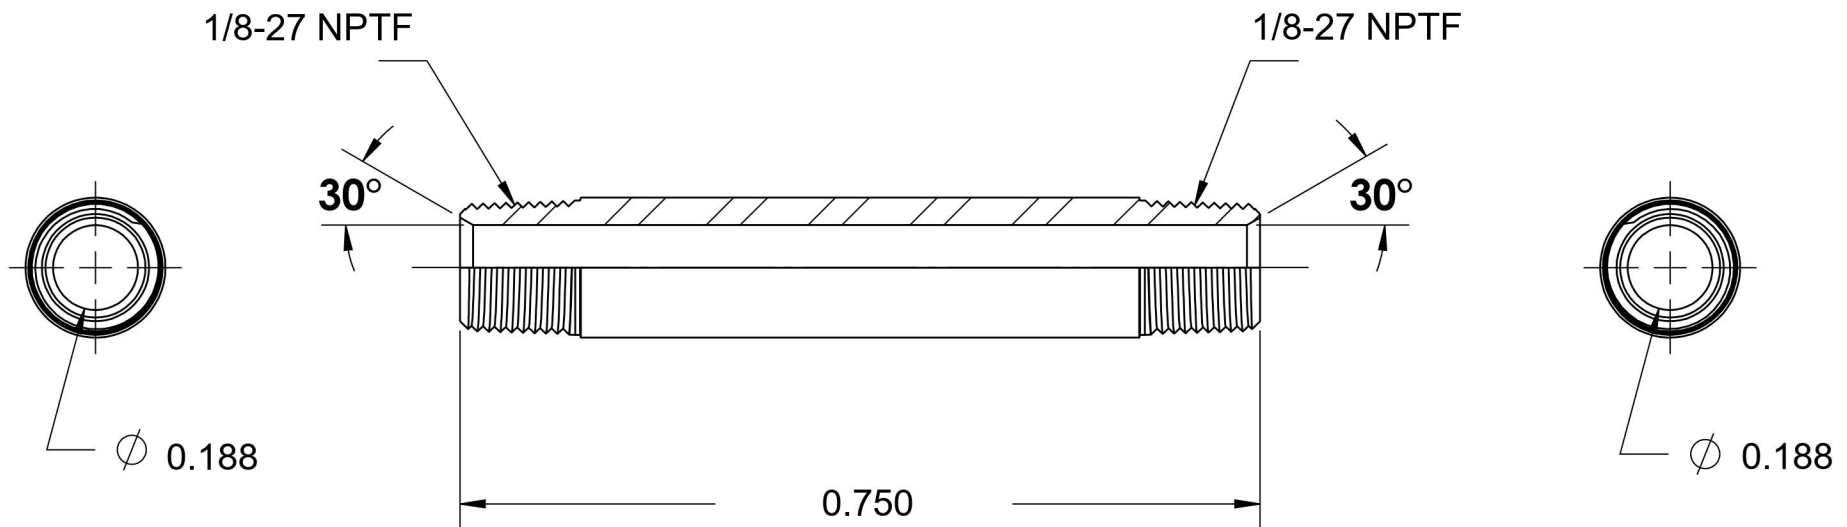

5404-N-02X0.750

Steel, SAE J514 Pipe Long Nipple, 1/8" Male NPTF 30° x 1/8" Male NPTF 30°

6701 Cochran Road
Solon, Ohio 44139
Phone: (440) 248-1880
Toll Free: 1-888-331-1523

Temperature Rating

-65°F to 500°F

Pressure Rating

6000 psi

Material

C1045/12L14 Steel

Finish

Trivalent Zinc

Industry Standards

SAE J514, SAE J476
ASTM B633

Series

5404-N

Series Description

SAE J514 Pipe Long Nipple