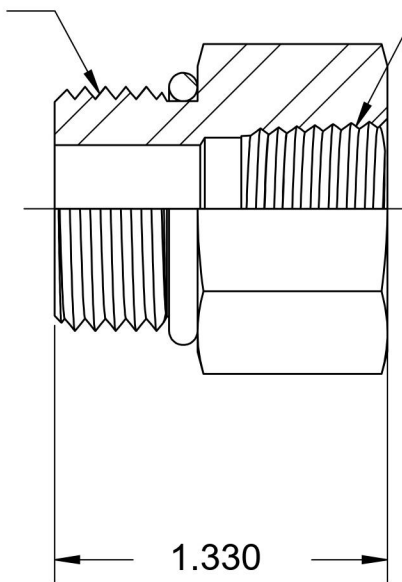

# 6405-06-06-O-SS

Stainless Steel, SAE J1926 O-Ring Boss Female Adapter, 9/16-18 Male ORB x 3/8" Female NPTF

9/16-18 UNF

3/8-18 NPTF

1.330

6701 Cochran Road  
Solon, Ohio 44139  
Phone: (440) 248-1880  
Toll Free: 1-888-331-1523

<b>Temperature Rating</b>	<b>Material</b>	<b>Industry Standards</b>	<b>Series</b>
-40°F to 250°F	316/316L Stainless Steel	SAE J1926-3, SAE J476	6405-O-SS
<b>Pressure Rating</b>	<b>Finish</b>	SAE J515	<b>Series Description</b>
6000 psi	Passivated		SAE J1926 O-Ring Boss Female Adapter