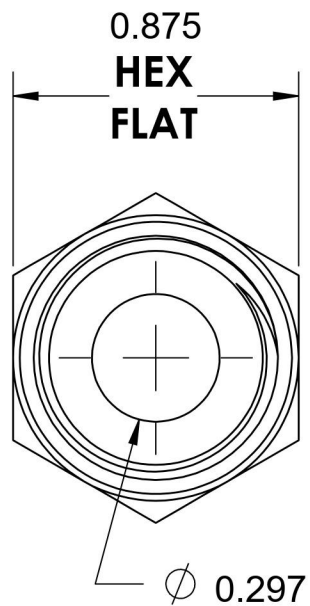

# 6405-06-06-O-SS

Stainless Steel, SAE J1926 O-Ring Boss Female Adapter, 9/16-18 Male ORB x 3/8" Female NPTF

9/16-18 UNF

3/8-18 NPTF

1.330

6701 Cochran Road  
Solon, Ohio 44139  
Phone: (440) 248-1880  
Toll Free: 1-888-331-1523

<b>Temperature Rating</b>	<b>Material</b>	<b>Industry Standards</b>	<b>Series</b>
-40°F to 250°F	316/316L Stainless Steel	SAE J1926-3, SAE J476	6405-O-SS
<b>Pressure Rating</b>	<b>Finish</b>	SAE J515	<b>Series Description</b>
6000 psi	Passivated		SAE J1926 O-Ring Boss Female Adapter