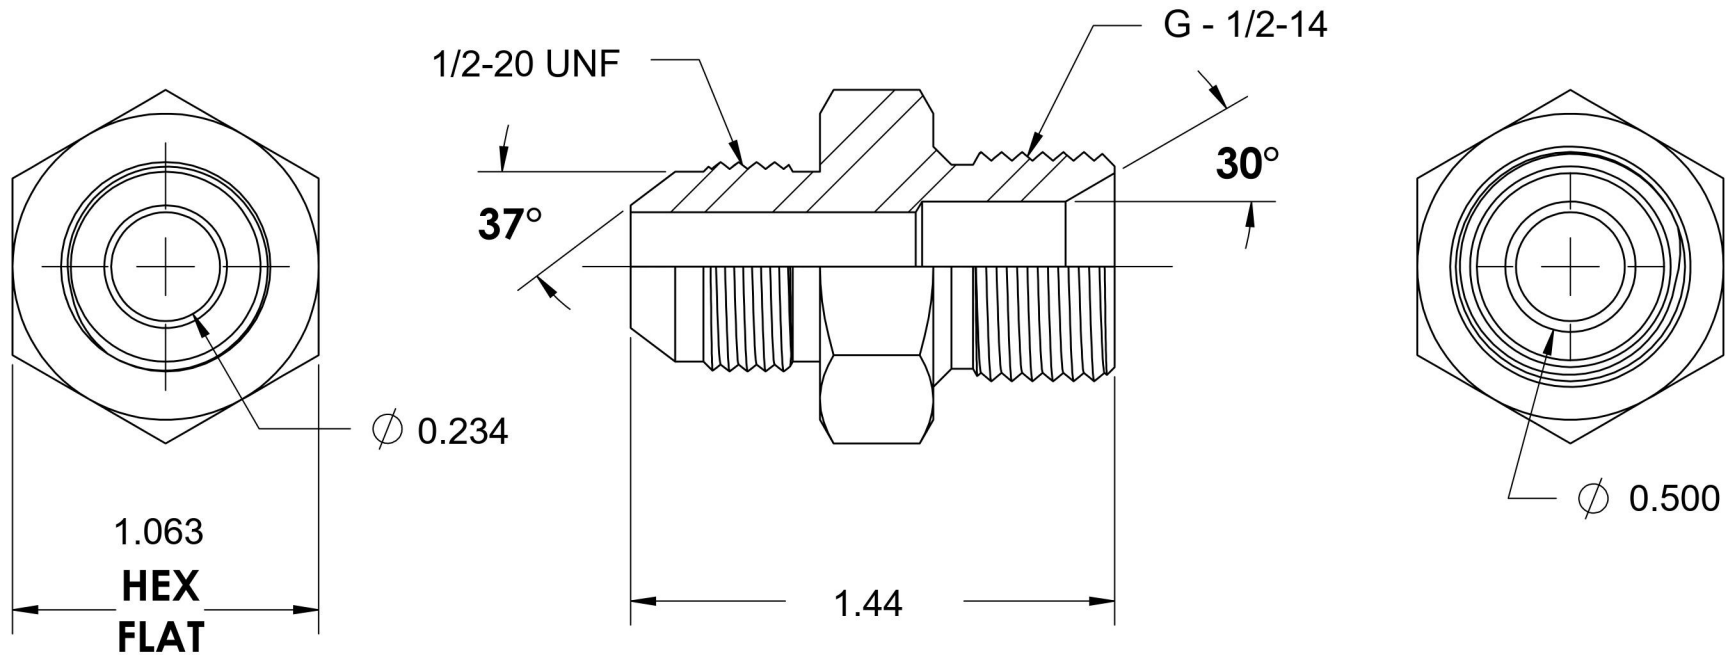

# 7002-05-08-SS

Stainless Steel, SAE J514 37° Flare Male BSPP Port/Line Connector, 5/16" Male JIC x 1/2-14 Male BSPP 60° Line/Port

6701 Cochran Road  
Solon, Ohio 44139  
Phone: (440) 248-1880  
Toll Free: 1-888-331-1523

<b>Temperature Rating</b>	<b>Material</b>	<b>Industry Standards</b>	<b>Series</b>
-425°F to 1200°F	316/316L Stainless Steel	SAE J514, ISO 1179	7002-SS
<b>Pressure Rating</b>	<b>Finish</b>	ISO 8434-6	<b>Series Description</b>
2900 psi	Passivated		SAE J514 37° Flare Male BSPP Port/Line Connector