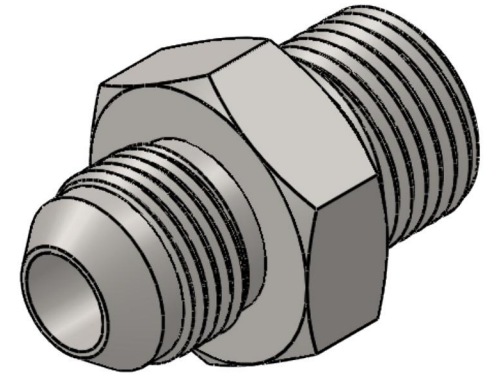

# 7002-05-08-SS

Stainless Steel, SAE J514 37° Flare Male BSPP Port/Line Connector, 5/16" Male JIC x 1/2-14 Male BSPP 60° Line/Port

6701 Cochran Road  
Solon, Ohio 44139  
Phone: (440) 248-1880  
Toll Free: 1-888-331-1523

<b>Temperature Rating</b>	<b>Material</b>	<b>Industry Standards</b>	<b>Series</b>
-425°F to 1200°F	316/316L Stainless Steel	SAE J514, ISO 1179	7002-SS
<b>Pressure Rating</b>	<b>Finish</b>	ISO 8434-6	<b>Series Description</b>
2900 psi	Passivated		SAE J514 37° Flare Male BSPP Port/Line Connector