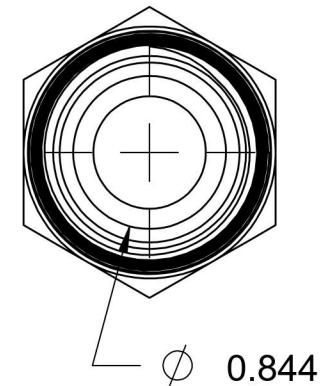

2404-16-16-SS

Stainless Steel, SAE J514 37° Flare Male Connector, 1" Male JIC x 1" Male NPTF 30°

6701 Cochran Road
Solon, Ohio 44139
Phone: (440) 248-1880
Toll Free: 1-888-331-1523

Temperature Rating -425°F to 1200°F	Material 316/316L Stainless Steel	Industry Standards SAE J514 , SAE J476	Series 2404-SS
Pressure Rating 4500 psi	Finish Passivated		Series Description SAE J514 37° Flare Male Connector