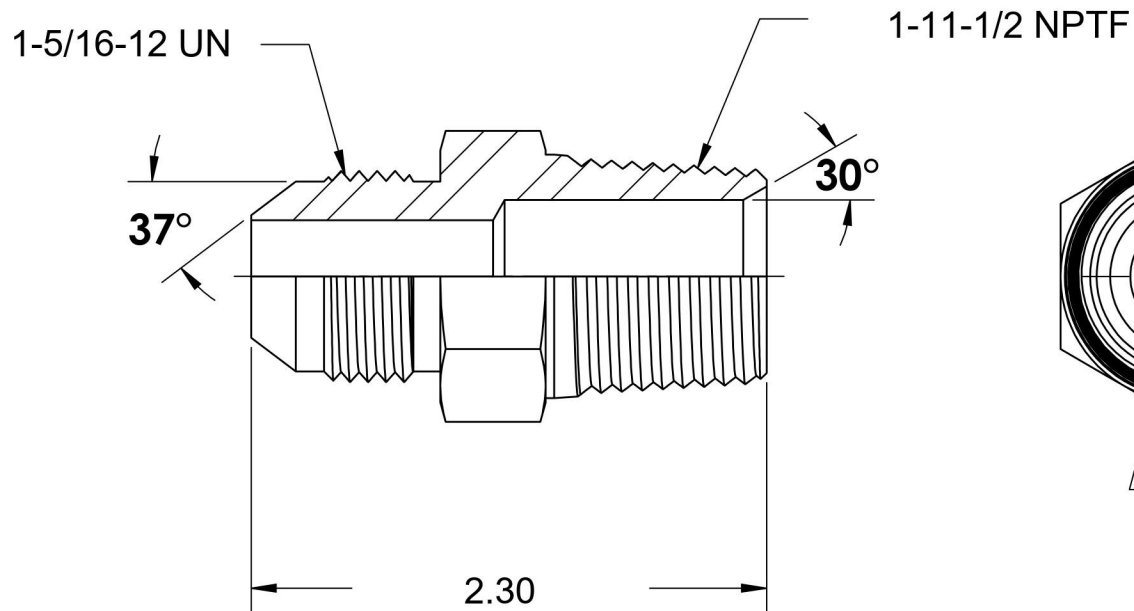

2404-16-16-SS

Stainless Steel, SAE J514 37° Flare Male Connector, 1" Male JIC x 1" Male NPTF 30°

6701 Cochran Road
Solon, Ohio 44139
Phone: (440) 248-1880
Toll Free: 1-888-331-1523

Temperature Rating -425°F to 1200°F	Material 316/316L Stainless Steel	Industry Standards SAE J514 , SAE J476	Series 2404-SS
Pressure Rating 4500 psi	Finish Passivated		Series Description SAE J514 37° Flare Male Connector