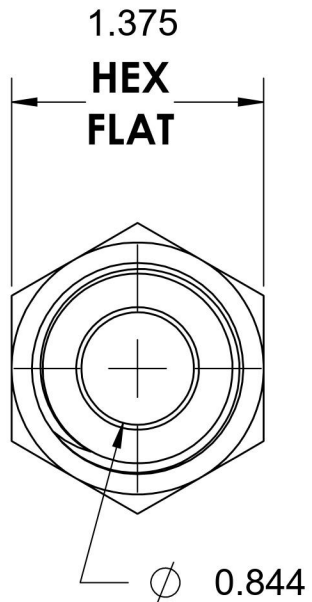

2404-16-16-SS

Stainless Steel, SAE J514 37° Flare Male Connector, 1" Male JIC x 1" Male NPTF 30°

6701 Cochran Road
Solon, Ohio 44139
Phone: (440) 248-1880
Toll Free: 1-888-331-1523

Temperature Rating -425°F to 1200°F	Material 316/316L Stainless Steel	Industry Standards SAE J514 , SAE J476	Series 2404-SS
Pressure Rating 4500 psi	Finish Passivated		Series Description SAE J514 37° Flare Male Connector