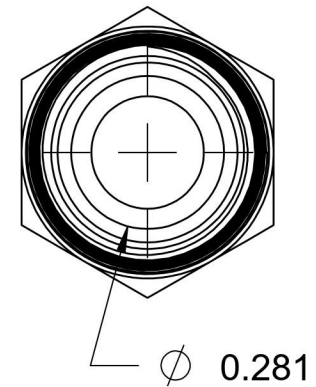

2404-08-04-B

Brass, SAE J514 37° Flare Male Connector, 1/2" Male JIC x 1/4" Male NPTF 30°

6701 Cochran Road
Solon, Ohio 44139
Phone: (440) 248-1880
Toll Free: 1-888-331-1523

Temperature Rating -325°F to 400°F	Material C360 Brass	Industry Standards SAE J514 , SAE J476	Series 2404-B
Pressure Rating 3300 psi	Finish Natural Finish		Series Description SAE J514 37° Flare Male Connector