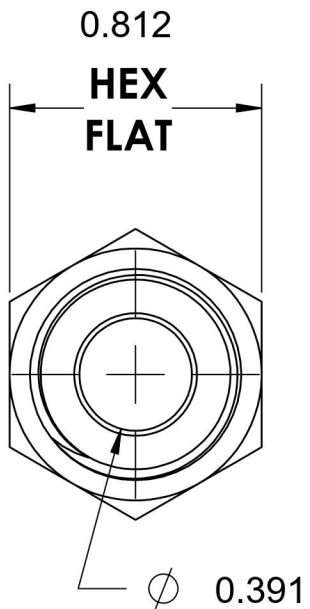

2404-08-04-B

Brass, SAE J514 37° Flare Male Connector, 1/2" Male JIC x 1/4" Male NPTF 30°

6701 Cochran Road
Solon, Ohio 44139
Phone: (440) 248-1880
Toll Free: 1-888-331-1523

Temperature Rating -325°F to 400°F	Material C360 Brass	Industry Standards SAE J514 , SAE J476	Series 2404-B
Pressure Rating 3300 psi	Finish Natural Finish		Series Description SAE J514 37° Flare Male Connector