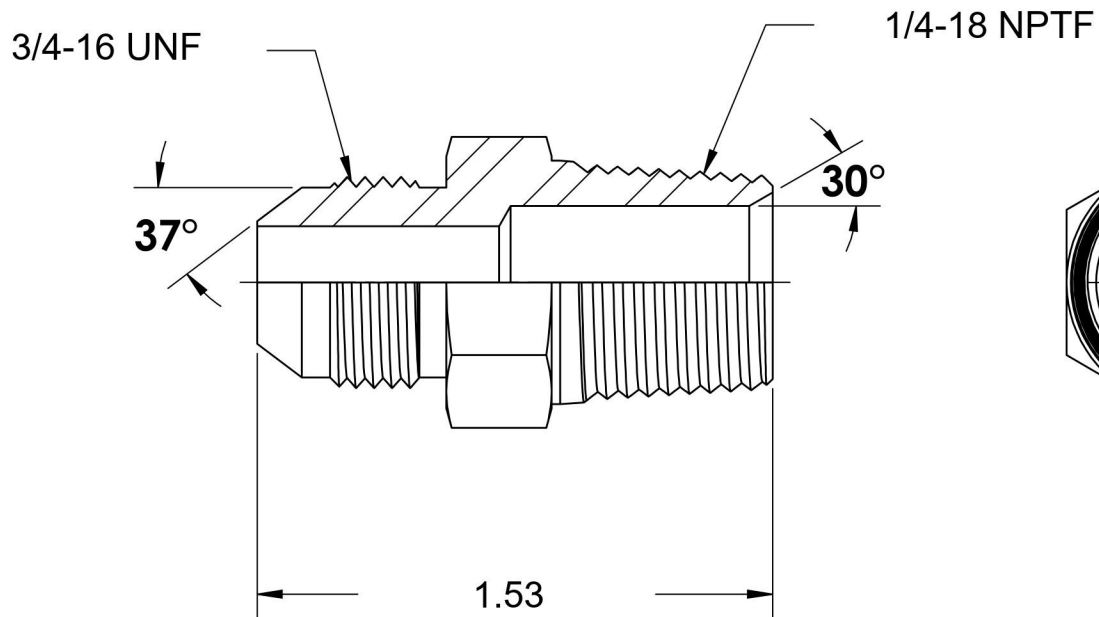

2404-08-04-B

Brass, SAE J514 37° Flare Male Connector, 1/2" Male JIC x 1/4" Male NPTF 30°

6701 Cochran Road
Solon, Ohio 44139
Phone: (440) 248-1880
Toll Free: 1-888-331-1523

Temperature Rating -325°F to 400°F	Material C360 Brass	Industry Standards SAE J514 , SAE J476	Series 2404-B
Pressure Rating 3300 psi	Finish Natural Finish		Series Description SAE J514 37° Flare Male Connector