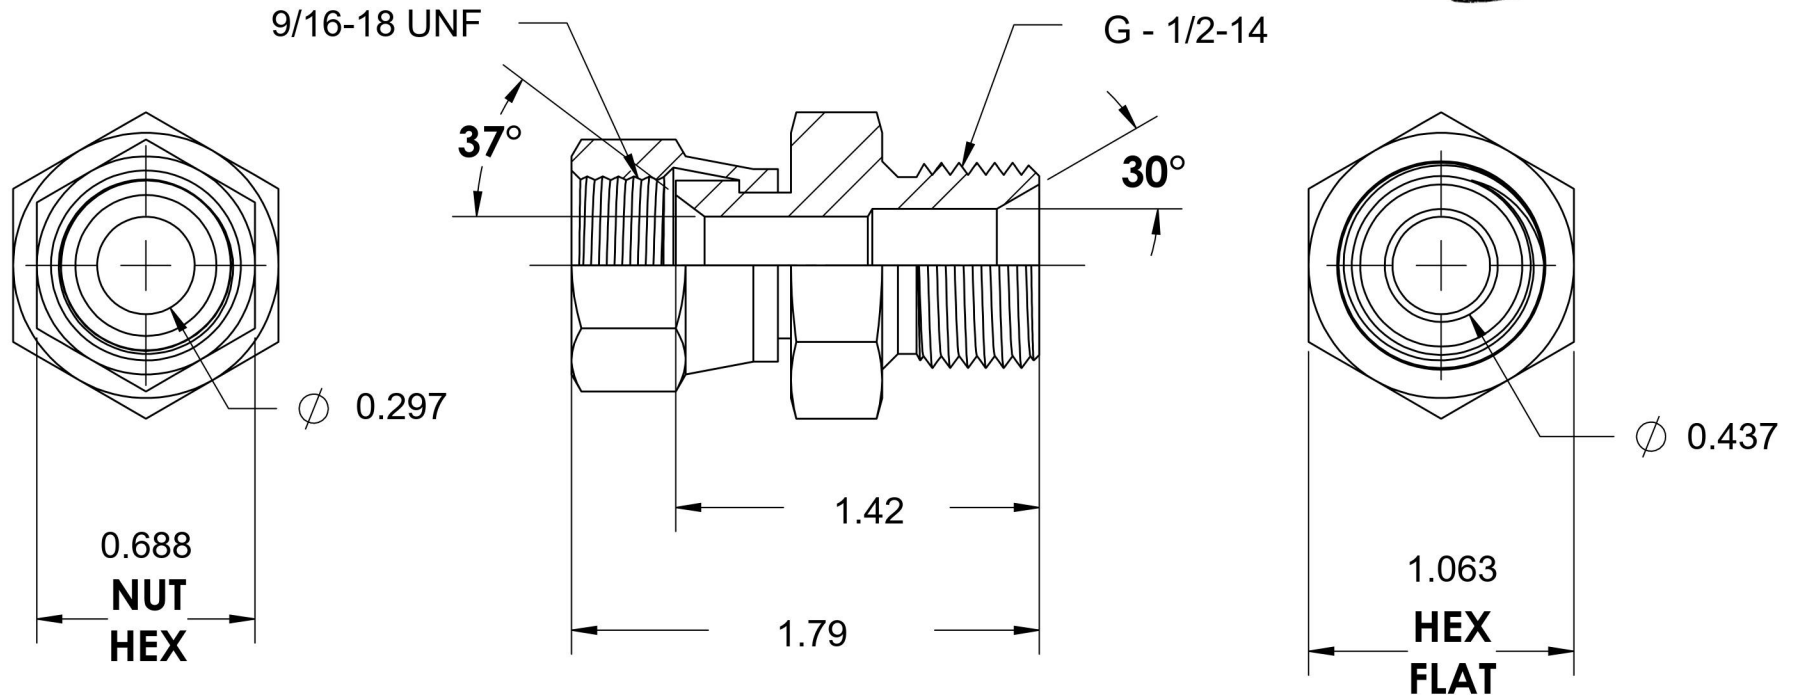

7022-06-08

Steel, SAE J514 37° Flare Swivel Male BSPB Port/Line Connector, 3/8" Female JIC Swivel x 1/2-14 Male BSPB 60° Line/Port

6701 Cochran Road
Solon, Ohio 44139
Phone: (440) 248-1880
Toll Free: 1-888-331-1523

Temperature Rating

-65°F to 500°F

Pressure Rating

2900 psi

Material

C1045 / 12L14 Steel

Finish

Trivalent Zinc

Industry Standards

SAE J514, ISO 1179

ISO 8434-6, ASTM B633

Series

7022

Series Description

SAE J514 37° Flare Swivel Male
BSPB Port/Line Connector