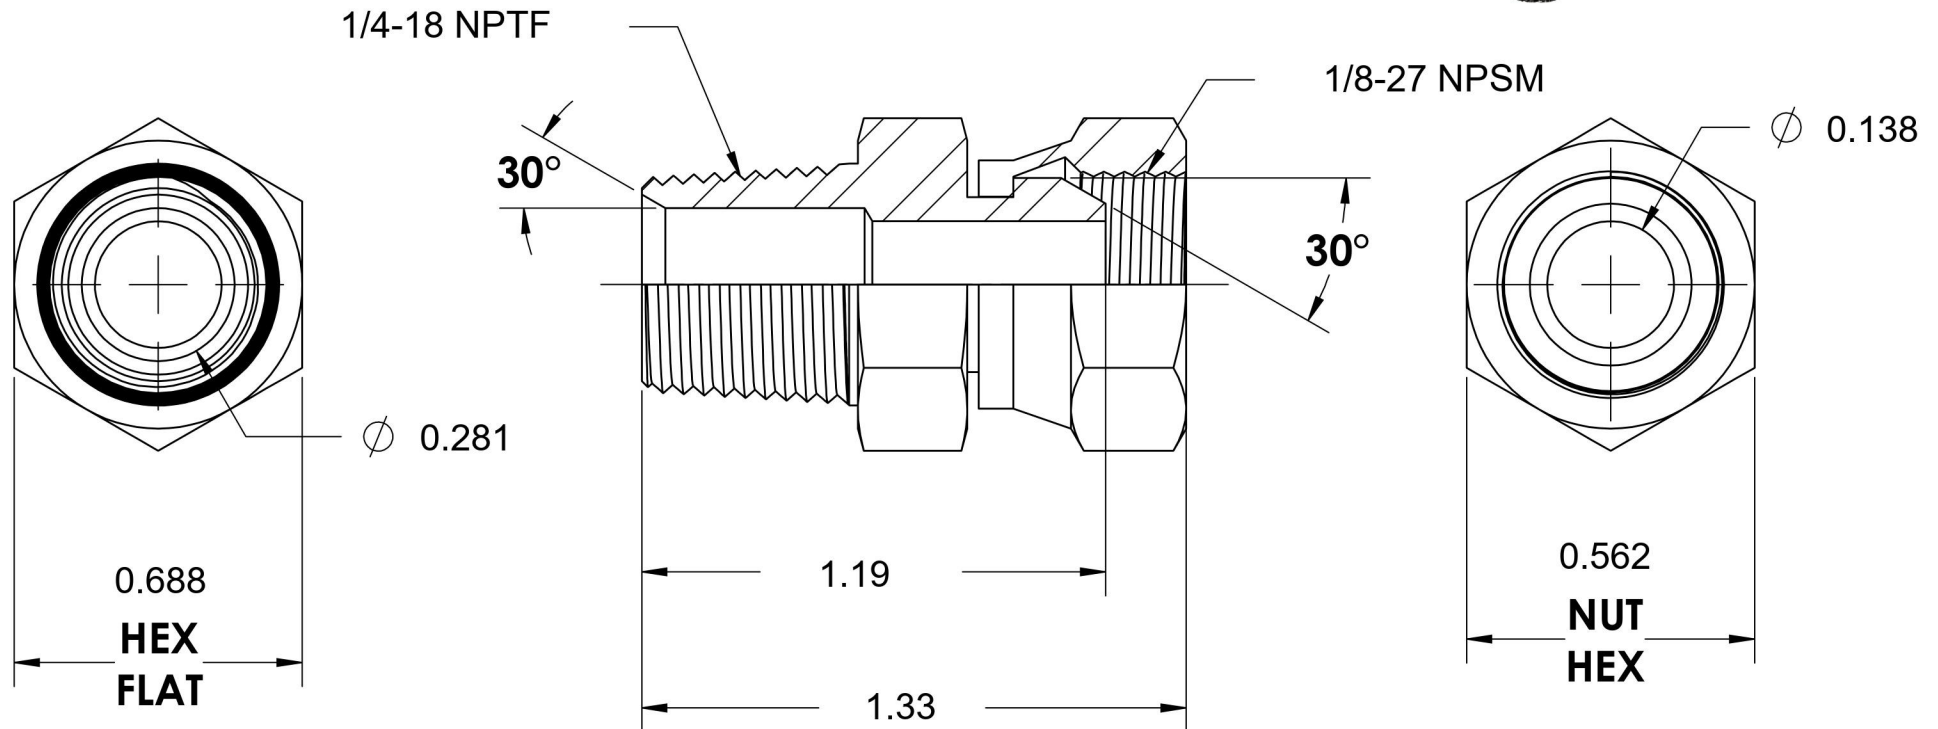

1404-04-02

Steel, SAE J514 NPSM Swivel Male Connector, 1/4" Male NPTF 30° x 1/8" Female NPSM Swivel

6701 Cochran Road
Solon, Ohio 44139
Phone: (440) 248-1880
Toll Free: 1-888-331-1523

Temperature Rating

-65°F to 500°F

Pressure Rating

6000 psi

Material

C1045/12L14 Steel

Finish

Trivalent Zinc

Industry Standards

SAE J514, SAE J476
ASTM B633

Series

1404

Series Description

SAE J514 NPSM Swivel Male Connector