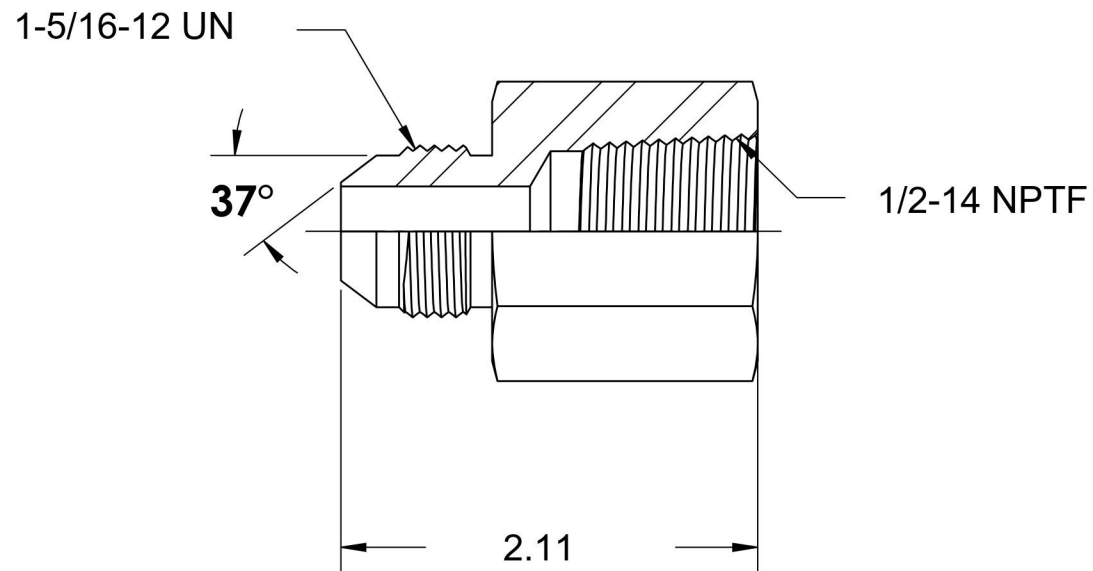

# 2405-16-08-SS

Stainless Steel, SAE J514 Flared Tube Female Connector, 1" Male JIC x 1/2" Female NPTF

6701 Cochran Road  
Solon, Ohio 44139  
Phone: (440) 248-1880  
Toll Free: 1-888-331-1523

<b>Temperature Rating</b>	<b>Material</b>	<b>Industry Standards</b>	<b>Series</b>
-425°F to 1200°F	316/316L Stainless Steel	SAE J514 , SAE J476	2405-SS
<b>Pressure Rating</b>	<b>Finish</b>		<b>Series Description</b>
4000 psi	Passivated		SAE J514 Flared Tube Female Connector