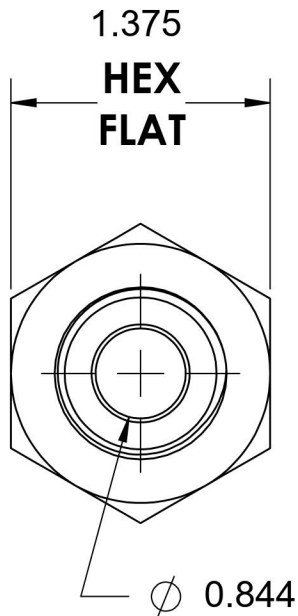

# 2405-16-08-SS

Stainless Steel, SAE J514 Flared Tube Female Connector, 1" Male JIC x 1/2" Female NPTF

6701 Cochran Road  
Solon, Ohio 44139  
Phone: (440) 248-1880  
Toll Free: 1-888-331-1523

<b>Temperature Rating</b>	<b>Material</b>	<b>Industry Standards</b>	<b>Series</b>
-425°F to 1200°F	316/316L Stainless Steel	SAE J514 , SAE J476	2405-SS
<b>Pressure Rating</b>	<b>Finish</b>		<b>Series Description</b>
4000 psi	Passivated		SAE J514 Flared Tube Female Connector