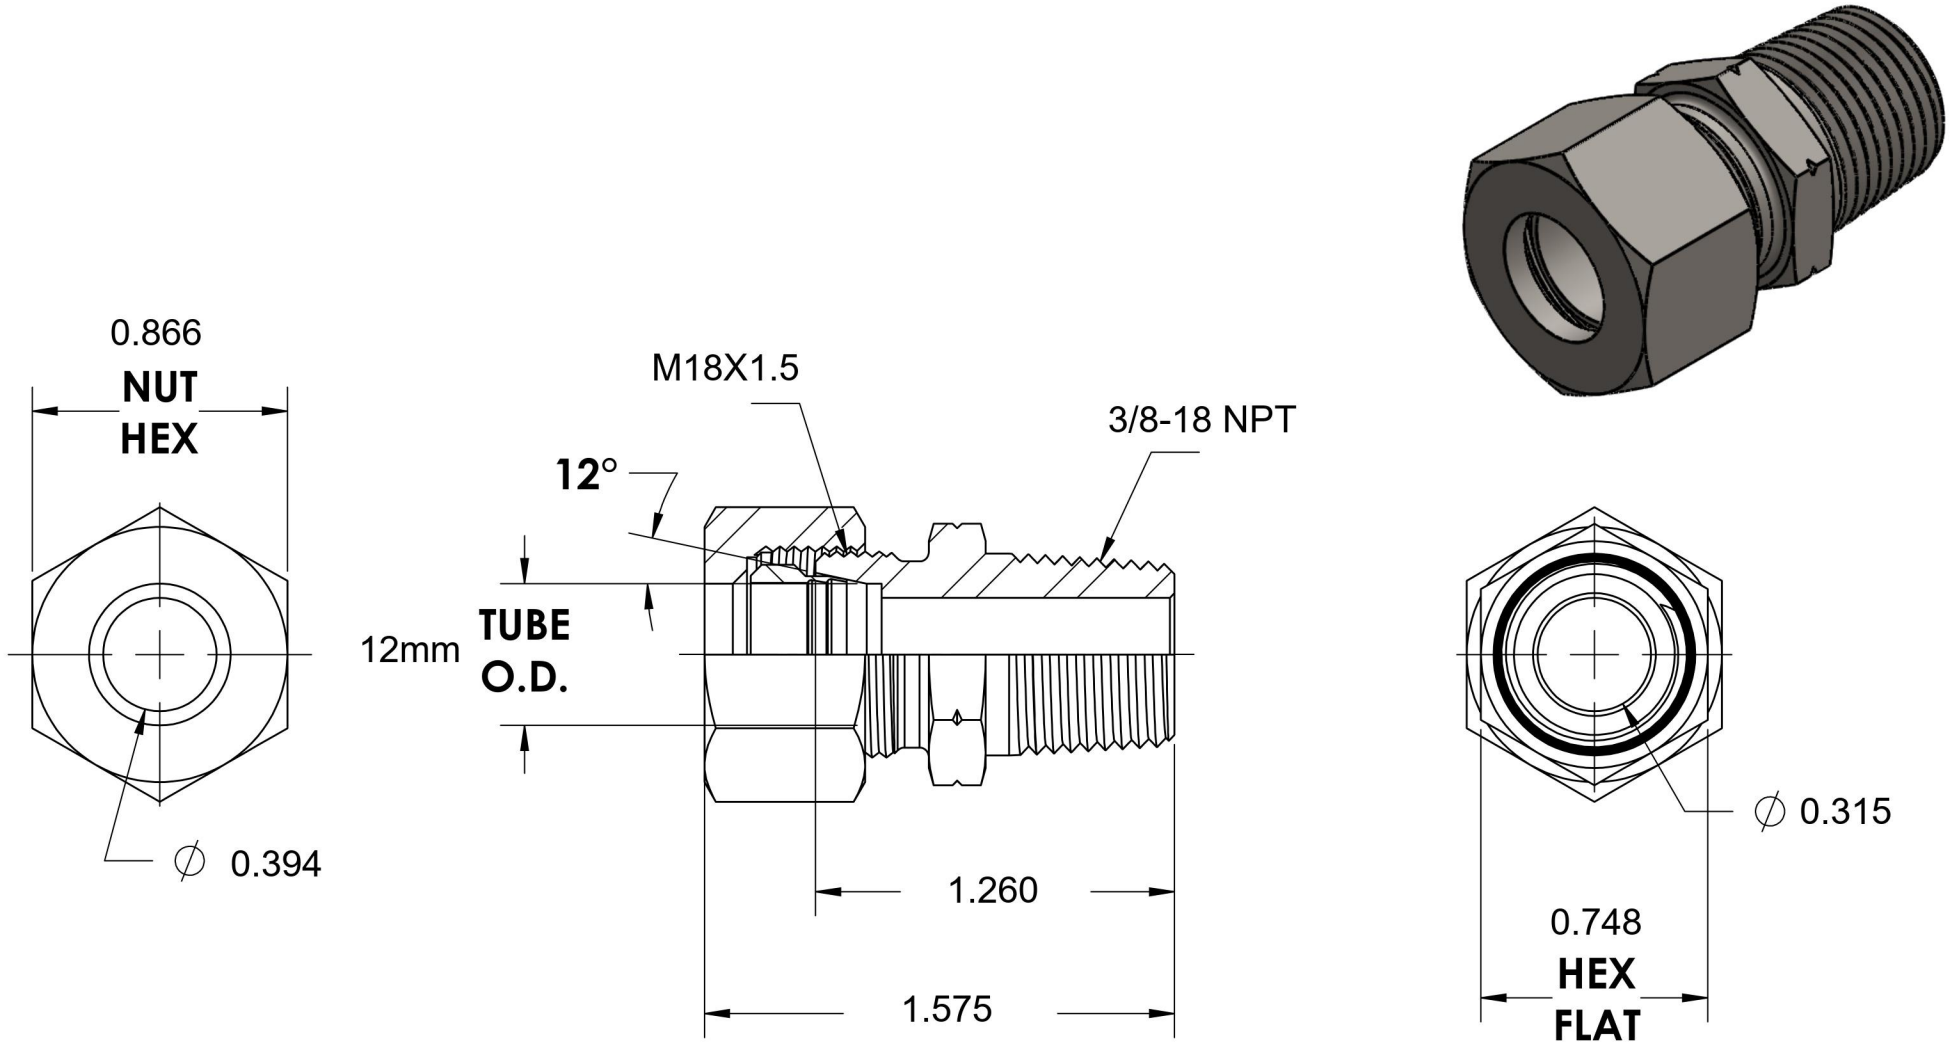

D2404-L12-06

Steel, DIN 2353 Male Connector, Light 12mm Tube OD x 3/8" NPT

6701 Cochran Road
Solon, Ohio 44139
Phone: (440) 248-1880
Toll Free: 1-888-331-1523

Temperature Rating	Material	Industry Standards	Series
-65°F to 500°F	C22 Steel	DIN 2353, ISO 8434-1 ANSI/ASME B1.20.1	D2404
Pressure Rating	Finish		Series Description
4569psi	Zinc Nickel		DIN 2353 Flareless Tube Male Connector