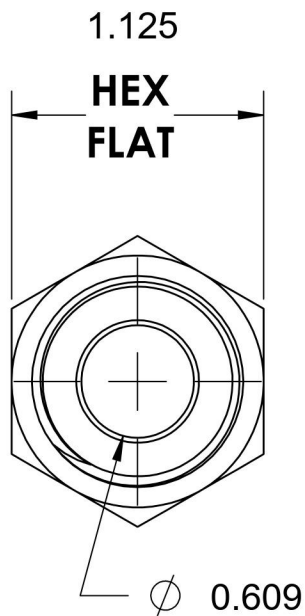

# 2404-12-08

Steel, SAE J514 37° Flare Male Connector, 3/4" Male JIC x 1/2" Male NPTF 30°

6701 Cochran Road  
Solon, Ohio 44139  
Phone: (440) 248-1880  
Toll Free: 1-888-331-1523

<b>Temperature Rating</b>	<b>Material</b>	<b>Industry Standards</b>	<b>Series</b>
-65°F to 500°F	C1045/12L14 Steel	SAE J514 , SAE J476 ASTM B633	2404
<b>Pressure Rating</b>	<b>Finish</b>		<b>Series Description</b>
5000 psi	Trivalent Zinc		SAE J514 37° Flare Male Connector