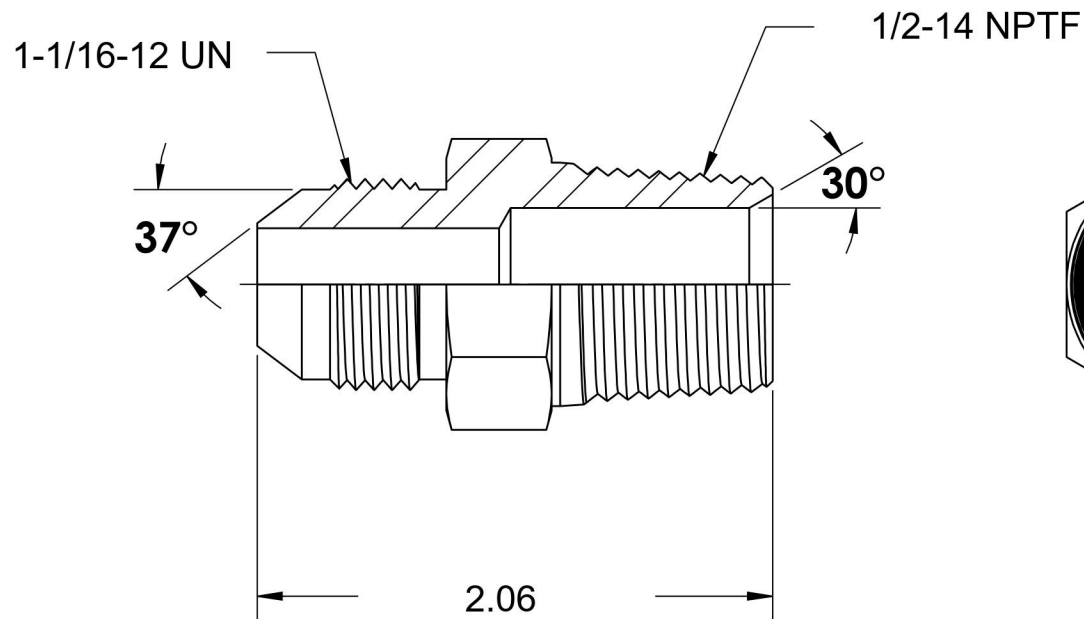

# 2404-12-08

Steel, SAE J514 37° Flare Male Connector, 3/4" Male JIC x 1/2" Male NPTF 30°

6701 Cochran Road  
Solon, Ohio 44139  
Phone: (440) 248-1880  
Toll Free: 1-888-331-1523

<b>Temperature Rating</b>	<b>Material</b>	<b>Industry Standards</b>	<b>Series</b>
-65°F to 500°F	C1045/12L14 Steel	SAE J514 , SAE J476 ASTM B633	2404
<b>Pressure Rating</b>	<b>Finish</b>		<b>Series Description</b>
5000 psi	Trivalent Zinc		SAE J514 37° Flare Male Connector