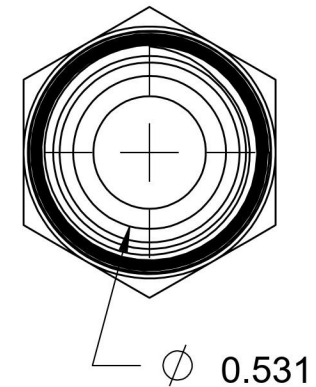

# 2404-12-08

Steel, SAE J514 37° Flare Male Connector, 3/4" Male JIC x 1/2" Male NPTF 30°

6701 Cochran Road  
Solon, Ohio 44139  
Phone: (440) 248-1880  
Toll Free: 1-888-331-1523

<b>Temperature Rating</b>	<b>Material</b>	<b>Industry Standards</b>	<b>Series</b>
-65°F to 500°F	C1045/12L14 Steel	SAE J514 , SAE J476 ASTM B633	2404
<b>Pressure Rating</b>	<b>Finish</b>		<b>Series Description</b>
5000 psi	Trivalent Zinc		SAE J514 37° Flare Male Connector