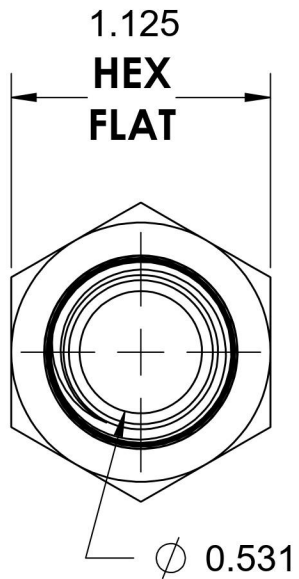

# 5405-08-08-SS

Stainless Steel, SAE J514 Pipe Expander, 1/2" Male NPTF 30° x 1/2" Female NPTF

6701 Cochran Road  
Solon, Ohio 44139  
Phone: (440) 248-1880  
Toll Free: 1-888-331-1523

<b>Temperature Rating</b>	<b>Material</b>	<b>Industry Standards</b>	<b>Series</b>
-425°F to 1200°F	316/316L Stainless Steel	SAE J514 , SAE J476	5405-SS
<b>Pressure Rating</b>	<b>Finish</b>		<b>Series Description</b>
6000 psi	Passivated		SAE J514 Pipe Expander