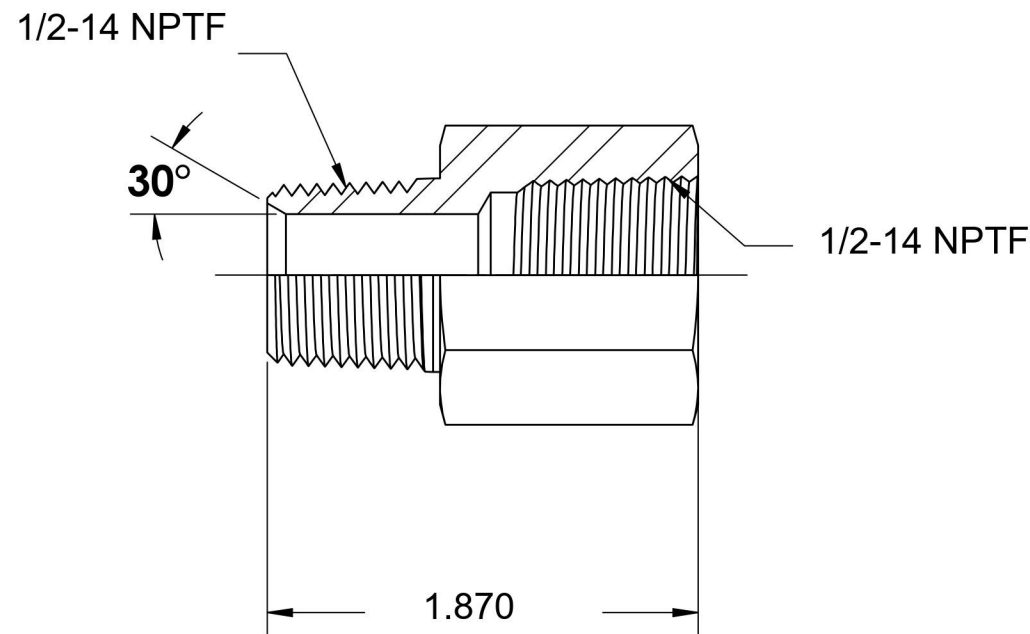

# 5405-08-08-SS

Stainless Steel, SAE J514 Pipe Expander, 1/2" Male NPTF 30° x 1/2" Female NPTF

6701 Cochran Road  
Solon, Ohio 44139  
Phone: (440) 248-1880  
Toll Free: 1-888-331-1523

<b>Temperature Rating</b>	<b>Material</b>	<b>Industry Standards</b>	<b>Series</b>
-425°F to 1200°F	316/316L Stainless Steel	SAE J514 , SAE J476	5405-SS
<b>Pressure Rating</b>	<b>Finish</b>		<b>Series Description</b>
6000 psi	Passivated		SAE J514 Pipe Expander