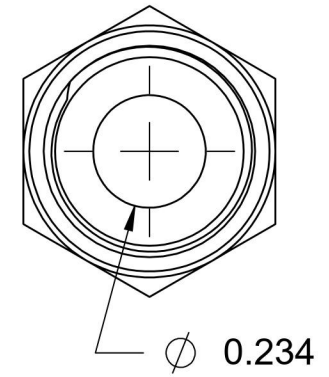

# 6400-03-05-O

Steel, SAE J514 37° Flare Port Connector, 3/16" Male JIC x 1/2-20 Male ORB

6701 Cochran Road  
Solon, Ohio 44139  
Phone: (440) 248-1880  
Toll Free: 1-888-331-1523

<b>Temperature Rating</b> -40°F to 250°F	<b>Material</b> C1045 / 12L14 Steel	<b>Industry Standards</b> SAE J514, SAE J1926-3 ASTM B633	<b>Series</b> 6400-O
<b>Pressure Rating</b> 6000 psi	<b>Finish</b> Trivalent Zinc		<b>Series Description</b> SAE J514 37° Flare Port Connector