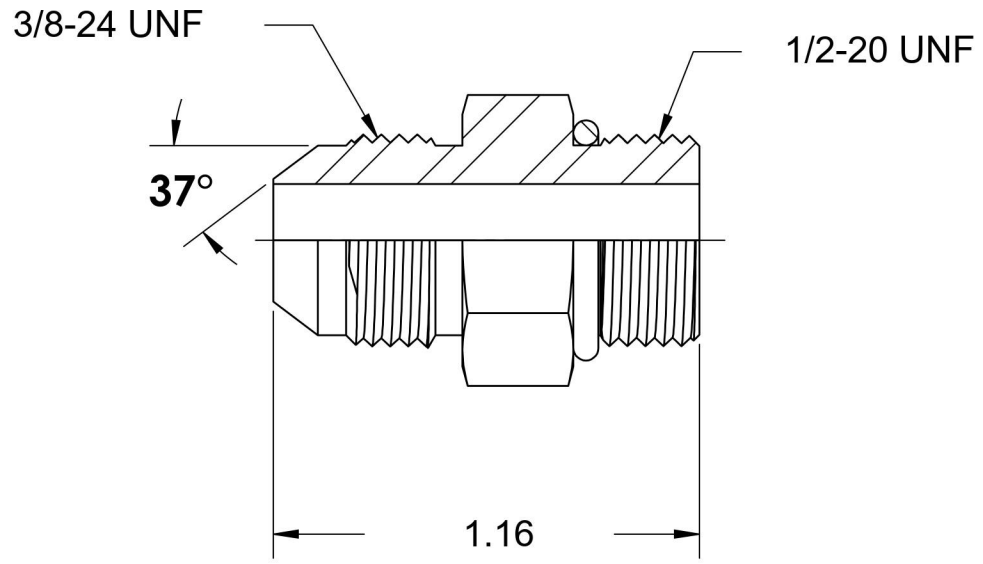

# 6400-03-05-O

Steel, SAE J514 37° Flare Port Connector, 3/16" Male JIC x 1/2-20 Male ORB

6701 Cochran Road  
Solon, Ohio 44139  
Phone: (440) 248-1880  
Toll Free: 1-888-331-1523

<b>Temperature Rating</b> -40°F to 250°F	<b>Material</b> C1045 / 12L14 Steel	<b>Industry Standards</b> SAE J514, SAE J1926-3 ASTM B633	<b>Series</b> 6400-O
<b>Pressure Rating</b> 6000 psi	<b>Finish</b> Trivalent Zinc		<b>Series Description</b> SAE J514 37° Flare Port Connector