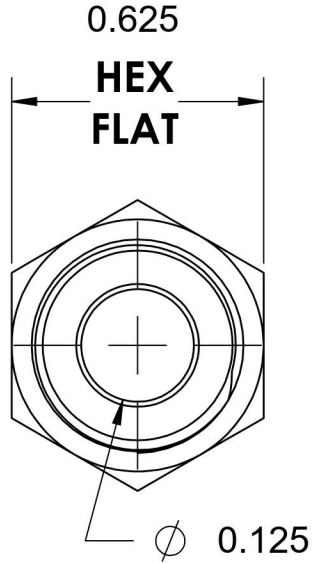

# 6400-03-05-O

Steel, SAE J514 37° Flare Port Connector, 3/16" Male JIC x 1/2-20 Male ORB

6701 Cochran Road  
Solon, Ohio 44139  
Phone: (440) 248-1880  
Toll Free: 1-888-331-1523

<b>Temperature Rating</b> -40°F to 250°F	<b>Material</b> C1045 / 12L14 Steel	<b>Industry Standards</b> SAE J514, SAE J1926-3 ASTM B633	<b>Series</b> 6400-O
<b>Pressure Rating</b> 6000 psi	<b>Finish</b> Trivalent Zinc		<b>Series Description</b> SAE J514 37° Flare Port Connector